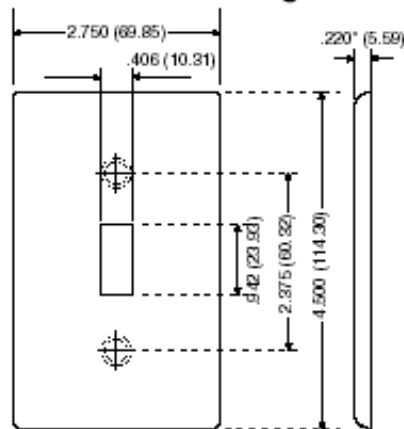

Color: N/A Stainless Steel

UPC Code: 07847735199

Country Of Origin: Mexico

Item Description

9-Gang Toggle Device Switch Wallplate, Standard Size, 302 Stainless Steel, Device Mount, - Stainless Steel

Technical Information

Product Features

Type: Standard Size

Gang: 9

Material: 302 Stainless Steel

Color: Stainless Steel

Mount: Device

Standards and Certifications: UL/CSA

Warranty: 10-Year Limited

Dimensional Diagram

9-GANG Width = 17.24" (438.0mm)

SPECIFICATION SUBMITTAL

JOB NAME:	CATALOG NUMBERS:	
<input type="text"/>	<input type="text"/>	<input type="text"/>
JOB NUMBER:	<input type="text"/>	<input type="text"/>