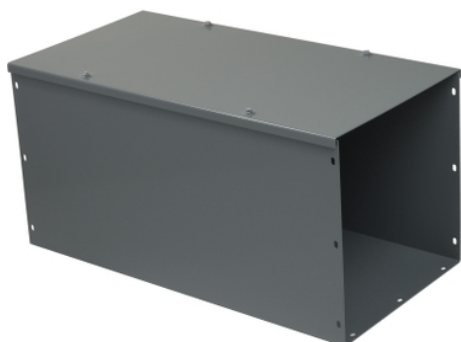

Product availability: Stock - Normally stocked in distribution facility

Main

Product	Straight length
Range	SQUARE-Duct
Length	0.61 m (2 ft)
Cross Section	12 x 12 in
Enclosure Rating	NEMA 1
Enclosure Material	Steel 14 gauge without knock-outs
Finish	Grey polyester powder ANSI 49
Cover Type	Hinged cover
Certifications	UL listed CSA

Ordering and shipping details

Category	01421 - LDB WIREWAY, NEMA 1
Discount Schedule	PE9
GTIN	00785901095453
Package weight(Lbs)	11.78 kg (25.96 lb(US))
Returnability	Yes
Country of origin	MX

Offer Sustainability