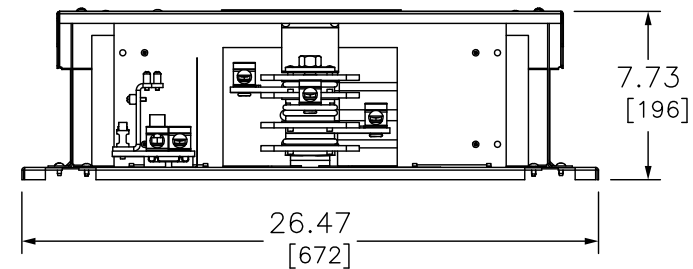

CATALOG NUMBER	I-LINE TYPE	MAIN TYPE	AMPACITY	BUS MATERIAL	LUG SIZE	AVAILABLE MOUNTING		BOX WIDTH		BOX DEPTH	
						INCHES	MM	INCHES	MM	INCHES	MM
HCM32732N	HCM	MAIN LUGS	225	AL	#6-300 KCMIL	63.00	1600	32.00	813	8.25	210
HCM32734	HCM	MAIN LUGS	400	AL	(2) #4-600 KCMIL	63.00	1600	32.00	813	8.25	210
HCM32736	HCM	MAIN LUGS	600	AL	(2) #4-600 KCMIL	63.00	1600	32.00	813	8.25	210
HCM32738	HCM	MAIN LUGS	800	CU	(4) 3/0-750 KCMIL	63.00	1600	32.00	813	8.25	210

\* PANELS WITH AN "N" SUFFIX ON THE CATALOG NUMBER, INCLUDE THE SOLID NEUTRAL.

DUAL DIMENSIONS: INCHES  
MILLIMETERS

PNLBD INT I-LINE 225/400/600/800A MLO  
63UMS 3PH

**SQUARE D**<sup>™</sup>  
by Schneider Electric