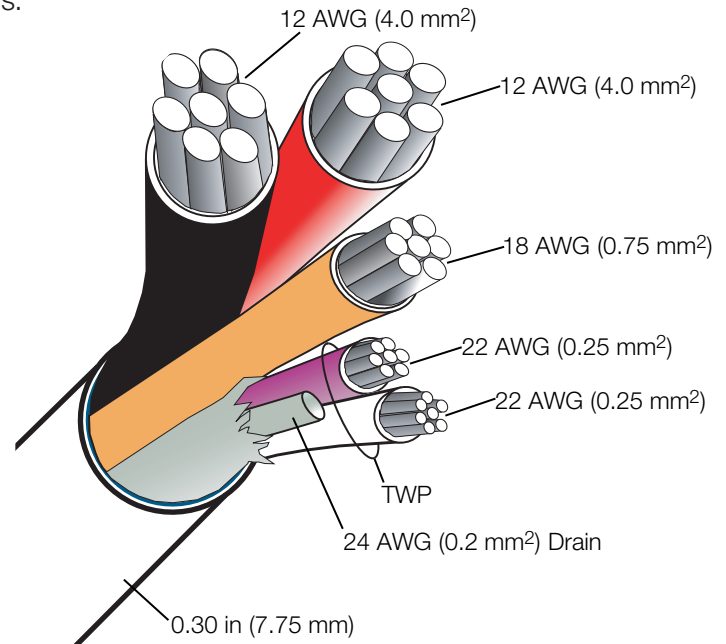

Specifications

- Model number:
GRX-PCBL-346S-500 – 500 ft (150 m) spool
- Listed as type CL3P (Class 3 Plenum Cable) or CMP cULus.
- Five conductors:
 - Common – 18 AWG (0.75 mm²)
 - Power – 18 AWG (0.75 mm²)
 - MUX Data – 22 AWG (0.25 mm²)
 - MUX Data – 22 AWG (0.25 mm²) } Twisted wire pair
 - Drain Wire – 24 AWG (0.2 mm²)
- Total Outer Jacket Diameter: 0.17 in (4.37 mm).
- 300 V Rated.
- Plenum sheath, 75 °C rated.
- UL Listed.
- Rated FT6.
- cULus or CSA Listed.
- CPR Classification: E_{CA}
- Capacitance of 22 AWG (0.25 mm²) Twisted Wire Pair:
 - Conductor to shield: 48 pf/ft max
 - Conductor to Conductor: 25 pf/ft max

LUTRON SPECIFICATION SUBMITTAL

Page

Job Name:

Model Numbers:

Job Number:

GRX-PCBL-46L Cable

Plenum rated cable for use with the following Lutron systems:

- GRAFIK Eye 4000
 - LCP128
 - Softswitch128
 - GRAFIK 5000
 - GRAFIK 6000
 - GRAFIK 7000
 - Quantum
 - HomeWorks Interactive
 - HomeWorks QS
 - Energi Savr Node
- Plenum rated for use in ceilings and enclosures that are also used by the building air distribution system to transport environmental air.

Specifications

- Model numbers:
 - GRX-PCBL-46L-250 – 250 ft (75 m) spool
 - GRX-PCBL-46L-500 – 500 ft (150 m) spool
- Listed as type CL3P (Class 3 Plenum Cable) or CMP cULus.
- Six conductors:
 - Common – 12 AWG (4.0 mm²)
 - Power – 12 AWG (4.0 mm²)
 - MUX Data – 22 AWG (0.25 mm²)
 - MUX Data – 22 AWG (0.25 mm²) } Twisted wire pair
 - Sense Line – 18 AWG (0.75 mm²)
 - Drain Wire – 24 AWG (0.2 mm²)
- Total Outer Jacket Diameter: 0.30 in (7.75 mm).
- 300 V Rated.
- Plenum sheath, 75 °C rated.
- UL Listed.
- Rated FT6.
- cULus or CSA Listed.
- CPR Classification: E_{CA}
- Capacitance of 22 AWG (0.25 mm²) Twisted Wire Pair:
 - Conductor to shield: 48 pf/ft max
 - Conductor to Conductor: 25 pf/ft max