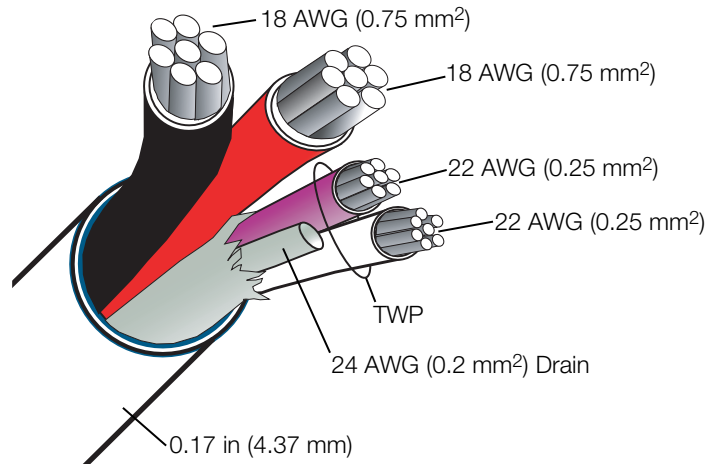

GRX-PCBL346S Cable

Plenum rated cable for use with the following Lutron systems:

- GRAFIK Eye
- Energi Savr Node
- Quantum
- myRoom
- HomeWorks QS
- Plenum rated for use in ceilings and enclosures that are also used by the building air distribution system to transport environmental air.

Specifications

- Model number:
GRX-PCBL-346S-500 – 500 ft (150 m) spool
- Listed as type CL3P (Class 3 Plenum Cable) or CMP cULus.
- Five conductors:
 - Common – 18 AWG (0.75 mm²)
 - Power – 18 AWG (0.75 mm²)
 - MUX Data – 22 AWG (0.25 mm²)
 - MUX Data – 22 AWG (0.25 mm²) } Twisted wire pair
 - Drain Wire – 24 AWG (0.2 mm²)
- Total Outer Jacket Diameter: 0.17 in (4.37 mm).
- 300 V Rated.
- Plenum sheath, 75 °C rated.
- UL Listed.
- Rated FT6.
- cULus or CSA Listed.
- CPR Classification: E_{CA}
- Capacitance of 22 AWG (0.25 mm²) Twisted Wire Pair:
 - Conductor to shield: 48 pf/ft max
 - Conductor to Conductor: 25 pf/ft max

Note: Control link wiring distance maximums and other limitations for GRX-PCBL-346S cable are the same as those for GRX-CBL-346S cable. Please refer to the Product Specification Submittal Sheets or Product Installation Guides at www.lutron.com for details.

Specifications

- Model numbers:
 - GRX-PCBL-46L-250 – 250 ft (75 m) spool
 - GRX-PCBL-46L-500 – 500 ft (150 m) spool
- Listed as type CL3P (Class 3 Plenum Cable) or CMP cULus.
- Six conductors:
 - Common – 12 AWG (4.0 mm²)
 - Power – 12 AWG (4.0 mm²)
 - MUX Data – 22 AWG (0.25 mm²)
 - MUX Data – 22 AWG (0.25 mm²) } Twisted wire pair
 - Sense Line – 18 AWG (0.75 mm²)
 - Drain Wire – 24 AWG (0.2 mm²)
- Total Outer Jacket Diameter: 0.30 in (7.75 mm).
- 300 V Rated.
- Plenum sheath, 75 °C rated.
- UL Listed.
- Rated FT6.
- cULus or CSA Listed.
- CPR Classification: E_{CA}
- Capacitance of 22 AWG (0.25 mm²) Twisted Wire Pair:
 - Conductor to shield: 48 pf/ft max
 - Conductor to Conductor: 25 pf/ft max