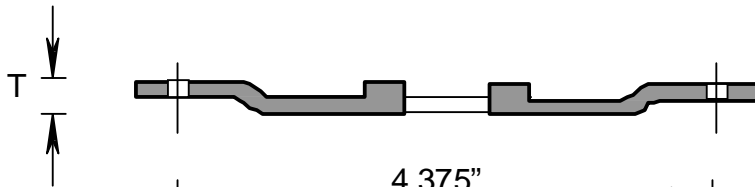

LIGHT FIXTURE BASE COVERS

For PART#
077251

FBC150
THREADED

1/2" NPT

For PART#
077250

FBC150

4.375"
111 mm
4.475"
114 mm