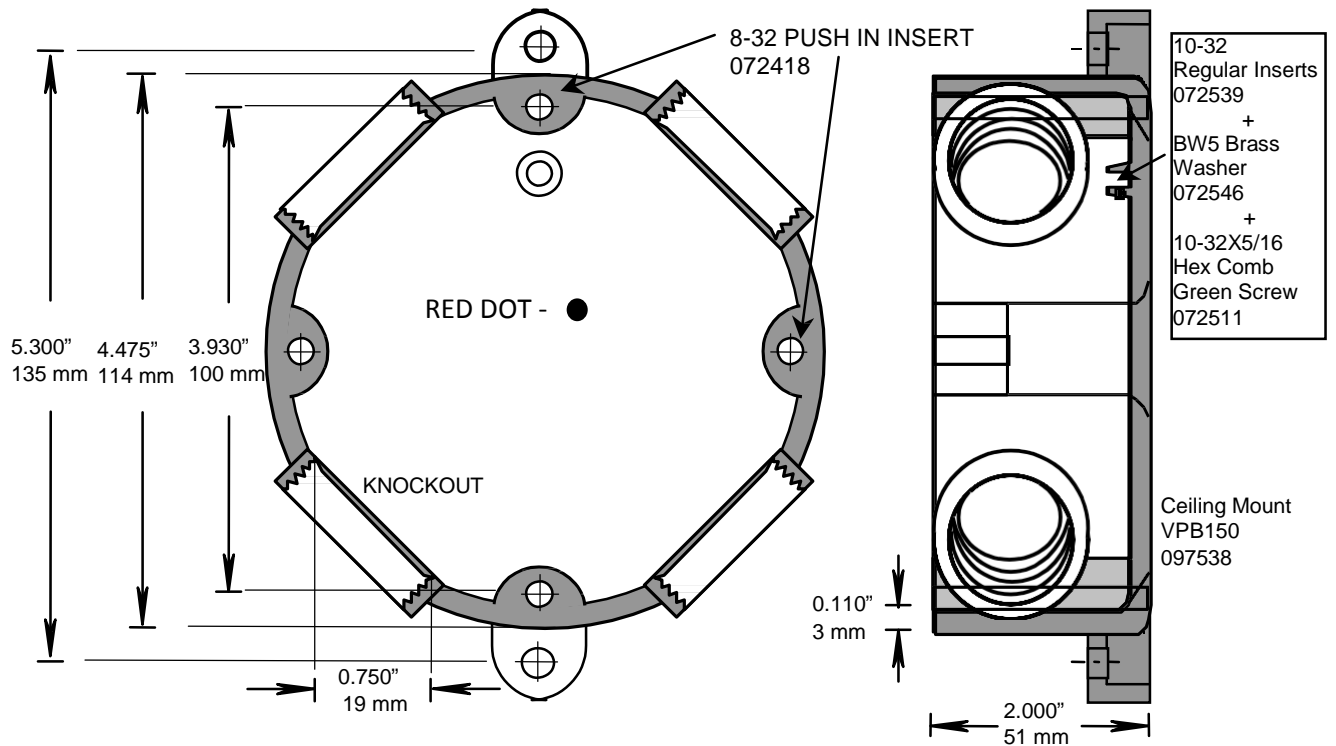

RIGID PVC CONDUIT FITTINGS

Light Fixture Bases

FBC 150T, Threaded, 077251

FBC 150C, 077250

ISSUE DATE:

DATE D'EMISSION: 2009 03 15

SUPERCEDES:

REPLACE: 2003 05 15

COMMON PART LIST:

DESCRIPTION	PART NUMBER	QUANTITY
VPB 150 CEILING MOUNT	0777243	1
150 BOX RED GASKET	072820	1
LIGHT FIXTURE BASE COVERS, FB150T	097530	1
OR		
LIGHT FIXTURE BASE COVERS, FB150C	097547	1

VPB 150 CEILING MOUNT, 077243 (W/ RED DOT - 097141)

RIGID PVC CONDUIT FITTINGS

Light Fixture Bases
FBC 150T, Threaded, 077251
FBC 150C, 077250

ISSUE DATE:
DATE D'EMISSION: 2009 03 15

SUPERCEDES:
REPLACE: 2003 05 15

LIGHT FIXTURE BASE COVERS

For PART#
077251

FBC150
THREADED

1/2" NPT

For PART#
077250

FBC150

4.375"
111 mm
4.475"
114 mm