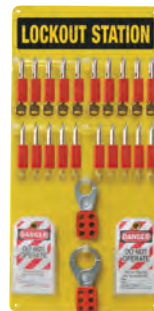

20-Lock Board

- Dimensions: 23-1/2"H x 11-1/2"W
- Components:
  - 20 - Keyed different safety padlocks (99552) or steel padlocks (99500)
  - 2 - 1" hasps (65375)
  - 2 - 1-1/2" hasps (65376)
  - 24 - Heavy duty tags. Tag legend options:
    - Danger Do Not Operate (65520)
    - Peligro No Operar (98219)
    - Precaucion No Hacer Funcionar (121518)

Catalog #	Description
51189	20-Lock Board w/ 20 Safety Padlocks "Lockout Station" Board "Danger Do Not Operate" Tags
51194	20-Lock Board & 20 Steel Padlocks "Lockout Station" Board "Danger Do Not Operate" Tags
121507	20-Lock Board w/ 20 Safety Padlocks "Estacion de Bloqueo" Board "Precaucion No Hacer Funcionar" Tags
121511	20-Lock Board w/ 20 Safety Padlocks "Estacion de Bloqueo" Board "Peligro No Operar" Tags
50991	20-Lock "Lockout Station" Board Only
121506	20-Lock "Estacion de Bloqueo" Board Only