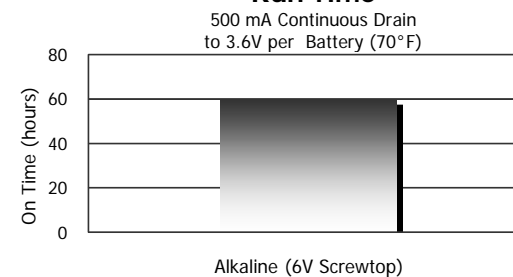

Performance: Run Time

Important Notice

This datasheet contains information specific to products manufactured at the time of its publication

Contents herein do not constitute a warranty
©Energizer / All Rights Reserved