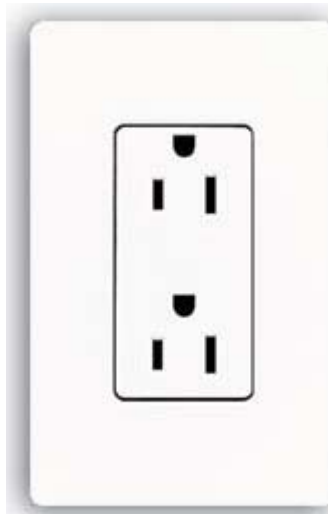

- Claro wallplates fit **Maestro**, **Diva** and **Skylark** dimmers and fan-speed controls as well as other manufacturers' standard designer-style dimmers, fan-speed controls, switches, receptacles, cable and telephone jacks
- Gloss finish matches the finish of Maestro, Diva and Skylark products
- Even when used with rework boxes Claro, wallplates mount flush to the wall
- Precise multigang product alignment ensured by one-piece wallplate adapter
- Superior snap-on design attaches securely and snugly in place regardless of wall condition
- Claro wallplates are oversized to hide gaps around wallboxes