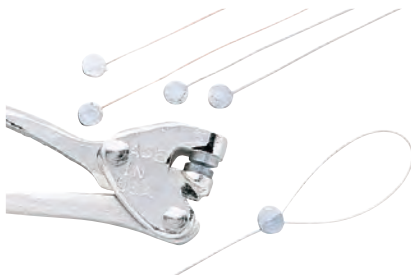

"S" Hooks

- Standard package: 100 "S" Hooks, sold in full packages only

Catalog #	Description	For Valve Stems Up To	Qty.
23305	1-3/4" O.D. Brass	1/2"	100
23304	1-1/2" O.D. Brass	3/8"	100
23303	1-1/4" O.D. Brass	1/4"	100
98862	1-1/4" O.D. Steel	1/4"	100

#16 Jack Chain

- Approximately 25 links per foot
- Standard package: 50 feet of chain, sold in full packages only

Catalog #	Description	Qty.
23308	Brass #16	50' of chain
98859	Stainless Steel	50' of chain

4-1/2" Beaded Chain

- Extremely flexible 4-1/2" bead chain with locking link
- Standard package contains 100 chains, sold in full packages only

Catalog #	Description	Qty.
23306	4-1/2" #6 Brass chain	100
23307	4-1/2" #6 Nickel Plate chain	100
98856	4-1/2" #6 Aluminum chain	100
98857	4-1/2" #6 Stainless Steel chain	100

Stainless Wire, Clamps and Cutting Tool

- Stranded stainless steel wire offers a secure attachment when used with Brady's Zinc Clamps
- Clamps feature double ferrule design

Catalog #	Description	Qty.
38090	Zinc Wire Clamps	50
38091	Stainless Steel Wire (48 mil)	30'
38088	Stainless Steel Wire Cutter	1