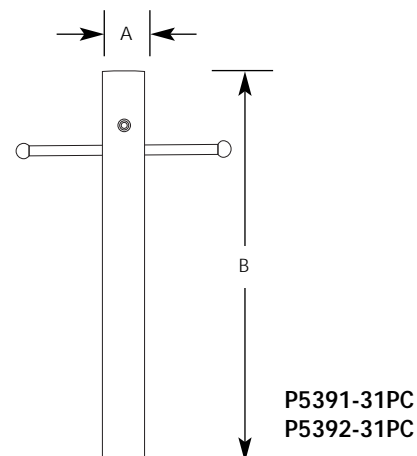

	Type		
	-30	-31	-31PC
P5391	<input type="checkbox"/>	<input type="checkbox"/>	<input type="checkbox"/>
P5392			<input type="checkbox"/>

Catalog No.	Finish			Photocell	G.C.O.	Dimensions (Inches)	
	White	Black	Black			A	B
P5391	-30	-31		No	No	3"	7'
P5391			-31PC	Yes	No	3"	7'
P5392			-31PC	Yes	Yes	3"	7'

Specifications:

General

- .050" aluminum post
- All have a ladder rest
- White or Black finish available
- Powder coated finish
- Photocell, when supplied, turns lantern on at dusk, off at dawn
- G.C.O. is a weatherproof Grounded Convenience Outlet

Mounting

- Direct burial in ground
- Recommend post be set in concrete
- Accepts any single lantern which fits a 3" post
- Can be installed in 8478-31 surface mounted post adaptor

Electrical

- 7/8" feed hole located 15" from bottom of post
- Maximum photocell load rating - 300w, 120V