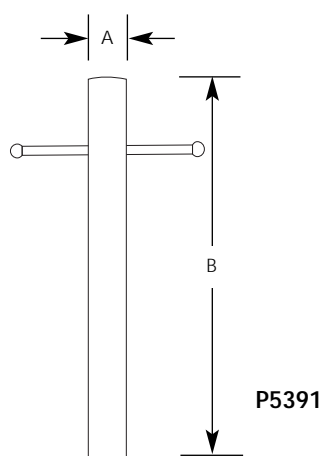

	Type		
	-30	-31	-31PC
P5391	<input type="checkbox"/>	<input type="checkbox"/>	<input type="checkbox"/>
P5392			<input type="checkbox"/>

Catalog No.	Finish			Photocell	G.C.O.	Dimensions (Inches)	
	White	Black	Black			A	B
P5391	-30	-31		No	No	3"	7'
P5391			-31PC	Yes	No	3"	7'
P5392			-31PC	Yes	Yes	3"	7'

Specifications:

General

- .050" aluminum post
- All have a ladder rest
- White or Black finish available
- Powder coated finish
- Photocell, when supplied, turns lantern on at dusk, off at dawn
- G.C.O. is a weatherproof Grounded Convenience Outlet

Mounting

- Direct burial in ground
- Recommend post be set in concrete
- Accepts any single lantern which fits a 3" post
- Can be installed in 8478-31 surface mounted post adaptor

Electrical

- 7/8" feed hole located 15" from bottom of post
- Maximum photocell load rating - 300w, 120V