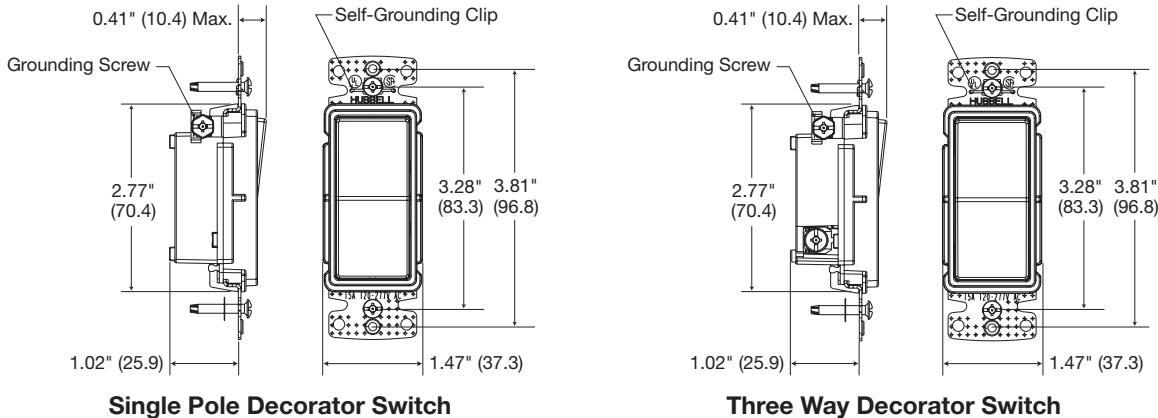

Description	Single Pole	Single Pole, Illuminated	Single Pole, Pilot Light	Single Pole with Nightlight	Single Pole with ON/OFF Marking
Termination	Self-Grounding, Push, Back and Side Wire	Self-Grounding, Push, Back and Side Wire	Self-Grounding, Push, Back and Side Wire	Self-Grounding, Push, Back and Side Wire	Self-Grounding, Push, Back and Side Wire
Rating	15A 120-277V AC	15A 120V AC	15A 120V AC	20A 120-277V AC	15A 120-277V AC
Black	RSD115BK	—	—	—	—
Brown	RSD115	—	—	—	—
Gray	RSD115GY	—	—	—	—
Ivory	RSD115I	RSD115ILI*	RSD115PLI**	DS120NLIV**	RSD115IM
Light Almond	RSD115LA	RSD115ILLA*	RSD115PLLA**	DS120NLLA**	RSD115LAM
White	RSD115W	RSD115ILW*	RSD115PLW**	DS120NLWH**	RSD115WM

Note: *Light glows through the top portion of the rocker when switch is in the off position. Does not require a neutral wire.
 **Light glows through the top portion of the rocker when switch is in the on position. Requires a neutral wire.

RSD115W

RSD115PLW

Double Pole, Three Way and Four Way Decorator Quiet Rocker Switches

Description	Double Pole	Three Way	Three Way, Illuminated	Four Way
Termination	Self-Grounding, Back and Side Wire	Self-Grounding, Push, Back and Side Wire	Self-Grounding, Push, Back and Side Wire	Self-Grounding, Back and Side Wire
Rating	15A 120-277V AC	15A 120-277V AC	15A 120V AC	15A 120-277V AC
Black	RSD215BK	RSD315BK	—	—
Brown	RSD215	RSD315	—	RSD415
Gray	RSD215GY	RSD315GY	—	RSD415GY
Ivory	RSD215I	RSD315I	RSD315ILI*	RSD415I
Light Almond	RSD215LA	RSD315LA	RSD315ILLA*	RSD415LA
White	RSD215W	RSD315W	RSD315ILW*	RSD415W

Note: *Light glows through the top portion of the rocker when switch is in the off position. Does not require a neutral wire.

DS120NLWH

RSD115WM

RSD215W

Dimensions

Dimensions in Inches (mm)