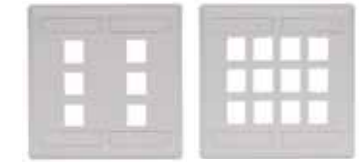

IFP26OW IFP212OW

NS Faceplates, Single Gang, Without Label Fields

Ports	1-Port	2-Port	3-Port	4-Port	6-Port
Unit of Measure	1 per bag	1 per bag	1 per bag	1 per bag	1 per bag
Catalog No.	NSP11xx	NSP12xx	NSP13xx	NSP14xx	NSP16xx