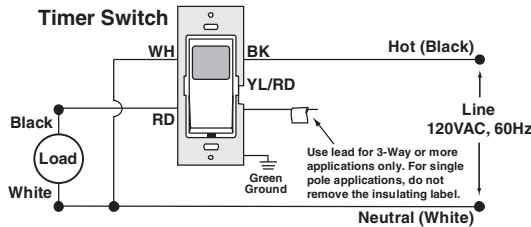

WARRANTY INFORMATION

- Limited Five-Year Warranty

DIMENSIONAL DRAWINGS

WIRING DIAGRAMS

Vizia + Programmable
Timer Switch

VPT24-1P
Single Pole Wiring Application

VPT24-1P
3-Way Wiring with Coordinating Remote Switch,
VPOSR-10 (no LED) Application