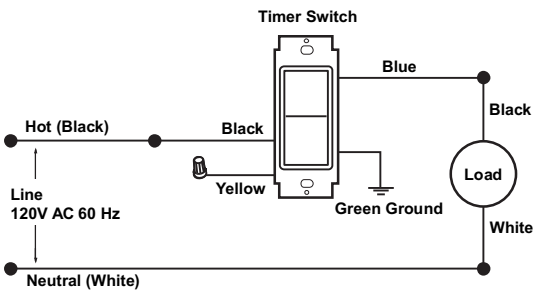

LTBxx Series
Single Pole Wiring Application

LTBxx Series
3-Way Wiring with Coordinating Remote Switch,
VPO5R-10 (no LED) Application

LTBxx Series
3-Way Wiring with Matching Remote Switch,
VPO5R-1L (w/LED) Application

LTTxx Series
Single Pole Wiring Application

6651/6652

Single Pole Wiring Application

3-Way Wiring with a 3-Way Switch

Leviton Mfg. Co., Inc.

DERATING/MAXIMUM CAPACITY

In multi-gang installations, all devices must be derated in accordance with the following chart: