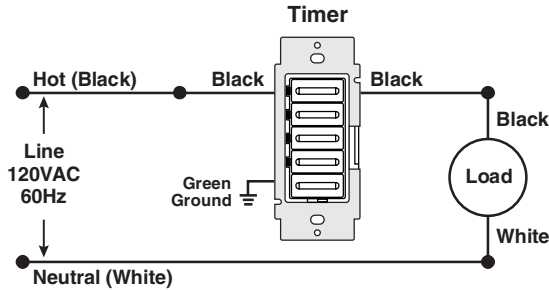

LTBxx Series
Single Pole Wiring Application

LTBxx Series
3-Way Wiring with Coordinating Remote Switch,
VPO5R-10 (no LED) Application

LTBxx Series
3-Way Wiring with Matching Remote Switch,
VPO5R-1L (w/LED) Application

LTTxx Series
Single Pole Wiring Application

6651/6652

Single Pole Wiring Application

3-Way Wiring with a 3-Way Switch

Leviton Mfg. Co., Inc.

DERATING/MAXIMUM CAPACITY

In multi-gang installations, all devices must be derated in accordance with the following chart: