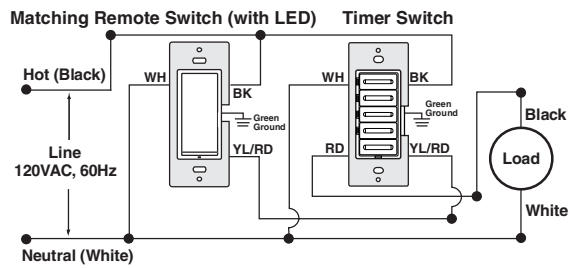

WARRANTY INFORMATION

- Limited Five-Year Warranty

DIMENSIONAL DRAWINGS

WIRING DIAGRAMS

Vizia + Programmable
Timer Switch

VPT24-1P
Single Pole Wiring Application

VPT24-1P
3-Way Wiring with Coordinating Remote Switch,
VPOSR-10 (no LED) Application

VPT24-1P
3-Way Wiring with Matching Remote Switch,
VPOSR-1L (w/LED) Application

Leviton Mfg. Co., Inc.

201 North Service Road Melville, NY 11747 Tech Line: 1-800-824-3005 Fax: 1-800-832-9538 www.leviton.com
 © 2009 Leviton Manufacturing Co., Inc. All rights reserved. Subject to change without notice.

LTBxx Series
Single Pole Wiring Application

LTBxx Series
3-Way Wiring with Coordinating Remote Switch,
VPO5R-10 (no LED) Application

LTBxx Series
3-Way Wiring with Matching Remote Switch,
VPO5R-1L (w/LED) Application