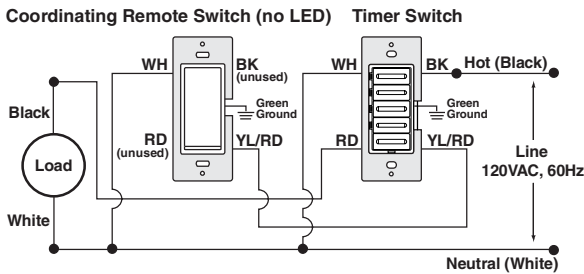

WARRANTY INFORMATION

- Limited Five-Year Warranty

DIMENSIONAL DRAWINGS

WIRING DIAGRAMS

Vizia + Programmable
Timer Switch

VPT24-1P
Single Pole Wiring Application

VPT24-1P
3-Way Wiring with Coordinating Remote Switch,
VPOSR-10 (no LED) Application

VPT24-1P
3-Way Wiring with Matching Remote Switch,
VPOSR-1L (w/LED) Application

Leviton Mfg. Co., Inc.

201 North Service Road Melville, NY 11747 Tech Line: 1-800-824-3005 Fax: 1-800-832-9538 www.leviton.com
 © 2009 Leviton Manufacturing Co., Inc. All rights reserved. Subject to change without notice.

LTBxx Series
Single Pole Wiring Application

LTBxx Series
3-Way Wiring with Coordinating Remote Switch,
VPO5R-10 (no LED) Application

LTBxx Series
3-Way Wiring with Matching Remote Switch,
VPO5R-1L (w/LED) Application