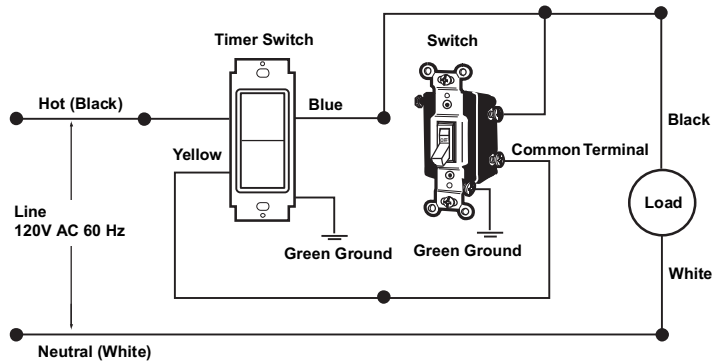

LTBxx Series
Single Pole Wiring Application

LTBxx Series
3-Way Wiring with Coordinating Remote Switch,
VPO5R-10 (no LED) Application

LTBxx Series
3-Way Wiring with Matching Remote Switch,
VPO5R-1L (w/LED) Application

LTTxx Series
Single Pole Wiring Application

6651/6652

Single Pole Wiring Application

3-Way Wiring with a 3-Way Switch

Leviton Mfg. Co., Inc.

DERATING/MAXIMUM CAPACITY

In multi-gang installations, all devices must be derated in accordance with the following chart: