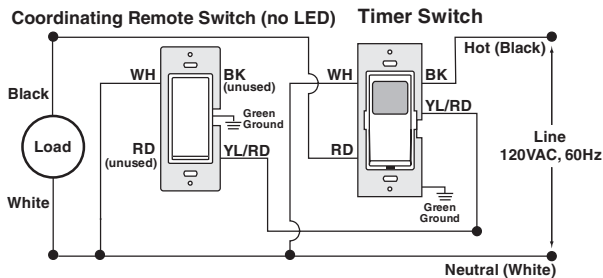

WARRANTY INFORMATION

- Limited Five-Year Warranty

DIMENSIONAL DRAWINGS

WIRING DIAGRAMS

Vizia + Programmable
Timer Switch

VPT24-1P
Single Pole Wiring Application

VPT24-1P
3-Way Wiring with Coordinating Remote Switch,
VPOSR-10 (no LED) Application

VPT24-1P
3-Way Wiring with Matching Remote Switch,
VPOSR-1L (w/LED) Application

Leviton Mfg. Co., Inc.

201 North Service Road Melville, NY 11747 Tech Line: 1-800-824-3005 Fax: 1-800-832-9538 www.leviton.com
 © 2009 Leviton Manufacturing Co., Inc. All rights reserved. Subject to change without notice.