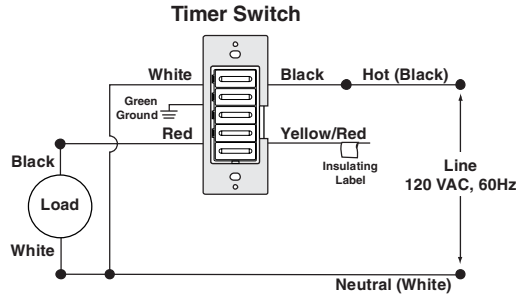

LTBxx Series
Single Pole Wiring Application