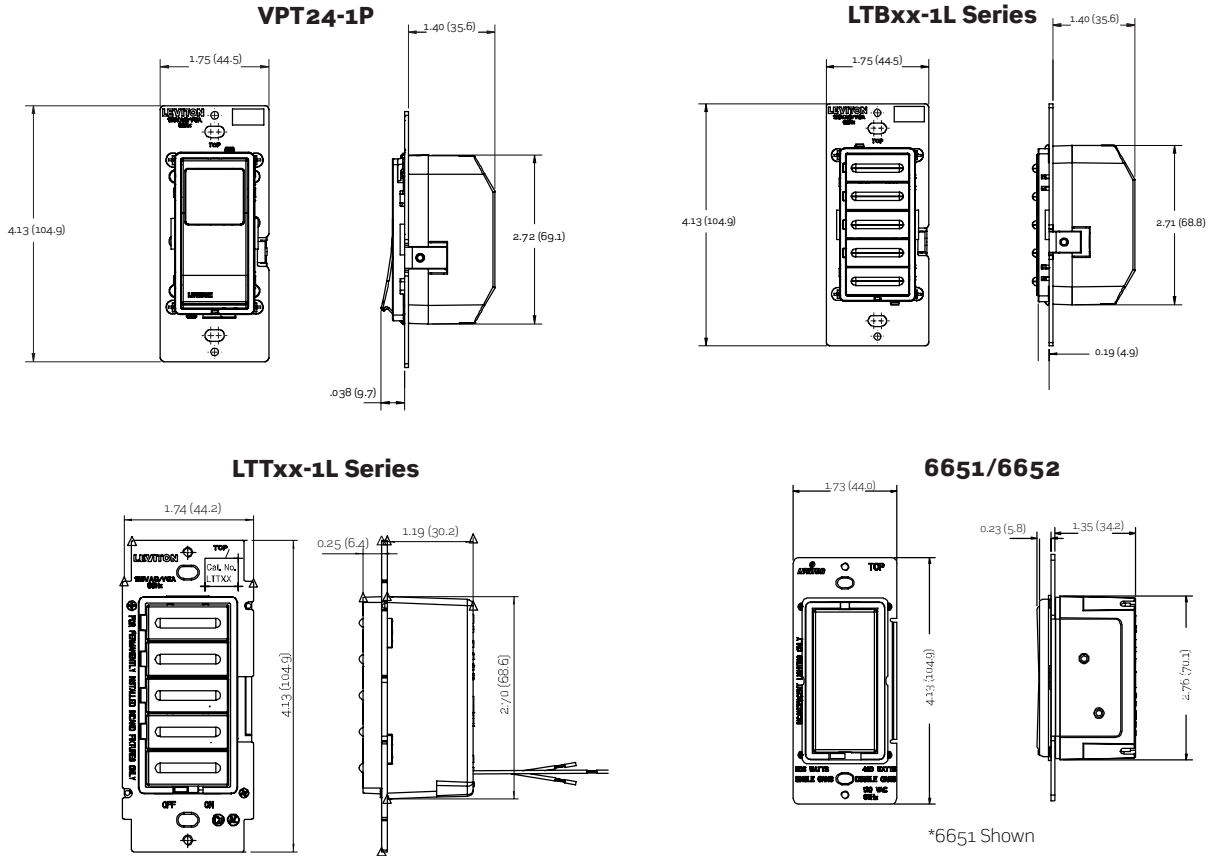

WARRANTY INFORMATION

- Limited Five-Year Warranty

DIMENSIONAL DRAWINGS

WIRING DIAGRAMS

Vizia + Programmable
Timer Switch

VPT24-1P
Single Pole Wiring Application

VPT24-1P
3-Way Wiring with Coordinating Remote Switch,
VPOSR-10 (no LED) Application