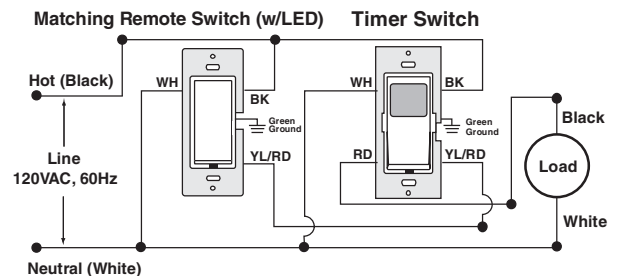

VPT24-1P
3-Way Wiring with Matching Remote Switch,
VPOSR-1L (w/LED) Application