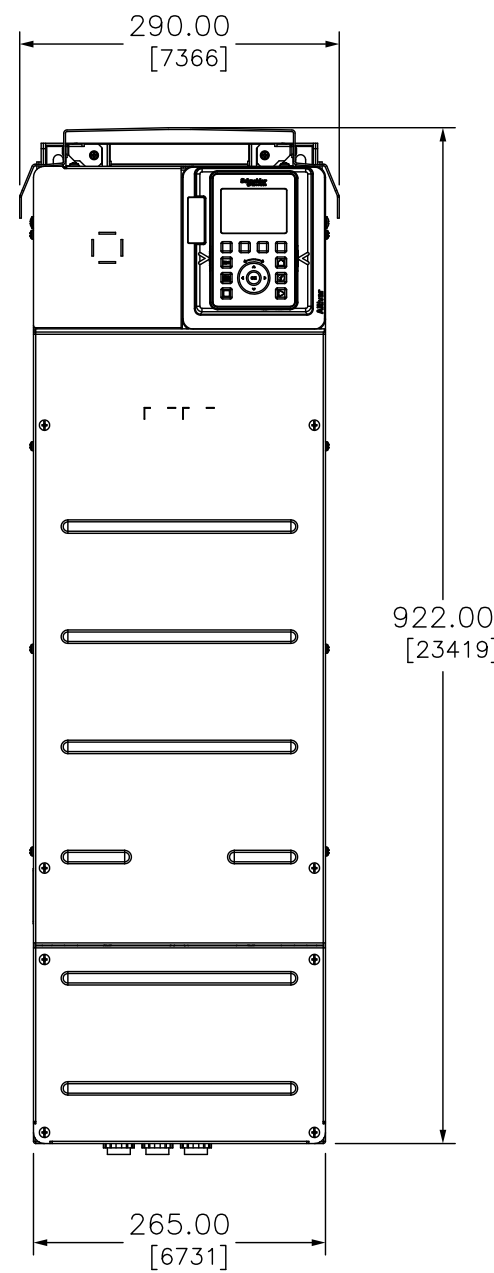

SIDE

FRONT

DUAL DIMENSIONS: INCHES  
MILLIMETERS

ATV930D90N4C  
SPEEDDRIVE, TYPE1, 125HP400v/480v W/O BC

DWG#  
NO. ATV930D90N4C