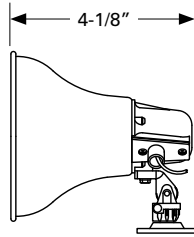

Paging Horns

Horns

Series SA Self-Amplified Paging Horns

Available features and options:

- Universal, fully adjustable mounting base with banding slots for beams and pillars
- Conduit interface adapter with clear plastic shield
- Weatherproof

Mounting: Surface

Model Number	Color	Order Code
8", 5 Watt		
SA-H5-B	Beige	5145
8", 15 Watt		
SA-H15-B	Beige	5146

	dBA @ 1 meter	Frequency Response	Power Output @ 1000 Hz/ Nominal Current
5 Watt	114	275 Hz–14,000 Hz	5 watts/325 mA
15 Watt	117	275 Hz–14,000 Hz	15 watts/1.4 Amps 7.5 watts/900mA

SA Series speakers have barrier, clamp-type screw terminals, impedance: 600 Ohms/operating voltage: 18-28 VDC. Sound output (dBA @ 1 meter) measured at rated power output at 100 Hz.