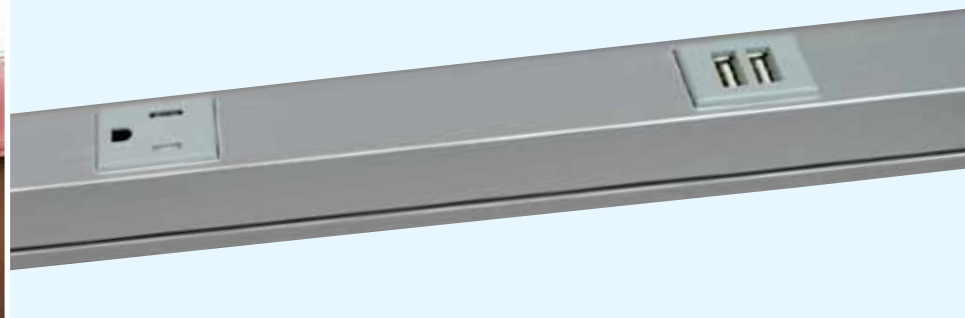

Multioutlet USB Charging

Tamper-resistant protection with USB charging for multi-user facilities and homes

Plugmold® Multioutlet Systems are now available in a tamper-resistant version with USB charging that is a great solution for adding the convenience of multiple outlets and USB charging to work or living spaces without the work required to install multiple outlets. The tamper-resistant feature provides safety for multi-user facilities, residential living spaces and kitchens. Designed to mount on wall surfaces, the low profile design is aesthetically-pleasing and is available in 3', 5' and 6' lengths in a variety of colors and finishes.

Features & Benefits:

- **USB charging.** 2.4A USB type A receptacle charges faster than other USB receptacles and is compatible with USB 2.0 and 3.0 type devices.
- **Tamper-resistant receptacles.** Tamper-Resistant, patented shutter system prevents improper insertion of foreign objects. Meets 2011 National Electrical Code® Tamper-Resistant requirements.
- **Multiple colors and finishes.** Painted finishes of black, gray, ivory, and white, as well as anodized aluminum and stainless steel versions integrate easily with any room decor.
- **Compact design.** Eliminates the need for bulky AC adapters.