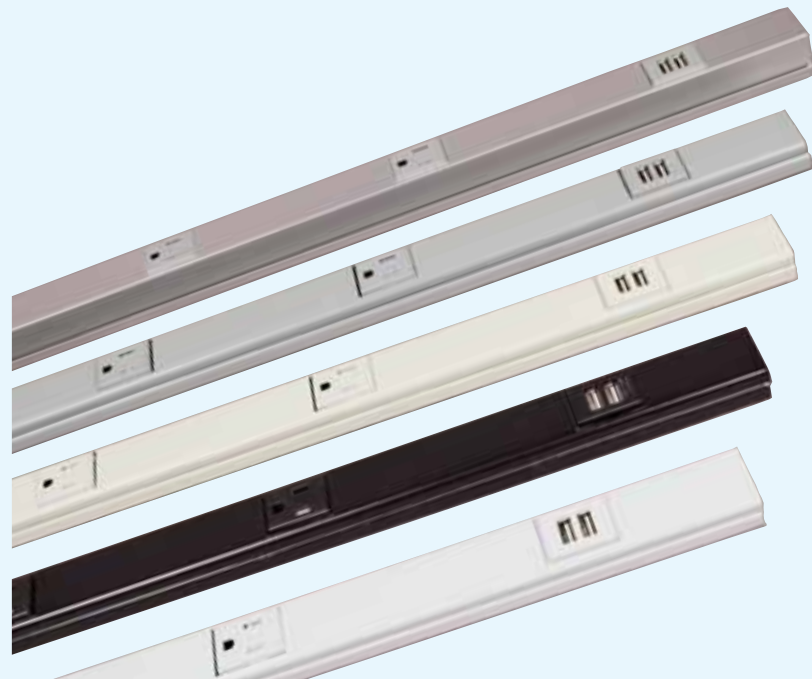

Plugmold® Multioutlet Systems

Available Options:

Part Numbers	Length	Finish
AL20GB306TRUSB	36" [914mm]	Anodized Aluminum
AL20GB506TRUSB	60" [1.5m]	Anodized Aluminum
BK20GB306TRUSB	36" [914mm]	Painted Black
BK20GB506TRUSB	60" [1.5m]	Painted Black
BK20GB606TRUSB	72" [1.8m]	Painted Black
G20GB306TRUSB	36" [914mm]	Painted Gray
G20GB506TRUSB	60" [1.5m]	Painted Gray
G20GB606TRUSB	72" [1.8m]	Painted Gray
S20GB306TRUSB	36" [914mm]	Stainless Steel
S20GB506TRUSB	60" [1.5m]	Stainless Steel
S20GB606TRUSB	72" [1.8m]	Stainless Steel
V20GB306TRUSB	36" [914mm]	Painted Ivory
V20GB506TRUSB	60" [1.5m]	Painted Ivory
V20GB606TRUSB	72" [1.8m]	Painted Ivory
WH20GB306TRUSB	36" [914mm]	Painted White
WH20GB506TRUSB	60" [1.5m]	Painted White
WH20GB606TRUSB	72" [1.8m]	Painted White

NOTE: For available custom options, consult factory.

Wiremold® Multioutlet System Family of Solutions:

Plugmold® Steel Multioutlet Systems

Plugmold® Aluminum Multioutlet Systems

Plugmold® Plus Nonmetallic Multioutlet Systems