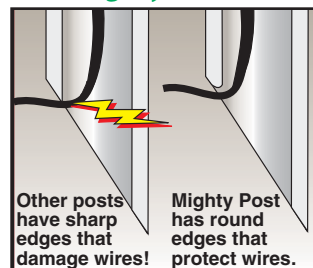

**Set Screw:**  
Locks cap to post and prevents rotation

**Patents:**  
The unique Mighty Post and MP Adapter are protected by U.S. Patent D424524, Taiwan Patent D11678, CN Patent ZL200530121693.1 and are protected under U.S. and international intellectual property laws.

### Info Online 24/7

[www.rabweb.com](http://www.rabweb.com)  
Wiring Diagrams  
Installation Instructions  
Product Specifications

Mighty Post Adapter extends post height to keep outlets above plants and snow. Add an electrical box to your Mighty Post and Lawn Light combo

**Your wire's not toast with Mighty Post!**

Other posts have sharp edges that damage wires!

Mighty Post has round edges that protect wires.

**New!**  
**Turtle™  
 In-Use Cover™**

The Turtle In-Use weatherproof cover protects in-use electrical devices in wet locations. Strong and durable in all weather conditions, year round. Clear cover with colored back plate.