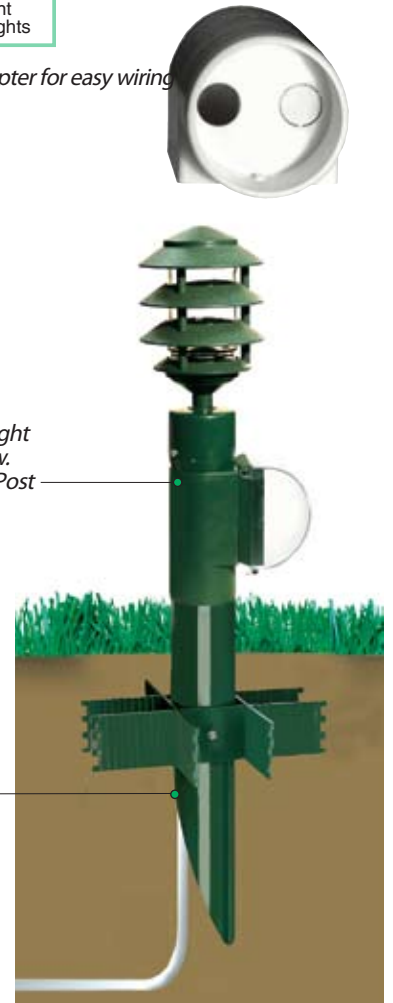

**Set Screw:**  
Locks cap to post and prevents rotation

**Patents:**  
The unique Mighty Post and MP Adapter are protected by U.S. Patent D424524, Taiwan Patent D11678, CN Patent ZL200530121693.1 and are protected under U.S. and international intellectual property laws.

### Info Online 24/7

[www.rabweb.com](http://www.rabweb.com)  
Wiring Diagrams  
Installation Instructions  
Product Specifications

Mighty Post Adapter extends post height to keep outlets above plants and snow. Add an electrical box to your Mighty Post and Lawn Light combo

**Your wire's not toast with Mighty Post!**

Other posts have sharp edges that damage wires!

Mighty Post has round edges that protect wires.

**New!**  
**Turtle™  
 In-Use Cover™**

The Turtle In-Use weatherproof cover protects in-use electrical devices in wet locations. Strong and durable in all weather conditions, year round. Clear cover with colored back plate.

- Finish:
- Silver Gray
  - Black
  - White
  - Verde Green

**New!**  
**Mighty Post®  
 Adapter**

Mighty Post Adapter section lets you install an In-Use Outlet or most other rectangular covers on a Mighty Post. Adapter made from tough ABS. Post top and blank ABS plate in matching color ABS included. Fits 2 1/2" pipe for a DIY post. Cap and close up plug included.