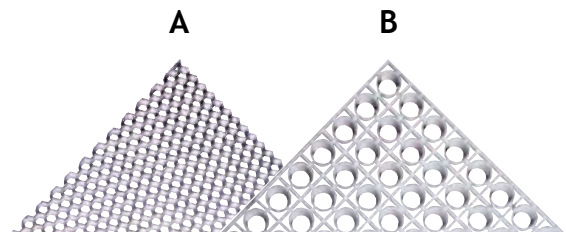

Applications

- Retail Spaces
- Restaurants

Order code	Description	Colour	Material	Nominal size (ft)	Actual size (in.)	Cell size (in.)	Figure
59127	HEXALITE STY SLV 2x4 GRD 3/4x3/4x3/4	Silver	Styrene	2.0 x 4.0	23-3/4 x 47-3/4	3/4 x 3/4 x 3/4	A
59126	HEXALITE STY SLV 2x4 GRD 1/2x1/2x1/2	Silver	Styrene	2.0 x 4.0	23-3/4 x 47-3/4	1/2 x 1/2 x 1/2	A
59121	PARACIRCLE STY SLV 2x4 GRD	Silver	Styrene	2.0 x 4.0	23-3/4 x 47-3/4	1-7/8 x 1-7/8 x 1-1/4	B