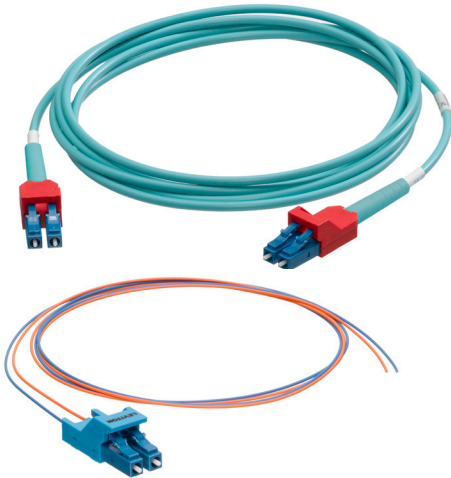

Secure Keyed LC Fiber Patch Cords & Pigtails

APPLICATION

Secured Keyed LC fiber optic patch cords are used to interconnect or cross-connect fiber networks within a structured cabling system. Secure Keyed LC pigtails are used to support mechanical and fusion splicing for fiber cabling systems. Eight colors are available to segregate and secure networks from unauthorized and inadvertent moves/adds/changes. The patent-pending duplex LC unibody design prevents removal of connector by hand, and can only be removed with matching color extraction tool.* The system is ideal for government and military networks, data centers and colocation equipment rooms, and financial, academic, and healthcare market sectors.

*Does not prevent malicious removal of connector.

SPECIFICATION

Leviton Secure Keyed LC fiber optic patch cords and pigtails shall engage with industry compliant LC duplex and quad adapters. Patch cord connectors cannot be removed by hand: an extraction tool shall be used for removal, preventing unauthorized or accidental moves/adds/changes. Eight unique keyed color options shall be offered to identify and segregate fiber networks. Insertion loss performance shall be less than 0.5 dB maximum for both multimode and single mode. Return loss performance shall be greater than -25 dB for multimode and greater than -50 dB for single mode. Polarity shall be A to B or A to A on patch cords and no polarity on pigtails. Patch cord and pigtails shall be in compliance with ANSI/TIA-568-C.3, ANSI/TIA-604-xx, and FOCIS-xx.

Page 1 of 3

FEATURES

- Patent-pending unibody design prevents unauthorized and inadvertent MACs
- Duplex LC connector plugs into any industry-compliant LC adapter or interface, unlike traditional keyed LC solutions
- Eight colors are available to segregate and secure networks: white, yellow, orange, red, blue, green, slate, and black
- All connectors are heat cured and use ceramic ferrules for optimal performance
- All patch cords and pigtails are part of the Leviton custom-build make-to-order program
- Extraction tools (sold separately) allow for easy cable assembly removal with push-in/pull-out motion and are color-coded to match connector key type
- Port protection plugs (sold separately) are used to lock out ports from unauthorized access or tampering
- Custom dust caps are included with patch cords, extraction tools, and port protection plugs
- Made in the United States

DESIGN CONSIDERATIONS

- Extraction tool of same color required to disengage assembly from adapter
- To remove extraction tool from assembly, dust cap must be inserted back onto connector, promoting good fiber discipline
- Cable jacket (and boot color) designates fiber type:
  - 62.5/125 μm and 50/125 μm multimode is orange color (boot colors are beige and black, respectively)
  - 50/125 μm laser-optimized multimode is aqua color (boot color is aqua)
  - Single mode is yellow color (boot color is blue)
- Connector ferrules are zirconia ceramic
- 2-fiber 3 mm round cable jacket used on all patch cord configuration fiber types except on hybrid configurations
- 2-fiber 3 mm zip-cord used on hybrid patch cord configurations
- 2-fiber 900 μm tight-buffer fiber (in blue and orange color) on pigtail configuration
- Polarity option of A to B or A to A
- Keyed LC adapters are nonproprietary

STANDARDS COMPLIANCE

- ANSI/TIA-568-C.3; Optical Fiber Cabling Components Standard
- ANSI/TIA-604-xx; Fiber Optic Connector Intermateability Standard
- GR-326; Generic Requirements for Single-mode Optical Connector and Jumper Assemblies
- Meets GR-1435 Generic Requirements for Multi-fiber Optical Connectors