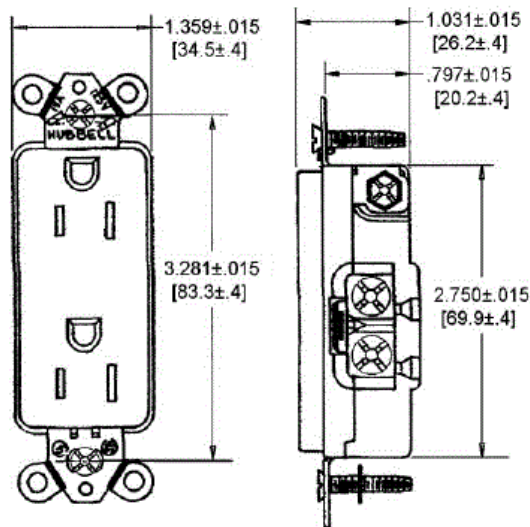

Environmental

Flammability Top: UL 94V-2, Base: UL 94V-0
Operating Temperatures Maximum continuous 75°C; minimum -40°C (w/o impact)