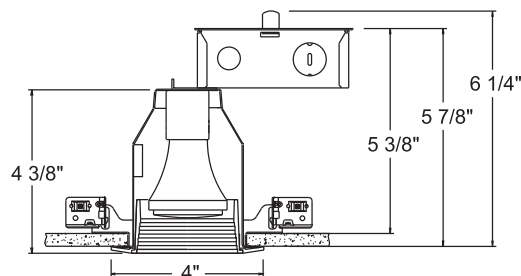

Product specifications subject to change without notice.

INSTALLATION

Real Nail 3 Bar Hangers Telescoping, patent-pending Real Nail 3 system permits quick placement of housing anywhere within 24" O.C. joists or suspended ceilings • Integral T-bar notch and clip secures housing in suspended ceiling grid – no accessory clips required • 24" expansion stop allows quick placement of fixture in standard grid spacing • Bars scored in two locations for fast, clean breaking, allowing housing installation in tight applications • Bars captive to mounting frame • Edge-mounted for extra strength • Captive bugle-headed ring shank nail for quick one-step installation and easy removal with claw hammer for fixture relocation • Quick-Loc slot and oversized locking set screw lock fixture in position • Bar hanger foot contoured to align to bottom of construction joist • Alternate mounting holes included.

Note: Unit shipped as a complete fixture with either black or white baffle (housing & trim shipped in same carton).
(See product codes below)

Junction Box Pre-wired junction box, UL listed/CSA certified for through-branch wiring, maximum 4 No. 12 AWG 90° C branch circuit conductors (2 in, 2 out) • Junction box provided with removable access plate, (5)½" knockouts, (3) Romex connectors and ground wire • Knockouts equipped with pryout slots.

Housing TC housing, 22-gauge black painted steel.

DIMENSIONS

3 1/4" CEILING CUTOUT

PRODUCT CODES

Catalog Number	Input Voltage	Lamp Rating (max.)
TC18-184B-WH	120V	60W PAR16
TC18-184W-WH	120V	60W PAR16

3" ROUND TC FIXTURE