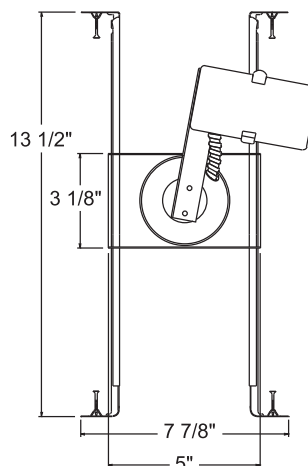

Product specifications subject to change without notice.

INSTALLATION

Real Nail 3 Bar Hangers Telescoping, patent-pending Real Nail 3 system permits quick placement of housing anywhere within 24" O.C. joists or suspended ceilings • Integral T-bar notch and clip secures housing in suspended ceiling grid – no accessory clips required • 24" expansion stop allows quick placement of fixture in standard grid spacing • Bars scored in two locations for fast, clean breaking, allowing housing installation in tight applications • Bars captive to mounting frame • Edge-mounted for extra strength • Captive bugle-headed ring shank nail for quick one-step installation and easy removal with claw hammer for fixture relocation • Quick-Loc slot and oversized locking set screw lock fixture in position • Bar hanger foot contoured to align to bottom of construction joist • Alternate mounting holes included.

Note: Unit shipped as a complete fixture with either black or white baffle (housing & trim shipped in same carton).
(See product codes below)

Junction Box Pre-wired junction box, UL listed/CSA certified for through-branch wiring, maximum 4 No. 12 AWG 90° C branch circuit conductors (2 in, 2 out) • Junction box provided with removable access plate, (5)½" knockouts, (3) Romex connectors and ground wire • Knockouts equipped with pryout slots.

Housing TC housing, 22-gauge black painted steel.

DIMENSIONS

3 1/4" CEILING CUTOUT

PRODUCT CODES

Catalog Number	Input Voltage	Lamp Rating (max.)
TC18-184B-WH	120V	60W PAR16
TC18-184W-WH	120V	60W PAR16

3" ROUND TC FIXTURE

PAR16 INCANDESCENT LAMP

TC18-184B,W

TRIMS/LAMPS

Cat. No.	Description	Lamp Rating
TC18-184B-WH	Black Baffle	60W PAR16
TC18-184W-WH	White Baffle	

Trim Size: 4" O.D.
Trim Finish: WH - White