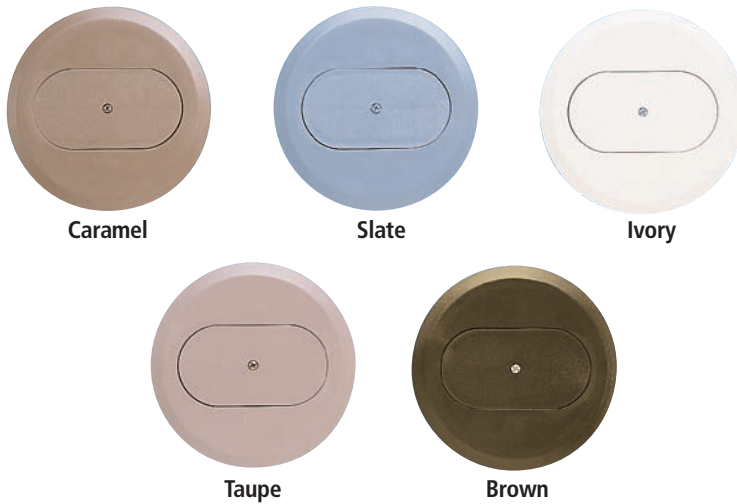

Round Floor Box Covers – Nonmetallic

Nonmetallic Covers

Caramel

Slate

Ivory

Taupe

Brown

U.S. Patent 6,450,353

Features

- High impact resistant thermoplastic
- Compatible with standard NEMA Duplex, and 1 1/4" NPS receptacles
- Drill points (3/8") provided for low voltage cable pass throughs
- 1 1/4" NPS plugs may be modified to accept smaller fittings (3/8", 1/2", and 3/4")
- For tile and carpet applications
- UL scrub water tested

Duplex Covers

Part No.	Color	Description	Std. Ctn. Qty.	Std. Ctn. Wt. (lbs.)
E97DSI	Ivory	Duplex Cover	10	5.2
E97DSC	Caramel	Duplex Cover	10	5.7
E97DST	Taupe	Duplex Cover	10	5.7
E97DSS	Slate	Duplex Cover	10	5.6
E97DSB	Brown	Duplex Cover	10	5.8

1 1/4" NPS Covers

Part No.	Color	Description	Std. Ctn. Qty.	Std. Ctn. Wt. (lbs.)
E97SSRB	Brown	NPS Cover	10	3.8
E97SSRC	Caramel	NPS Cover	10	3.8
E97SSRS	Slate	NPS Cover	10	3.8

Metal Cover Adapter Ring

Part No.	Devices	Std. Ctn. Qty.	Std. Ctn. Wt. (lbs.)
E97ABR2	One-Piece Metal Cover Adapter	10	3.3