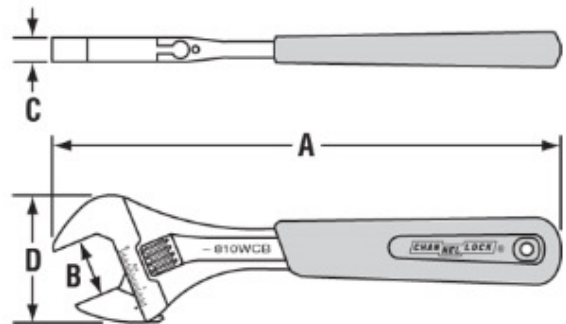

FEATURES & BENEFITS

TIGHT GRIP

Precise jaw design grips tight the first time, every time

MEASUREMENT SCALES

Measurement scales (in. on front mm. on reverse) are handy for sizing nuts, pipe and tube diameters

CHROME VANADIUM

Chrome Vanadium steel construction

EXTRA WIDE JAW OPENING

Extra Wide opening to 1-1/2"

SPECS

Units	SI (in)	Metric (mm)
(A) Overall Length	8	203.2
(B) Jaw Capacity	1.50	38.1
(C) Joint Thickness	0.50	13
(D) Joint Width	2.86	72.64
Weight	0.68 pounds	308.44 grams