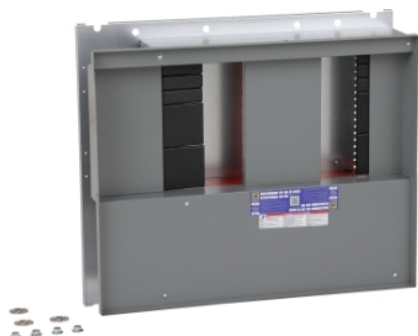

Product availability: Stock - Normally stocked in distribution facility

Main

Range	I-Line
-------	--------

Complementary

Main Type	Main lugs
Width	873.25 mm (34.38 in)
Height	762.00 mm (30 in)
Product Destination	Panelboard interior HCP 1066.80 mm (42 in) 1270.00 mm (50 in)
Rated Current	800 A
Mounting Space	685.80 mm (27 in)

Ordering and shipping details

Category	00016 - I-LINE PB RTA
Discount Schedule	PE1A
GTIN	00785901923251
Package weight(Lbs)	49.90 kg (110 lb(US))
Returnability	Yes
Country of origin	US

Offer Sustainability