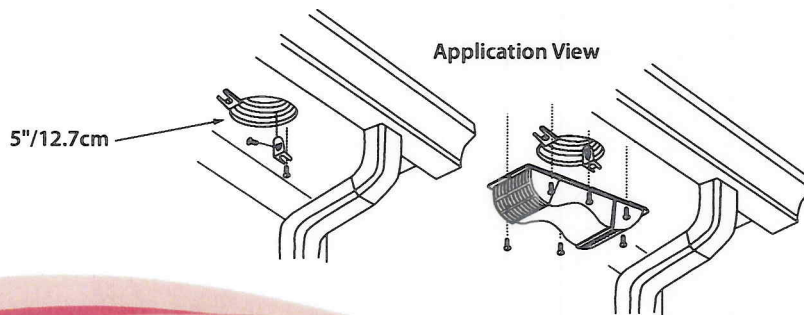

Underēve Vent® for bathroom exhaust venting (soffit)

EVE/6

EVEDVK

MODEL NO.	DESCRIPTION	COLOR
EVE/6	Underēve Vent®	White
EVEDVK	Underēve Vent® Kit	White

GENERAL INFORMATION

- Quick, easy installation
- Easily installs over the exhaust hole, under the eave (soffit) to exhaust air from bathroom fans
- Helps prevent cold air from entering home, birds from nesting in vents and rodents from entering through vents
- All components constructed of heavy duty plastic
- Opening in soffit can be up to 5" diameter
- EVEDVK includes: 8ft flex duct, 1ft semi-rigid adapter, Underēve Vent® and 2 clamps

PERFORMANCE DATA

For all plastic molded under the eave/soffit vents

Underēve Vent®

- Calcium filled polypropylene
- Melting point: 325°F/160°C approx
- UV inhibitor added