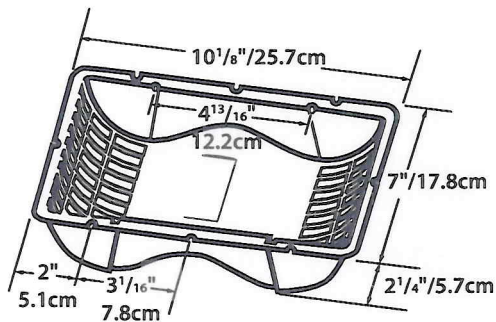

Underēve Vent® for bathroom exhaust venting (soffit)

EVE/6

EVEDVK

MODEL NO.	DESCRIPTION	COLOR
EVE/6	Underēve Vent®	White
EVEDVK	Underēve Vent® Kit	White

GENERAL INFORMATION

- Quick, easy installation
- Easily installs over the exhaust hole, under the eave (soffit) to exhaust air from bathroom fans
- Helps prevent cold air from entering home, birds from nesting in vents and rodents from entering through vents
- All components constructed of heavy duty plastic
- Opening in soffit can be up to 5" diameter
- EVEDVK includes: 8ft flex duct, 1ft semi-rigid adapter, Underēve Vent® and 2 clamps

PERFORMANCE DATA

For all plastic molded under the eave/soffit vents

Underēve Vent®

- Calcium filled polypropylene
- Melting point: 325°F/160°C approx
- UV inhibitor added