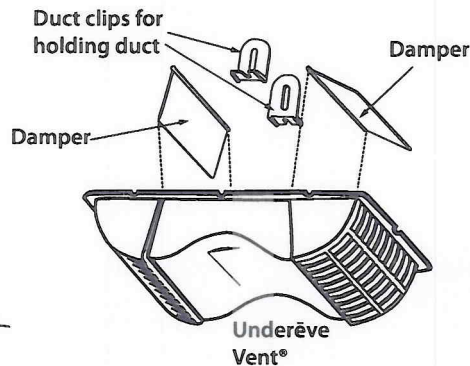

Underēve Vent® for bathroom exhaust venting (soffit)

EVE/6

EVEDVK

MODEL NO.	DESCRIPTION	COLOR
EVE/6	Underēve Vent®	White
EVEDVK	Underēve Vent® Kit	White

GENERAL INFORMATION

- Quick, easy installation
- Easily installs over the exhaust hole, under the eave (soffit) to exhaust air from bathroom fans
- Helps prevent cold air from entering home, birds from nesting in vents and rodents from entering through vents
- All components constructed of heavy duty plastic
- Opening in soffit can be up to 5" diameter
- EVEDVK includes: 8ft flex duct, 1ft semi-rigid adapter, Underēve Vent® and 2 clamps

PERFORMANCE DATA

For all plastic molded under the eave/soffit vents

Underēve Vent®

- Calcium filled polypropylene
- Melting point: 325°F/160°C approx
- UV inhibitor added