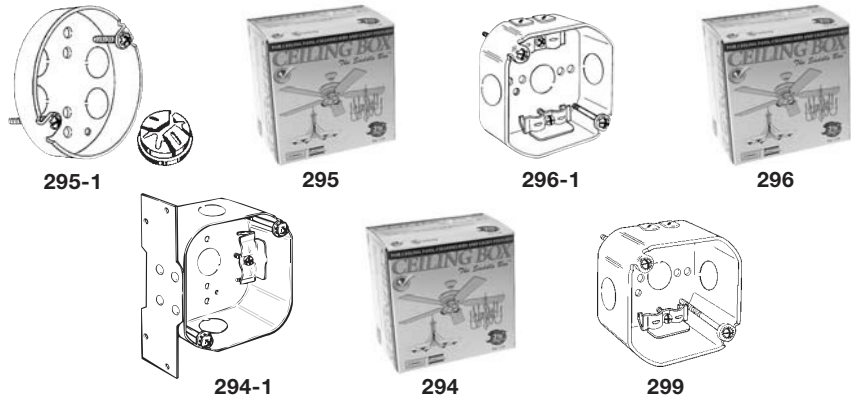

CEILING FAN SUPPORT PRODUCTS
1/2", 1-1/2" AND 2-1/8" DEEP

Application

- RACO® Ceiling Support Boxes are specifically designed for ceiling fan and ceiling or wall light fixture support

Product Features

- 295-1, 295 include nonmetallic sheathed cable connector, mounting hardware, and instructions

Compliance

- – File E195978

ORDERING INFORMATION - DIMENSIONS

4" ROUND CEILING FAN PAN - 1/2" DEEP - DRAWN WITH CONDUIT KO'S - 6.0 CUBIC INCHES								
CATALOG NUMBER	DESCRIPTION	KNOCKOUTS			STD. PKG.	UPC BAR CODE	MAX. RECOMMENDED SUPPORT LOADS	
		SIDES		BOTTOM			CEILING FAN (DYNAMIC) LBS.	FIXTURE (STATIC) LBS.
		CABLE	COND.	COND.				
295-1	—	—	—	4-1/2"	10	—	35	75
295	—	—	—	4-1/2"	10*		35	75

*Packaged in a stackable, individual chipboard box suitable for shelf display

4" OCTAGON CEILING FAN BOX - 1-1/2" AND 2-1/8" DEEP - DRAWN WITH NONMETALLIC SHEATHED CABLE CLAMPS									
CATALOG NUMBER	BOX DEPTH	BOX VOLUME CU. IN.	KNOCKOUTS			STD. PKG.	UPC BAR CODE	MAX. RECOMMENDED SUPPORT LOADS	
			SIDES		BOTTOM			CEILING FAN (DYNAMIC) LBS.	FIXTURE (STATIC) LBS.
			CABLE	COND.	COND.				
296-1	1-1/2"	15.5	4	2-1/2"	1-1/2"	20	—	35	75
296	1-1/2"	15.5	4	2-1/2"	1-1/2"	8*		35	75
299	2-1/8"	21.5	4	2-1/2"	1-1/2"	6*		35	75

*Packaged in a stackable, individual chipboard box suitable for shelf display

4" OCTAGON CEILING FAN BOX - 2-1/8" DEEP - DRAWN WITH NONMETALLIC SHEATHED CABLE CLAMPS - 21.5 CUBIC INCHES								
CATALOG NUMBER	DESCRIPTION BRACKET & SETBACK	KNOCKOUTS			STD. PKG.	UPC BAR CODE	MAX. RECOMMENDED SUPPORT LOADS	
		SIDES		BOTTOM			CEILING FAN (DYNAMIC) LBS.	FIXTURE (STATIC) LBS.
		CABLE	COND.	COND.				
294-1	FA brkt., 1/2"	2	2-1/2"	1-1/2"	10	—	35	50
294	FA brkt., 1/2"	2	2-1/2"	1-1/2"	10*		35	50