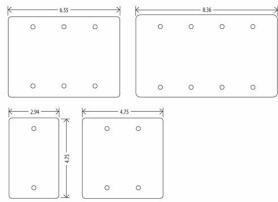

MASQUE® 5000 SERIES

**Masque® 5000 Series
Decorator/Rocker**

E15

Catalog #: 5000W

APPLICATIONS

Designed for residential and commercial use for enhanced aesthetic and durability
N/A

PRODUCT FEATURES

- 100% paintable or wallpapered
- Unbreakable premium plastic
- Won't crack or distort during installation
- Hide outdated, discolored devices
- Includes screw(s) in matching finish
- Made in the USA

GENERAL PRODUCT INFORMATION

Color: White

CONFIGURATION

Gangs: 1

PRODUCT MEASUREMENTS

Wt. Ea. (Lbs.): 0.012

PACKAGING

Package Type: Polybag
 Minimum Pack Qty.: 50
 Std. Pkg.: 50
 Product UPC-A Labeled: Yes
 Ship Carton Length (in.): 3.63
 Ship Carton Width (in.): 3.88
 Ship Carton Height (in.): 6.13
 Ctn Weight (Lbs.): 0.60
 Pallet Qty: 8000.00
 UPC Number: 092326101929
 I2of5: 30092326101920