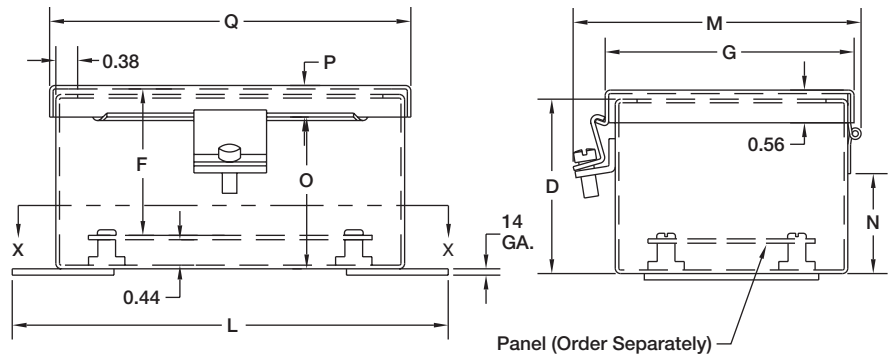

**Construction**

- Bodies and doors fabricated from 16 and 14 gauge steel
- Continuously welded seams ground smooth, less knockouts or holes
- Lids are sealed with closed cell oil resistant neoprene gasket
- External mounting plates, top and bottom of enclosure
- Weldnuts are provided for mounting optional panels securely on models 6.00" x 4.00" and larger
- External screw clamps are quick and easy to operate
- Standard continuous hinge
- Ground stud located in door

**Notes:**

1. Panels are 14 Ga. steel.
2. Panel Screws are #10-32 Pan Head.
3. Two clamps are used if "H" = 8.00"

**VIEW SHOWING CLAMP POSITION  
WHEN "H" IS LESS THAN 8"**

**VIEW SHOWING CLAMP POSITION  
WHEN "H" EQUALS 8" OR MORE**