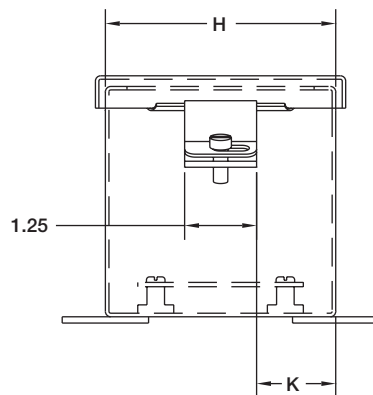

**Notes:**

1. Panels are 14 Ga. steel.
2. Panel Screws are #10-32 Pan Head.
3. Two clamps are used if "H" = 8.00"

**VIEW SHOWING CLAMP POSITION  
WHEN "H" IS LESS THAN 8"**

**VIEW SHOWING CLAMP POSITION  
WHEN "H" EQUALS 8" OR MORE**