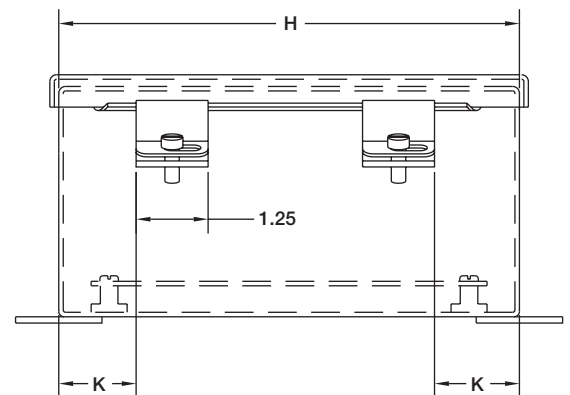

**Notes:**

1. Panels are 14 Ga. steel.
2. Panel Screws are #10-32 Pan Head.
3. Two clamps are used if "H" = 8.00"

**VIEW SHOWING CLAMP POSITION  
WHEN "H" IS LESS THAN 8"**

**VIEW SHOWING CLAMP POSITION  
WHEN "H" EQUALS 8" OR MORE**