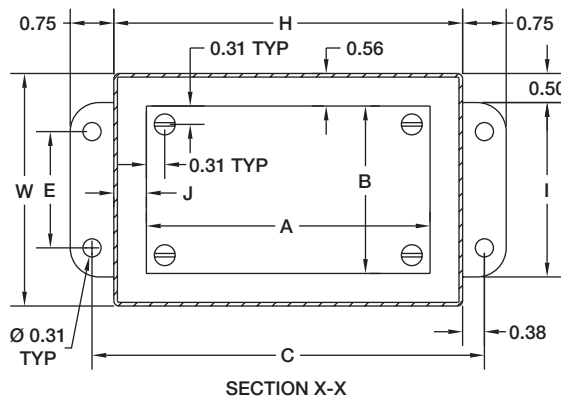

**Construction**

- Bodies and doors fabricated from 16 and 14 gauge steel
- Continuously welded seams ground smooth, less knockouts or holes
- Lids are sealed with closed cell oil resistant neoprene gasket
- External mounting plates, top and bottom of enclosure
- Weldnuts are provided for mounting optional panels securely on models 6.00" x 4.00" and larger
- External screw clamps are quick and easy to operate
- Standard continuous hinge
- Ground stud located in door

**Notes:**

1. Panels are 14 Ga. steel.
2. Panel Screws are #10-32 Pan Head.
3. Two clamps are used if "H" = 8.00"

**VIEW SHOWING CLAMP POSITION  
WHEN "H" IS LESS THAN 8"**

**VIEW SHOWING CLAMP POSITION  
WHEN "H" EQUALS 8" OR MORE**