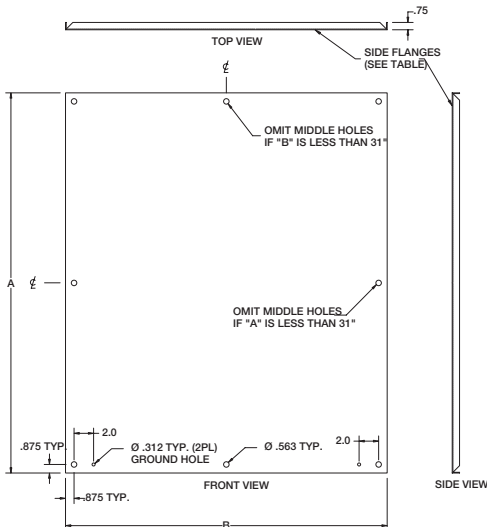

NP1212

**FEATURES-SPECIFICATIONS**

**Description**

- Steel and stainless panels are 12 gauge
  - Aluminum panels are 5052-H32 aluminum alloy, .080-inch thick
  - Panel with any side over 17.00" has 3/4" flange on all sides
  - Steel panels are painted white polyester powder
  - Panels fit the following enclosures:
    - NEMA 1, Large (NIC)
    - NEMA 3R, Hinge Cover (RHC, Large)
    - NEMA 4, 412, & 4X Single Door (N12, N4, N412, SSN4)
    - NEMA 12 2-Door Wall-Mount, (WAWF), Single Door
- Right Flange Disconnect (SDN12, ABN12)  
Large JIC (B-CH, Large)  
Single door N12