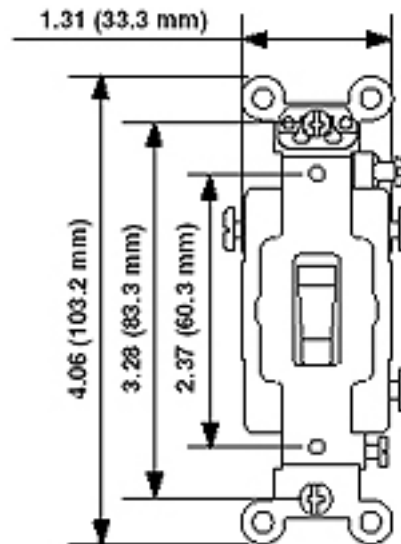

Grounding: Self Grounding

Feature: Lighted Handle - Illuminated OFF

Amperage: 15 Amp

Voltage: 120 Volt

HP Rating: 1/2HP-120V

Max. Amperage: 12 Amp

Termination: Back & Side

Actuator Material: Polycarbonate

Body Material: Thermoplastic

Strap Material: Steel

Color: White

Standards and Certifications: UL/CSA

Warranty: 10 Year Limited

Dimensional Diagram

Wiring Diagram 3-Way Lighted

SPECIFICATION SUBMITTAL

JOB NAME: <input style="width: 95%;" type="text"/>	CATALOG NUMBERS: <input style="width: 95%;" type="text"/>
JOB NUMBER: <input style="width: 80%;" type="text"/>	<input style="width: 95%;" type="text"/>