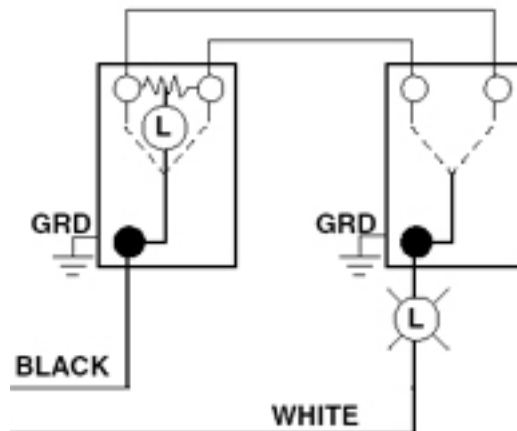

1203-LHW

Description

NO IMAGE FOUND

15 Amp, 120 Volt, Toggle Lighted Handle - Illuminated OFF 3-Way AC Quiet Switch, Industrial Grade, Self Grounding, Back & Side Wired, - White

Product Features

Color: White

Grounding: Self Grounding

Feature: Lighted Handle - Illuminated OFF

Amperage: 15 Amp

Voltage: 120 Volt

HP Rating: 1/2HP-120V

Max. Amperage: 12 Amp

Termination: Back & Side

Actuator Material: Polycarbonate

Body Material: Thermoplastic

Strap Material: Steel

Color: White

Standards and Certifications: UL/CSA

Warranty: 10 Year Limited

Dimensional Diagram

Wiring Diagram 3-Way Lighted

SPECIFICATION SUBMITTAL