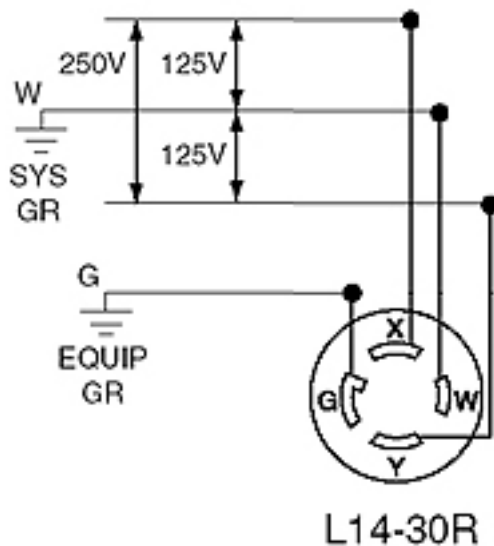

NEMA: L14-30P

2711

Description

30 Amp, 125/250 Volt, NEMA L14-30P, 3P, 4W, Locking Plug, Industrial Grade, Grounding, - Black-White

Product Features

Grounding: Grounding

Amperage: 30 Amp

Voltage: 125/250 Volt

NEMA: L14-30P

Pole: 3

Wire: 4

Cord Range: .595 - 1.150

Wire Gauge: 14-8 AWG

Blades/Contacts: Solid Brass

Body Material: Super Tough Nylon

Assembly Screws: Steel, Zinc Plated

Color: Black-White

Standards and Certifications: UL/CSA

Warranty: Lifetime Warranty

Dimensional Diagram

Wiring Diagram

SPECIFICATION SUBMITTAL

JOB NAME: <input style="width: 95%;" type="text"/>	CATALOG NUMBERS: <input style="width: 95%;" type="text"/>
JOB NUMBER: <input style="width: 80%;" type="text"/>	<input style="width: 95%;" type="text"/>