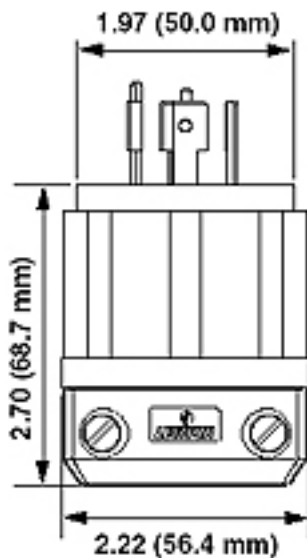

NEMA: L14-30P

2711

Description

30 Amp, 125/250 Volt, NEMA L14-30P, 3P, 4W, Locking Plug, Industrial Grade, Grounding, - Black-White

Product Features

Grounding: Grounding

Amperage: 30 Amp

Voltage: 125/250 Volt

NEMA: L14-30P

Pole: 3

Wire: 4

Cord Range: .595 - 1.150

Wire Gauge: 14-8 AWG

Blades/Contacts: Solid Brass

Body Material: Super Tough Nylon

Assembly Screws: Steel, Zinc Plated

Color: Black-White

Standards and Certifications: UL/CSA

Warranty: Lifetime Warranty

Dimensional Diagram

Wiring Diagram

SPECIFICATION SUBMITTAL

JOB NAME: <input style="width: 95%;" type="text"/>	CATALOG NUMBERS: <input style="width: 95%;" type="text"/>
JOB NUMBER: <input style="width: 80%;" type="text"/>	<input style="width: 95%;" type="text"/>