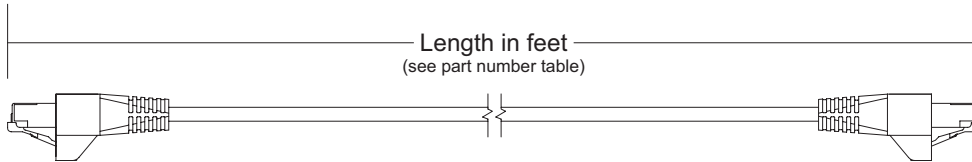

STANDARDS COMPLIANCE

Leviton CAT 6 Shielded Patch Cords are part of a complete shielded solution that meets the following:

- ANSI/TIA-568-C.2
- ANSI/TIA-1096-A
- Intertek (ETL) third-party verification
- ISO 11801 Class E

PERFORMANCE SPECIFICATIONS

Available Lengths: See page 2
Outer Diameter (O.D.): 0.240"

COUNTRY OF ORIGIN

USA

WARRANTY INFORMATION

For a copy of Leviton product warranties, visit www.leviton.com/warranty.

ELECTRONIC FILES

For CAD files, typical specs, or technical drawings (.DXF, .DWG), visit www.leviton.com.

6S460-xxS

PART NUMBERS

Description	Part No.
eXtreme® CAT 6+ Shielded Patch Cord, grey, 3-foot length (0.9m)	6S460-03S
eXtreme CAT 6+ Shielded Patch Cord, grey, 5-foot length (1.5m)	6S460-05S
eXtreme CAT 6+ Shielded Patch Cord, grey, 7-foot length (2.1m)	6S460-07S
eXtreme CAT 6+ Shielded Patch Cord, grey, 10-foot length (3.0m)	6S460-10S
eXtreme CAT 6+ Shielded Patch Cord, grey, 15-foot length (4.6m)	6S460-15S
eXtreme CAT 6+ Shielded Patch Cord, grey, 20-foot length (6.1m)	6S460-20S