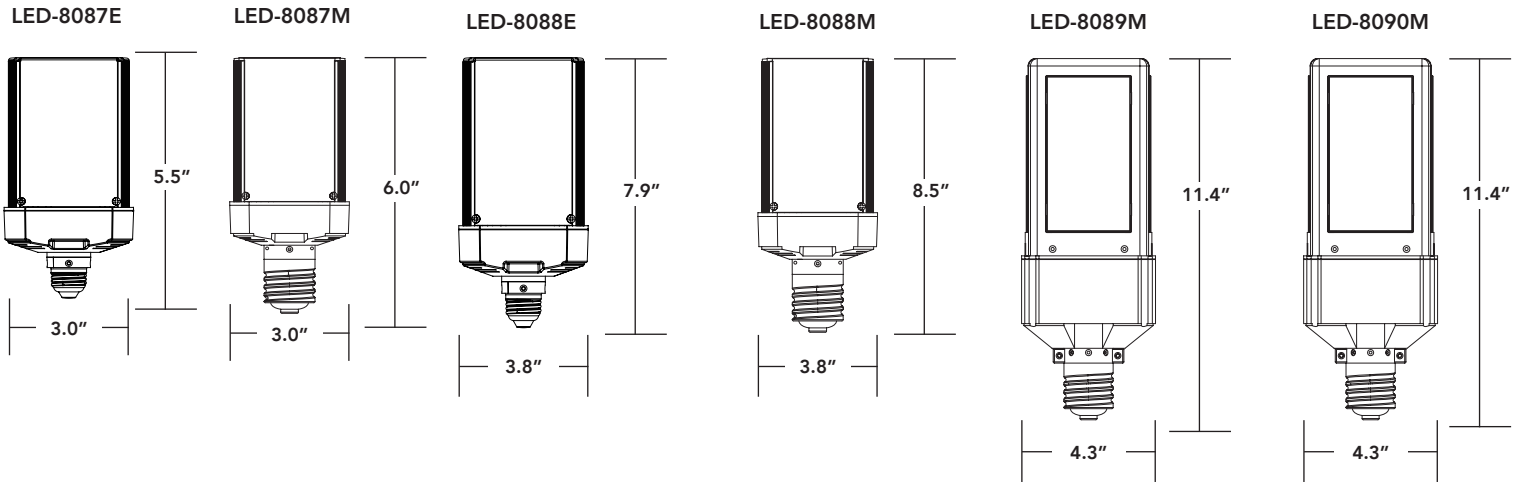

SHOE BOX & WALL PACK RETROFITS G4 HORIZONTAL MOUNTING

ORDERING GUIDE

PART #	UPC	REPLACES	WATTAGE	LUMENS	CCT (K)	BASE	DLC CODE
LED-8087E30-G4	844006084257	UP TO 100W HID	30W	3534	3000K	E26	N/A
LED-8087E40-G4	844006084264	UP TO 100W HID	30W	4260	4000K	E26	N/A
LED-8087E50-G4	844006084288	UP TO 100W HID	30W	4255	5000K	E26	N/A
LED-8087M30-G4	844006084301	UP TO 100W HID	30W	3534	3000K	EX39	N/A
LED-8087M40-G4	844006084318	UP TO 100W HID	30W	4260	4000K	EX39	PDOT0PWM
LED-8087M50-G4	844006084332	UP TO 100W HID	30W	4255	5000K	EX39	PVFMGJKF
LED-8088E30-G4	844006083380	UP TO 175W HID	50W	6915	3000K	E26	N/A
LED-8088E40-G4	844006083403	UP TO 175W HID	50W	6460	4000K	E26	N/A
LED-8088E50-G4	844006083427	UP TO 175W HID	50W	7250	5000K	E26	N/A
LED-8088M30-G4	844006083434	UP TO 175W HID	50W	6915	3000K	EX39	PQUKT9XB
LED-8088M40-G4	844006083458	UP TO 175W HID	50W	6460	4000K	EX39	P49GKR40
LED-8088M50-G4	844006083472	UP TO 175W HID	50W	7250	5000K	EX39	PGIUKDDZ
LED-8089M30-G4	844006083489	UP TO 250W HID	80W	12090	3000K	EX39	POVBC5FD
LED-8089M40-G4	844006083502	UP TO 250W HID	80W	12010	4000K	EX39	P6X6TWU7
LED-8089M50-G4	844006083526	UP TO 250W HID	80W	11655	5000K	EX39	PMK0Q4Q6
LED-8090M30-G4	844006083533	UP TO 400W HID	110W	15745	3000K	EX39	P4AIACGH
LED-8090M40-G4	844006083557	UP TO 400W HID	110W	15430	4000K	EX39	P2TFMJ5G
LED-8090M50-G4	844006083571	UP TO 400W HID	110W	14570	5000K	EX39	PDLI2RJC
LED-8090M40-G4-T3	844006083892	UP TO 400W HID	110W	12630	5000K	EX39	PSPXBHZ5
LED-8090M40-G4-T4	844006083908	UP TO 400W HID	110W	12165	5000K	EX39	PA18YDOM
LED-8090M50-G4-T3	844006083915	UP TO 400W HID	110W	12840	5000K	EX39	PZF9RH41
LED-8090M50-G4-T4	844006083922	UP TO 400W HID	110W	12780	5000K	EX39	PDO0ZLSD