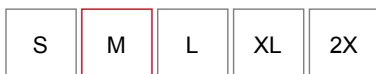

Color - Black

Size - M (233B-21M)

[Download Sizing Chart \(/media/PDFs/Sizing-Charts/Milwaukee-Heated-Gear-Sizing-Guide-2018.ashx\)](/media/PDFs/Sizing-Charts/Milwaukee-Heated-Gear-Sizing-Guide-2018.ashx)