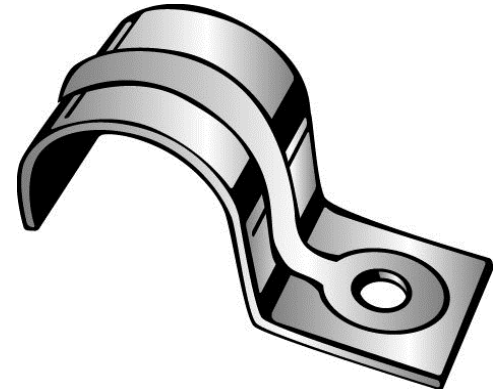

105

JIFFY CLIP

UPC: 784610401050

Country of Origin:

UNSPSC: 31162310

USA

Commodity: Mounting straps

One-hole straps are used to secure conduit, cable, tubing, pipe, etc. to mounting surface.

Product Attributes

| | |
|---------------------|---|
| Brand Name | Minerallac Company |
| Sub Brand | Minerallac Traditional |
| Type | 1-Hole Strap |
| Application | Electrical Conduit |
| Special Features | Snap-on design for ease of installation. |
| Material | Steel |
| Finish | Pre-galvanized |
| Mounting Holes | 1 |
| Mounting | Component, Wood, Steel, Concrete |
| Mounting Holes O.C. | 3/16" IN |
| Number Of Holes | 1 |
| Size | 0.24" x 1.00" x 0.50" |
| Color | Silver |
| Width | 1.00" |
| Length | 0.50" |
| Height | 0.24" |
| Thickness | 0.035" |
| Cable Size | Fits tubing with an outer dimension of 1/4" |
| Construction | Stamped |