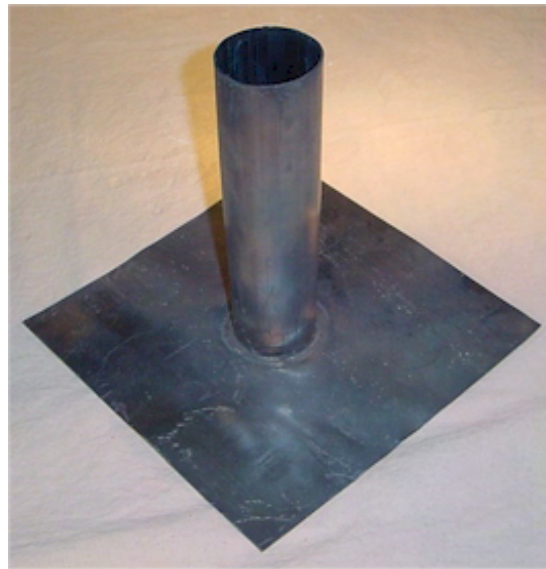

4" 4 lb. Lead Roof Flashing with 12" Square Base

Flashing is 4 lb. lead for Roof Installation, and has a standard 12" riser.