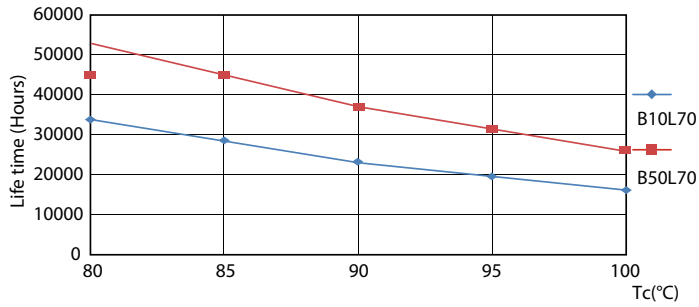

LED InstantFit Lamps

Lifetime

LEDtube PLC/T 12W G24Q 827-840 32H-32V DIM