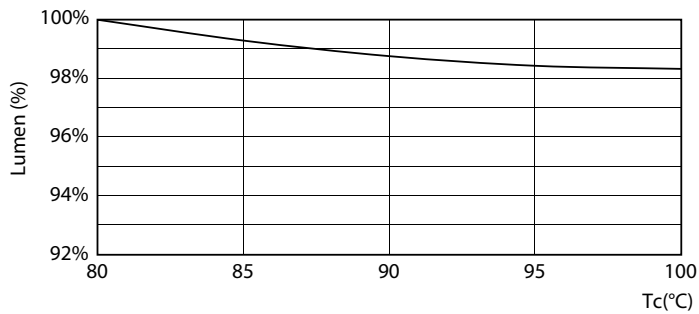

LEDtube PLC/T 12W G24Q 827-840 32H-32V DIM

LEDtube PLC/T 12W G24Q 827-840 32H DIM