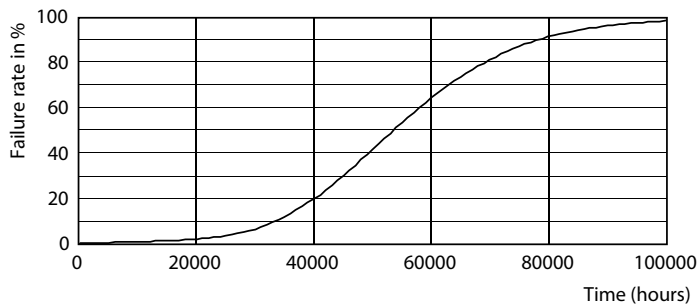

LEDtube PLC/T 12W G24Q 827-840 32H-32V DIM