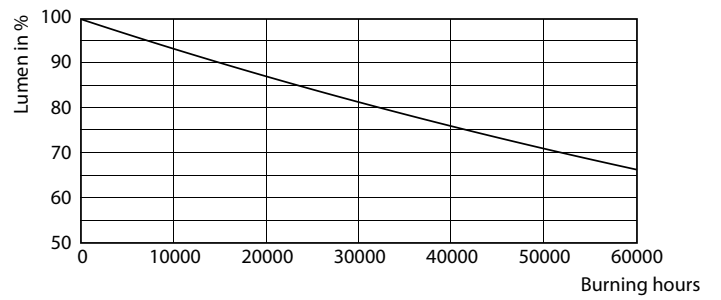

LEDtube PLC/T 12W G24Q 827-840 32H-32V DIM