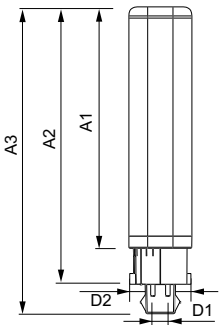

Voltage (Nom)	25-55 V
Temperature	
T-Ambient (Max)	45 °C
T-Ambient (Min)	-20 °C
T-Storage (Max)	65 °C
T-Storage (Min)	-40 °C
Controls and Dimming	
Dimmable	Yes
Mechanical and Housing	
Product Length	200 mm
Approval and Application	
Energy Saving Product	Yes
Approbation Marks	UL certificate RoHS compliance KEMA Keur certificate DLC compliance
Product Data	
Order product name	12PLC/T LED/32H/830/IF/4P/DIM 1PK 10/1
EAN/UPC - Product	046677476076
Order code	476077
Numerator - Quantity Per Pack	1
Numerator - Packs per outer box	10

LED InstantFit Lamps

Material Nr. (12NC)	929001819804
Net Weight (Piece)	0.082 kg
Model Number	9290018198

Warnings and Safety

- Perform a visual inspection to ensure lamp holders (or sockets) are not damaged or loose. If the lamp holders (or sockets) are damaged, corroded, charred, blackened or loose, contact a qualified electrician for proper replacement.
- Please refer to the ballast compatibility guide located at www.philips.com/instantfit.

Dimensional drawing

PLED 120V 12-32W 1350lm 3000K G24/Gx24

Product	D1	D2	A1	A2	A3
12PLC/T	24.3 mm	28.4 mm	128.8 mm	148 mm	163.6 mm
LED/32H/830/IF/4P/DIM 1PK					
10/1					

Photometric data

LEDtube PLC 400mm 16-5W 2G11 830 2000lm