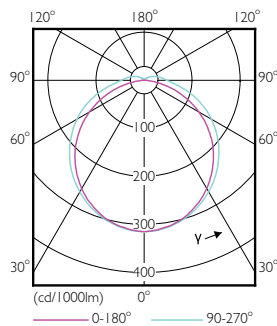

Dimensional drawing

PLED 120V 12-32W 1350lm 3000K G24/Gx24

Product	D1	D2	A1	A2	A3
12PLC/T	24.3 mm	28.4 mm	128.8 mm	148 mm	163.6 mm
LED/32H/830/IF/4P/DIM 1PK					
10/1					

Photometric data

LEDtube PLC 400mm 16-5W 2G11 830 2000lm