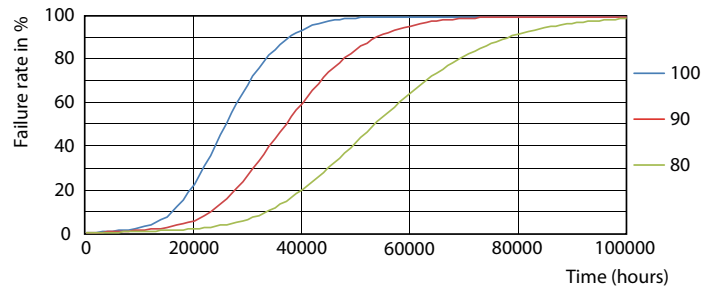

LED InstantFit Lamps

Lifetime

LEDtube PLC/T 12W G24Q 827-840 32H-32V DIM