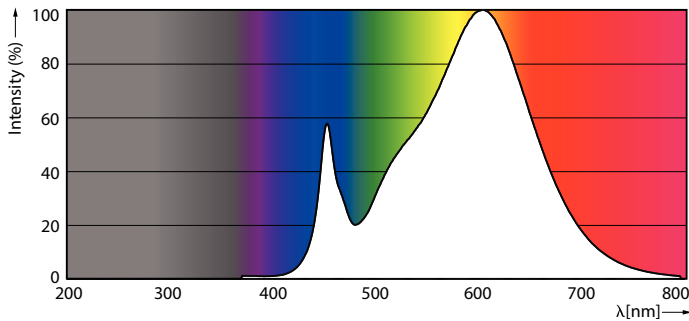

Photometric data

LEDtube PLC 400mm 16-5W 2G11 830 2000lm