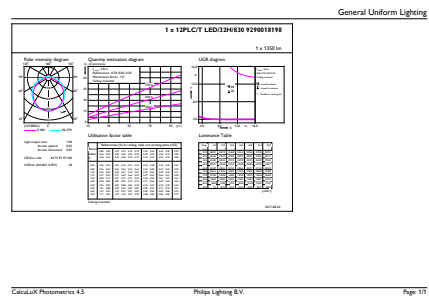

Voltage (Nom)	25-55 V
Temperature	
T-Ambient (Max)	45 °C
T-Ambient (Min)	-20 °C
T-Storage (Max)	65 °C
T-Storage (Min)	-40 °C
Controls and Dimming	
Dimmable	Yes
Mechanical and Housing	
Product Length	200 mm
Approval and Application	
Energy Saving Product	Yes
Approbation Marks	UL certificate RoHS compliance KEMA Keur certificate DLC compliance
Product Data	
Order product name	12PLC/T LED/32H/830/IF/4P/DIM 1PK 10/1
EAN/UPC - Product	046677476076
Order code	476077
Numerator - Quantity Per Pack	1
Numerator - Packs per outer box	10

Dimensional drawing

PLED 120V 12-32W 1350lm 3000K G24/Gx24

Product	D1	D2	A1	A2	A3
12PLC/T	24.3 mm	28.4 mm	128.8 mm	148 mm	163.6 mm
LED/32H/830/IF/4P/DIM 1PK					
10/1					

Photometric data

LEDtube PLC 400mm 16-5W 2G11 830 2000lm