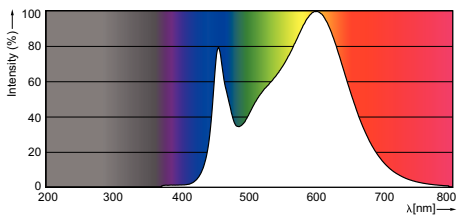

Photometric data