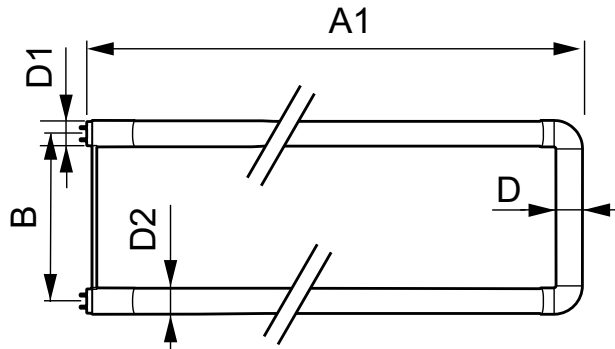

InstantFit Installation Guide, which can be obtained through your local Philips Sales Representative, or visit www.philips.com/tled

Dimensional drawing

LEDtube 600 mm 16,5 W

LEDtube 600mm 16.5W/835 160D

Product	D1	D2	A1	A2	A3
16.5T8/24-3500 IF-6U 10/1	25.68 mm	28 mm	570 mm	577.1 mm	577.1 mm