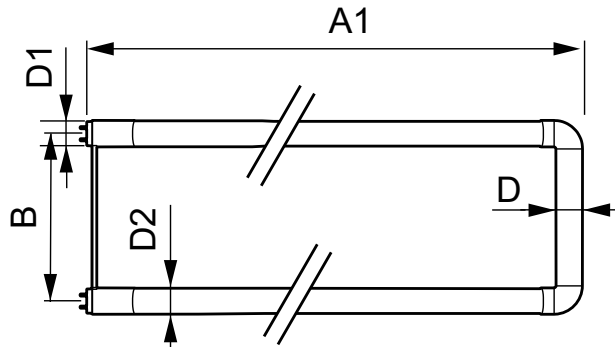

InstantFit Installation Guide, which can be obtained through your local Philips Sales Representative, or visit www.philips.com/tled

Dimensional drawing

LEDtube 600 mm 16,5 W

LEDtube 600mm 16.5W/850 160D

Product	D1	D2	A1	A2	A3
16.5T8/24-5000 IF-6U 10/1	25.68 mm	28 mm	570 mm	577.1 mm	577.1 mm