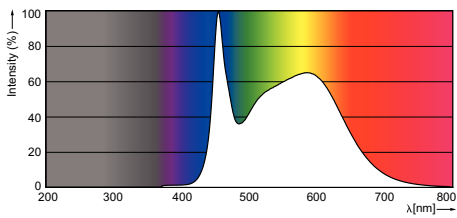

Photometric data