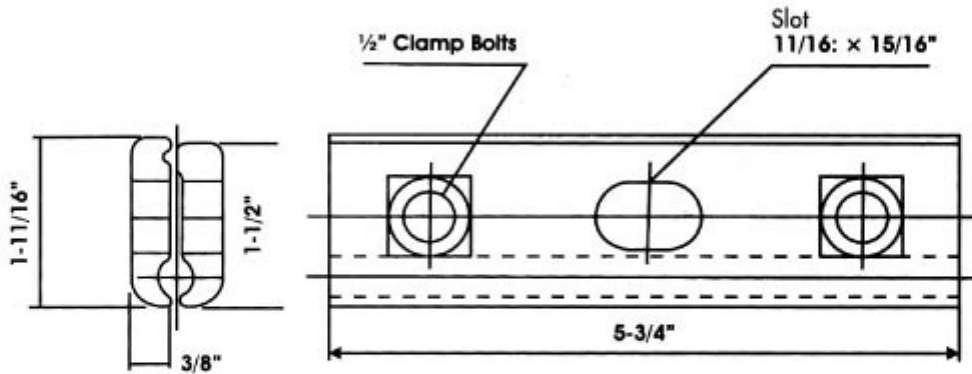

Cable Suspension Clamps

Hot Dip Galvanized

Catalog #	No. of Bolts	Bolt Diameter (Inches)	Clamp Length (Inches)	Mouting Hole Dia. (Inches)	Strand Diameter (Inches)	Approx. Ship Wt. (Per 100 pcs)	Std. Pkg. Qty.
P 1096	3	1/2	5 - 3/4	11/16 × 15/16	1/4 to 7/16	196	25

Crossarm Braces

Hot Dip Galvanized

Catalog #	Size	Length (Inches)	Hole Diameter (Inches)	Approx. Ship Wt. (Per 100 pcs)	Std. Pkg. Qty.
P 7128	1 - 1/4 × 1/4	28	26	240	10
P 7130	1 - 1/4 × 1/4	30	28	245	10