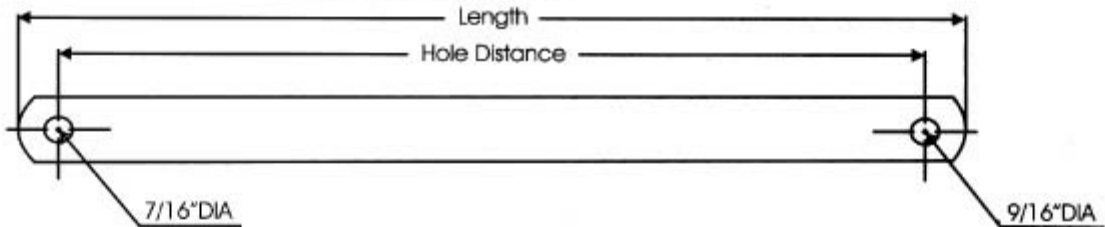

Cable Suspension Clamps

Hot Dip Galvanized

Catalog #	No. of Bolts	Bolt Diameter (Inches)	Clamp Length (Inches)	Mouting Hole Dia. (Inches)	Strand Diameter (Inches)	Approx. Ship Wt. (Per 100 pcs)	Std. Pkg. Qty.
P 1096	3	1/2	5 - 3/4	11/16 × 15/16	1/4 to 7/16	196	25

Crossarm Braces

Hot Dip Galvanized

Catalog #	Size	Length (Inches)	Hole Diameter (Inches)	Approx. Ship Wt. (Per 100 pcs)	Std. Pkg. Qty.
P 7128	1 - 1/4 × 1/4	28	26	240	10
P 7130	1 - 1/4 × 1/4	30	28	245	10