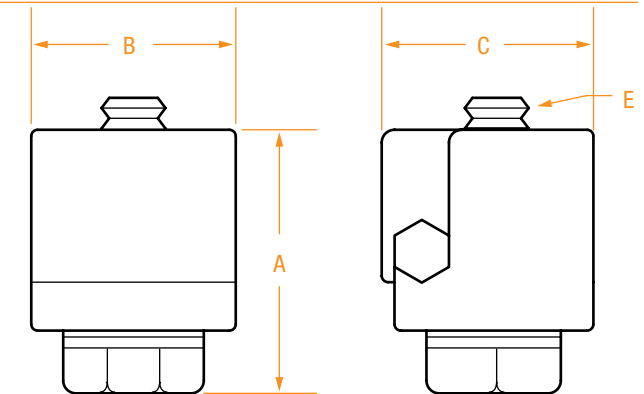

BRONZE VISE CONNECTORS – JAWS OVERLAP

VC Series

- Made of high-strength silicon bronze.
- Accepts a range of conductors.
- RUS Approved.

PART NUMBER*	CLAMPS 2 CABLES TOGETHER: THIS SIZE CABLE COMBINED WITH ANY CABLE LESS THAN OR EQUAL IN DIAMETER	DIMENSIONS IN INCHES			BOLT HEAD SIZE
		A	B	C	
VC3	6 Solid or 8 Stranded	7/8	5/8	3/4	3/8 (Slot)
VC5	4 Solid or Stranded	1-1/8	3/4	13/16	9/16
VC7	2 Solid or 3 Stranded	1-3/8	13/16	15/16	9/16
VC10	1 Solid or 2 Stranded	1-5/8	13/16	1	9/16
VC10S	3/0 Solid or 2/0 Stranded	2	7/8	1-1/4	9/16
VC12	4/0 Solid or Stranded	2-1/8	1	1-3/8	9/16
VC15	350 Stranded	3	1-1/4	1-3/4	3/4
VC18	500 Stranded	3-1/2	1-3/8	2	3/4

* For tin plated connectors, add "-P" to the part number.
For a shear head bolt, add "-SH" to the part number.
For a washer under the bolt, add "-W" to the part number.

FOR OTHER SIZES, CONTACT YOUR SALES REPRESENTATIVE OR THE FACTORY.