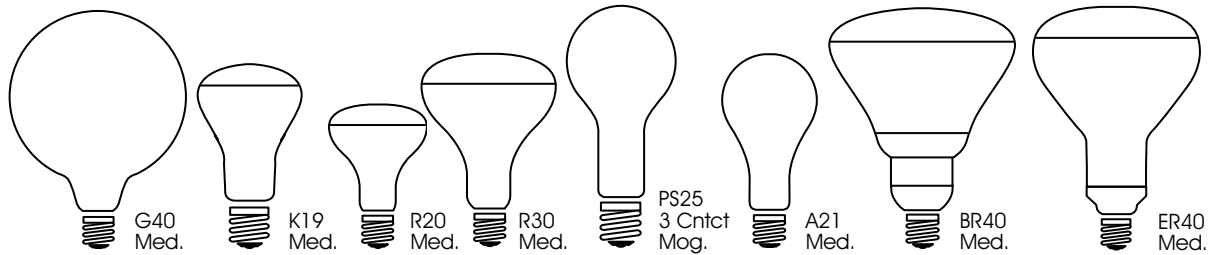

Incandescent Lamps

Watts	Bulb	Base	Satco Product Number	Lamp Code	Volts	Finish	Master/Inner Carton	Pkg. Type	Filament	Avg. Rated Hours	Lumens	MOL	Notes
100		Med.	S3013	100G40	120	Clear	24/6	Box	C-9	4000	1150	6 3/4"	
			S3003	100G40/W	120	Gloss Wht	24/6	Box	C-9	4000	1050	6 3/4"	
	K19	Med.	S4979	100K19/2PK	120	White	12 2pk	2pk	C-9	1500	1000	4 1/8"	
	R20	Med.	S3226	100R20	120	Frosted	96/12	Sleeve	CC-9	2000	925	4"	
R30	Med	S4826	100R30/FL/VLX	120	Nat Day Frost	10	Box	C-9	5000	1000	5 3/8"	3	
100/200/300	PS25	3 cntct Mog	S1822	100/300W	120	White	12	Sleeve	CC-6/C-9	1200	1385/3540/4925	6 3/4"	
116	A21	Med.	S2998	116A21/TS/8M	120	Clear Extra Long Life	24	Sleeve	C-9	8000	1260	4 7/16"	2
120		Med.	S2855	120BR/FL	120	Frosted	24	Sleeve	CC-6	2500	1150	6 1/2"	
			S4455	120BR/FL	130	Frosted	24	Sleeve	CC-6	2500	1150	6 1/2"	
			S2990	120BR/GRO	120	Spot-GRO Reflector	6	Sleeve	CC-6	2000		6 1/2"	
	ER40	Med.	S4958	120ER40	130	Frosted	24	Sleeve	CC-6	2000	1180	7 1/4"	

Incandescent lamps

Have a special requirement? Visit our website at www.satco.com

When using a 130 Volt Lamp on a 120 Volt line, life is extended by approx. 2.5 times and lumens are reduced approx. 20%