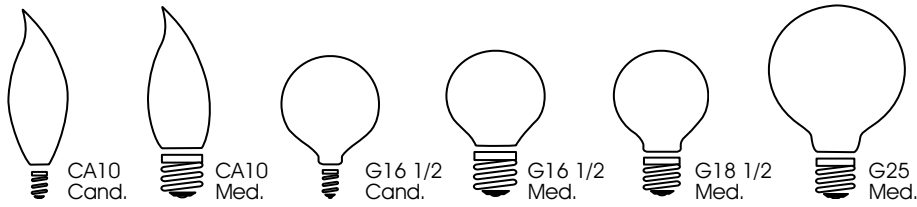

Incandescent Lamps

incandescent lamps

Watts	Bulb	Base	Satco Product Number	Lamp Code	Volts	Finish	Master/Inner Carton	Pkg. Type	Filament	Avg. Rated Hours	Lumens	MOL	Notes
60	 CA10 Cand.	Cand.	S3263	60CA10/F	120	Frosted	500/25	Box	CC-2V	1500	672	4 1/4"	
			S3763	60CA10/F	120	Frosted	120/10	CD/2	CC-2V	1500	672	4 1/4"	
			A3663	60CA10/F	130	Frosted	500/25	Box	CC-2V	2500	635	4 1/4"	
			A3563	60CA10/F	130	Frosted	120/10	CD/2	CC-2V	2500	635	4 1/4"	
		Med.	S3266	60CA10	120	Clear	500/25	Box	CC-2V	1500	650	4 1/4"	
			S3766	60CA10	120	Clear	120/10	CD/2	CC-2V	1500	650	4 1/4"	
			A3666	60CA10	130	Clear	500/25	Box	CC-2V	2500	650	4 1/4"	
			A3566	60CA10	130	Clear	120/10	CD/2	CC-2V	2500	650	4 1/4"	
			S3269	60CA10/F	120	Frosted	500/25	Box	CC-2V	1500	640	4 1/4"	
			S3769	60CA10/F	120	Frosted	120/10	CD/2	CC-2V	1500	640	4 1/4"	
	  G16 1/2 Cand.	Cand.	S3831	60G16 1/2	120	Clear	500/25	Box	CC-2V	1500	672	3"	
			S3771	60G16 1/2	120	Clear	120/10	CD/2	CC-2V	1500	672	3"	
			S4473	KR60G16 1/2	120	Clear	500/25	Box	CC-2V	2500	720	3"	1
			A3931	60G16 1/2	130	Clear	500/25	Box	CC-2V	2500	642	3"	
			S3832	60G16 1/2/W	120	Sat. White	500/25	Box	CC-2V	1500	630	3"	
			S3772	60G16 1/2/W	120	Sat. White	120/10	CD/2	CC-2V	1500	630	3"	
			A3932	60G16 1/2/W	130	Sat. White	500/25	Box	CC-2V	2500	564	3"	
			S3271	60G16 1/2/W	120	Gloss Wht	500/25	Box	CC-2V	1500	630	3"	
			S2975	60G16 1/2/MLX	120	Nat Day Frost	50/10	CD/1	CC-2V	2000	650	3"	3
			S3246	60G16 1/2/SL	120	Silver Crown	500/25	Box	CC-2V	1500	672	3"	
  G16 1/2 Med.	Med.	S3840	60G16 1/2	120	Clear	500/25	Box	CC-2V	1500	650	3 1/4"		
		S3843	60G16 1/2/W	120	Gloss Wht	500/25	Box	CC-2V	1500	550	3 1/4"		
  G18 1/2 Med.	Med.	S3889	60G18 1/2	120	Clear	250/25	Box	CC-2V	1500	610	3 1/2"		
		S3829	60G18 1/2/W	120	Gloss Wht	250/25	Box	CC-2V	1500	530	3 1/2"		
  G25 Med.	Med.	S3449	60G25	120	Clear	72/6	Box	CC-9	2500	650	4 3/8"		
		S4049	60G25/3PK	120	Clear	40 3pk	3pk	CC-9	2500	650	4 3/8"		
		A3649	60G25	130	Clear	72/6	Box	CC-9	3000	642	4 3/8"		
		A4149	60G25/3PK	130	Clear	40 3pk	3pk	CC-9	3000	642	4 3/8"		
		S3442	60G25/W	120	Gloss Wht	72/6	Box	CC-9	2500	575	4 3/8"		
		S4042	60G25/W/3PK	120	Gloss Wht	40 3pk	3pk	CC-9	2500	575	4 3/8"		
		A3642	60G25/W	130	Gloss Wht	72/6	Box	CC-9	3000	564	4 3/8"		
		A4142	60G25/W/3PK	130	Gloss Wht	40 3pk	3pk	CC-9	3000	564	4 3/8"		
		S3862	60G25/SL	120	Silver Crown	72/6	Box	CC-9	1500	512	4 3/8"		

Visit our website at www.satco.com

When using a 130 Volt Lamp on a 120 Volt line, life is extended by approx. 2.5 times and lumens are reduced approx. 20%