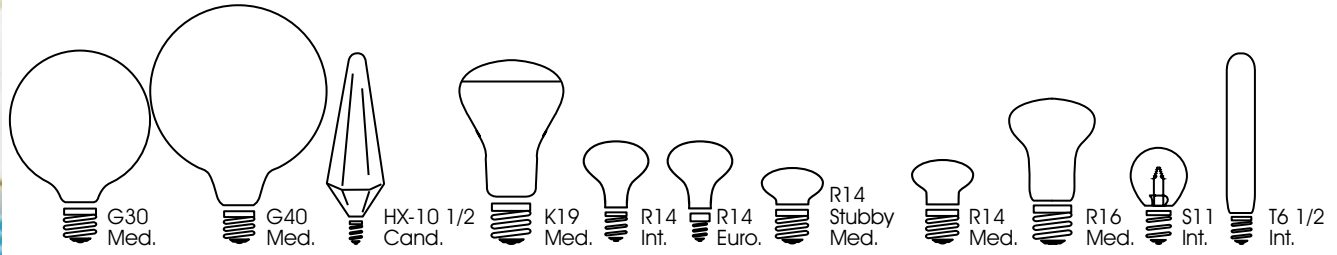

Incandescent Lamps

incandescent lamps

Watts	Bulb	Base	Satco Product Number	Lamp Code	Volts	Finish	Master/Inner Carton	Pkg. Type	Filament	Avg. Rated Hours	Lumens	MOL	Notes		
40		Med.	S3652	40G30	120	Clear	72/6	Box	CC-9	2500	384	5 1/8"			
			S3671	40G30/W	120	Gloss Wht	72/6	Box	CC-9	2500	320	5 1/8"			
		Med.	S3011	40G40	120	Clear	24/6	Box	C-9	4000	300	6 3/4"			
			S3001	40G40/W	120	Gloss Wht	24/6	Box	C-9	4000	280	6 3/4"			
		Cand.	S3745	40HX10 1/2	120	Clear	120/12	CD/2	C-7A	1500	360	4 1/2"			
			S3747	40HX10 1/2/F	120	Frosted	120/12	CD/2	C-7A	1500	360	4 15/16"			
			S3749	40HX10 1/2/AU	120	Aurora	120/12	CD/2	C-7A	1500	360	4 15/16"			
		Med.	S4976	40K19/2PK	120	White	12 2pk	2pk	C-9	1500	260	4 1/8"			
				Int.	S3215	40R14N	120	Clear	500/25	Box	CC-2V	1500	280	2 5/8"	
	S4701	40R14N			120	Clear	120/10	CD/1	CC-2V	1500	280	2 5/8"			
	E14/Euro.	S3396		40R14/E14	130	Clear	500/25	Box	CC-2V	1500	280	2 5/8"			
		S4706		40R14/E14	130	Clear	120/10	CD/1	CC-2V	1500	280	2 5/8"			
		Med	S3602	40R14	120	Clear	500/25	Box	CC-2V	1500	280	2 1/4"			
				Med	S3605	40R14	120	Clear	500/25	Box	CC-2V	1500	280	2 5/8"	
	S4705	40R14			120	Clear	120/10	CD/1	CC-2V	1500	280	2 5/8"			
		Med.	S3214	40R16	120	Frosted	500/25	Box	C-9	1500	280	3 7/16"			
S4702			40R16	120	Frosted	120/10	CD/1	C-9	1500	280	3 7/16"				
	Int.	S3629	40S11/N		Clear	600/10	Box	CC-2V	1500	370	2 3/8"				
		S3729	40S11/N		Clear	240/20	CD/1	CC-2V	1500	370	2 3/8"				
	Int.	S3224	40T6 1/2/N	130	Clear	500/25	Box	C-8	1500	350	5 3/8"				
		S3710	40T6 1/2/N	130	Clear	120/10	CD/1	C-8	1500	350	5 3/8"				
		S3225	40T6 1/2/N/F	130	Frosted	500/25	Box	C-8	1500	340	5 3/8"				
		S3712	40T6 1/2/N/F	130	Frosted	120/10	CD/1	C-8	1500	340	5 3/8"