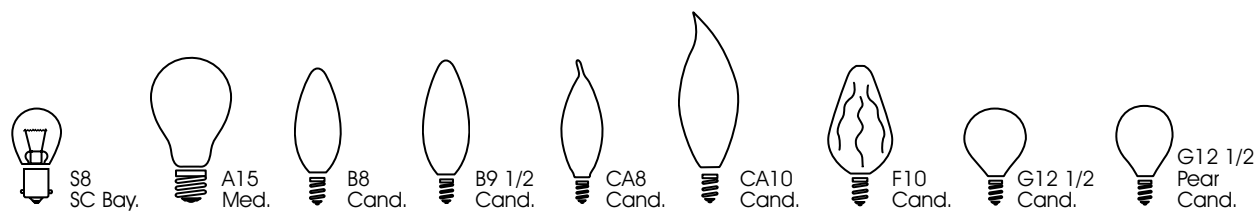

Incandescent Lamps

Watts	Bulb	Base	Satco Product Number	Lamp Code	Volts	Finish	Master/Inner Carton	Pkg. Type	Filament	Avg. Rated Hours	Lumens	MOL	Notes		
12		SC Bay	S3623	93	12	Clear	600/10	Box	C-6	200	190	2"			
			S3723	93	12	Clear	240/20	CD/2	C-6	300	190	2"			
15		Med.	S3948	15A15	130	Clear	120	2pk	C-9	2500	100	3 1/2"			
			S3949	15A15/F	130	Frosted	120	2pk	C-9	2500	100	3 1/2"			
		Cand.	S3345	15B8/Petite	130	Clear	500/25	Box	C-7A	1500	114	3"			
				Cand.	S3230	15B9 1/2	120	Clear	500/25	Box	C-7A	1500	114	3 1/2"	
	A3620	15B9 1/2			130	Clear	500/25	Box	C-7A	2500	114	3 1/2"			
	S3291	15B9 1/2/F			120	Frosted	500/25	Box	C-7A	1500	114	3 1/2"			
		Cand.	S3273	15CA8	120	Clear	500/25	Box	C-7A	1500	100	3 5/8"			
			S3773	15CA8	120	Clear	120/10	CD/2	C-7A	1500	100	3 5/8"			
			A3673	15CA8	130	Clear	500/25	Box	C-7A	2500	95	3 5/8"			
			A3573	15CA8	130	Clear	120/10	CD/2	C-7A	2500	95	3 5/8"			
			S3277	15CA8/F	120	Frosted	500/25	Box	C-7A	1500	95	3 5/8"			
			S3777	15CA8/F	120	Frosted	120/10	CD/2	C-7A	1500	95	3 5/8"			
			A3677	15CA8/F	130	Frosted	500/25	Box	C-7A	2500	90	3 5/8"			
			A3577	15CA8/F	130	Frosted	120/10	CD/2	C-7A	2500	90	3 5/8"			
		Cand.	S3867	15CA10/12V	12	Clear	500/25	Box	CC-2V	1500	150	4 1/4"			
		Cand.	S3360	15F10	120	Clear	500/25	Box	C-7A	1500	110	3 1/16"			
			S2760	15F10	120	Clear	120/12	CD/2	C-7A	1500	110	3 1/16"			
			S3361	15F10/W	120	White	500/25	Box	C-7A	1500	90	3 1/16"			
			S2761	15F10/W	120	White	120/2	CD/2	C-7A	1500	90	3 1/16"			
		Cand.	S3845	15G12 1/2	120	Clear	500/25	Box	C-7A	1500	100	2 3/8"			
	Cand.	S3879	15G12 1/2/W	120	Sat. White	500/25	Box	C-7A	1500	100	2 3/8"				
		S3750	15G12 1/2/W	120	Sat. White	120/10	CD/2	C-7A	1500	100	2 3/8"				

incandescent lamps

Don't see the lamp you need? Call Customer Service 1-800-43-SATCO

When using a 130 Volt Lamp on a 120 Volt line, life is extended by approx. 2.5 times and lumens are reduced approx. 20%