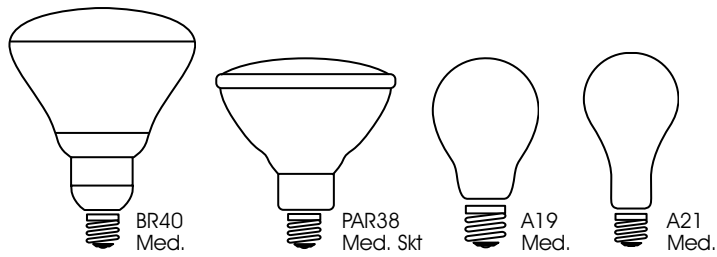

Incandescent Lamps

Watts	Bulb	Base	Satco Product Number	Lamp Code	Volts	Finish	Master/Inner Carton	Pkg. Type	Filament	Avg. Rated Hours	Lumens	MOL	Notes	
65		Med.	$2853	65BR/FL	120	Frosted	24	Sleeve	CC-6	2500	685	6 1/2"		
			$4453	65BR/FL	130	Frosted	24	Sleeve	CC-6	2500	685	6 1/2"		
		Med Skt	$4952 ▲	65PAR/FL	120	Clear	15	Box	CC-6	1750	715	5 5/16"		
			$4953 ▲	65PAR/FL/130	130	Clear	15	Box	CC-6	1750	715	5 5/16"		
			$4573 ▲	65PAR/SP	120	Clear	15	Box	CC-6	1750	715	5 5/16"		
	67		Med.	$4462 ▲	75A/67/SS	120	Frosted	48	4pk	CC-8	1500	1040	4 7/16"	
$4992 ▲				75A/67/SS	130	Frosted	48	4pk	CC-8	1500	1065	4 7/16"		
		Med.	$2993 ▲	67A21/TS/8M	120	Clear Extra Long Life	24	Sleeve	C-9	8000	610	4 7/16"	2	
			$2994 ▲	67A21/TS/8M	130	Clear Extra Long Life	24	Sleeve	C-9	8000	610	4 7/16"	2	
69		Med.	$2995 ▲	69A21/TS/8M	120	Clear Extra Long Life	24	Sleeve	C-9	8000	640	4 7/16"	2	
			$2996 ▲	69A21/TS/8M	130	Clear Extra Long Life	24	Sleeve	C-9	8000	640	4 7/16"	2	
75		Med.	$6043	75A19/CL	120	Clear	120	2pk	C-9	2500	800	4 1/8"		
			$3943	75A19/CL	130	Clear	120	2pk	C-9	2500	760	4 1/8"		
			$4022	75A19/CL	130	Clear	30 4pks	4pk	C-9	1000	830	4 1/8"		
			$6053	75A19/F	120	Frosted	120	2pk	C-9	2500	800	4 1/8"		
			$1713	75A19/F	120	Frosted	48	4pk	C-9	1500	800	4 1/8"		
			$3953	75A19/F	130	Frosted	120	2pk	C-9	2500	760	4 1/8"		
			$1812	75A19/W	120	White	48	4pk	C-9	1500	650	4 1/8"		
			$3993	75A19/W	130	White	40 3pks	3pk	C-9	1250	747	4 1/8"		
			$4012	75A19/W	130	White	30 4pks	4pk	C-9	1000	747	4 1/8"		
			$3970	75A/RS	130	Frosted	24	2pk	C-9	2500	620	4 1/8"		
			$3928	75A/RS/TF/2PK	130	Frost ShatterPrf	12 2pks	2pk	C-9	5000	680	4 1/8"	4	
			$3920	75A/BlackLight	120	Black Light	96/6	Box	C-9	480	-	4 1/8"		
$4078	75A19/W/230V	230	White	120	Box	CC-2F	2500	750	4 1/8"					

SHATTER PROOF

Incandescent lamps

Have a special requirement? Visit our website at www.satco.com

When using a 130 Volt Lamp on a 120 Volt line, life is extended by approx. 2.5 times and lumens are reduced approx. 20%