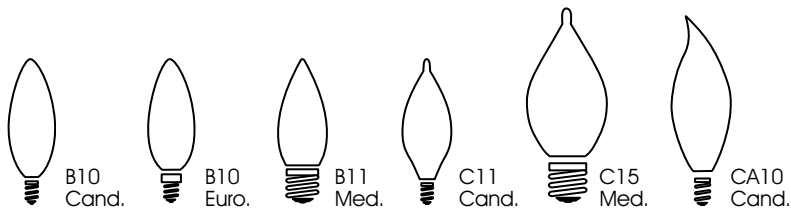

Incandescent Lamps

Watts	Bulb	Base	Satco Product Number	Lamp Code	Volts	Finish	Master/Inner Carton	Pkg. Type	Filament	Avg. Rated Hours	Lumens	MOL	Notes
60		Cand.	S3790	60B10/W	120	White	120/10	CD/2	CC-2V	1500	630	3 3/4"	
			A3690	60B10/W	130	White	500/25	Box	CC-2V	2500	564	3 3/4"	
			A3590	60B10/W	130	White	120/10	CD/2	CC-2V	2500	564	3 3/4"	
			S2972	60B10/VLX	120	Nat Day Frost	50/10	CD/1	CC-2V	2000	650	3 7/8"	3
			S3388	60B10/220V	220	Clear	500/25	Box	CC-2F	1000	650	3 3/4"	
		E14 Euro.	S3392	60B10	120	Clear	500/25	Box	CC-2V	1500	650	3 3/4"	
			S4713	60B10	120	Clear	120/10	CD/2	CC-2V	1500	650	3 3/4"	
			S3382	60B10/F	120	Frosted	500/25	Box	CC-2V	1500	640	3 3/4"	
			S4716	60B10/F	120	Frosted	120/10	CD/2	CC-2V	1500	640	3 3/4"	
		B10/B11 Med.	S3293	60B11	120	Clear	500/25	Box	CC-2V	1500	650	3 7/8"	
			S3793	60B11	120	Clear	120/10	CD/2	CC-2V	1500	650	3 7/8"	
			S4470	KR60B11	120	Clear	500/25	Box	CC-2V	2500	720	3 7/8"	1
			S4741	60B10/FAN	120	Fan Bulb Clear	120/10	CD/2	CC-2V	2000	650	3 7/8"	
			A3693	60B11	130	Clear	500/25	Box	CC-2V	2500	650	3 7/8"	
			A3593	60B11	130	Clear	120/10	CD/2	CC-2V	2500	650	3 7/8"	
			S3296	60B11/F	120	Frosted	500/25	Box	CC-2V	1500	640	3 7/8"	
			S3796	60B11/F	120	Frosted	120/10	CD/2	CC-2V	1500	640	3 7/8"	
			S4743	60B10/FAN/F	120	Fan Bulb Frosted	120/10	CD/2	CC-2V	2000	640	3 7/8"	
			A3696	60B11/F	130	Frosted	500/25	Box	CC-2V	2500	640	3 7/8"	
			A3596	60B11/F	130	Frosted	120/10	CD/2	CC-2V	2500	640	3 7/8"	
			S3299	60B11/W	120	White	500/25	Box	CC-2V	1500	580	3 7/8"	
			S3799	60B11/W	120	White	120/10	CD/2	CC-2V	1500	580	3 7/8"	
			A3699	60B11/W	130	White	500/25	Box	CC-2V	2500	550	3 7/8"	
			A3599	60B11/W	130	White	120/10	CD/2	CC-2V	2500	550	3 7/8"	
		C11 Cand.	S3405	60C11	120	Satin Spun	500/25	Box	C-7A	4000	606	4"	
			S2705	60C11	120	Satin Spun	120/12	CD/2	C-7A	4000	606	4"	
		C15 Med.	S2715	60C15	120	Satin Spun	500/25	Box	C-9	4000	606	4 1/2"	
			S3415	60C15	120	Satin Spun	120/12	CD/2	C-9	4000	606	4 1/2"	
	CA10 Cand.	S3262	60CA10	120	Clear	500/25	Box	CC-2V	1500	672	4 1/4"		
		S3762	60CA10	120	Clear	120/10	CD/2	CC-2V	1500	672	4 1/4"		
		S4467	KR60CA10	120	Clear	500/25	Box	CC-2V	2500	720	4 1/4"	1	
		A3662	60CA10	130	Clear	500/25	Box	CC-2V	2500	642	4 1/4"		
		A3562	60CA10	130	Clear	120/10	CD/2	CC-2V	2500	642	4 1/4"		

incandescent lamps