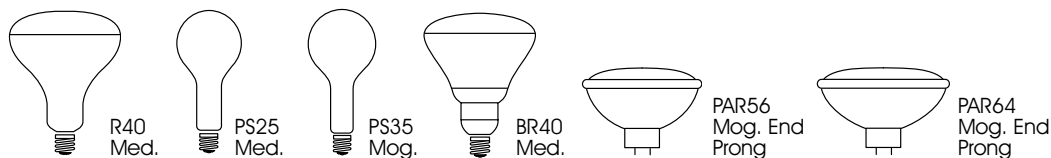

Incandescent Lamps

Watts	Bulb	Base	Satco Product Number	Lamp Code	Volts	Finish	Master/ Inner Carton	Pkg. Type	Filament	Avg. Rated Hours	Lumens	MOL	Notes		
300		Med.	S4959	300M/CL	130	Clear	24	Box	C-9	2500	3600	6 15/16"			
			S4960	300M/IF	130	Frosted	24	Box	C-9	2500	3600	6 15/16"			
		Mog	S4961	300PS35/CL	130	Clear	12	Box	C-9	2500	3600	9 3/8"			
			S4962	300/PS35/IF	130	Frosted	12	Box	C-9	2500	3600	9 3/8"			
			S2986	300PS35/SB/IF	120	Silver Bowl Inside Frost	24	Sleeve	C-9	1000	5400	9 3/8"			
		Med.	S4353	300BR/FL	120	Reflector Flood	24	Sleeve	CC-2V	2000	3030	6 1/2"			
				Mog End Prong	S4812	300PAR56/NSP	120	Nar. Spt	12	Box	CC-13	2000	3840	5"	
	S4345	300PAR56/NSP			130	Nar. Spt	12	Box	CC-13	2000	3840	5"			
	S4810	300PAR56/MFL			120	Med Fld	12	Box	CC-13	2000	3840	5"			
	S4346	300PAR56/MFL			130	Med Fld	12	Box	CC-13	2000	3840	5"			
	S4811	300PAR56/WFL			120	Wide Fld	12	Box	CC-13	2000	3840	5"			
	S4347	300PAR56/WFL			130	Wide Fld	12	Box	CC-13	2000	3840	5"			
	375		Med.	S4366	375R40/1	120	Cl. Heat	24	Sleeve	C-11	5000		7 5/8"		
	500		Mog. End Prong	S4349	500PAR64/MFL	120	Med. Fl.	6	Box	CC-13	2000	6500	6"		
S4350				500PAR64/MFL	130	Med. Fl.	6	Box	CC-13	2000	6500	6"			
S4348				500PAR64/NSP	120	Nar. Spt	6	Box	CC-13	2000	6500	6"			
S4351				500PAR64/WFL	120	Wide Fld	6	Box	CC-13	2000	6500	6"			
S4352				500PAR64/WFL	130	Wide Fld	6	Box	CC-13	2000	6500	6"			
		Mog.	S2987	500PS35/CL	120	Clear	24	Sleeve	CC-8	1000	10000	9 3/8"			
			S2988	500PS35/CL	130	Clear	24	Sleeve	CC-8	1000	10000	9 3/8"			
			S2989	500PS35/IF	130	Frost	24	Sleeve	CC-8	1000	10000	9 3/8"			

General Incandescent Notes

- = Product by a manufacturer other than Satco
- = Product by one of the Primary lamp manufacturers
- CD/1 = Carded or Clamshell - 1 lamp per card
- CD/2 = Carded or Clamshell - 2 lamps per card
- CD/4 = Carded or Clamshell - 4 lamps per card

Incandescent Notes

1. 1 Krypton decorative bulbs create a brilliant sparkle, similar to the look of halogen. Additionally, Krypton bulbs last longer than conventional incandescent bulbs, maintaining their lumen output for the full course of their life.
2. 2 While these very long life lamps were originally designed for traffic signals, we offer them primarily as an extraordinarily long life product. Per Title 20 Section 1605.3(m) of the California code of regulations, these lamps may not be sold or offered for sale in the state of California for use in traffic signals.

1. 3 These Natural Spectrum light bulbs contain Neodymium, a rare earth element that filters out the excessive yellow part of the spectrum to which our eyes are most sensitive. Made of hand

blown glass, these incredible bulbs are the closest replication of natural sunlight available in an incandescent. These bulbs last up to five times longer than ordinary bulbs, show colors more accurately, increase the contrast between black and white, and reduce glare, eyestrain, and fatigue. While other manufacturers use a film that can degrade from the heat of the incandescent filament, the Neodymium in these lamps are integral to the glass, and therefore will last for the life of the bulb.