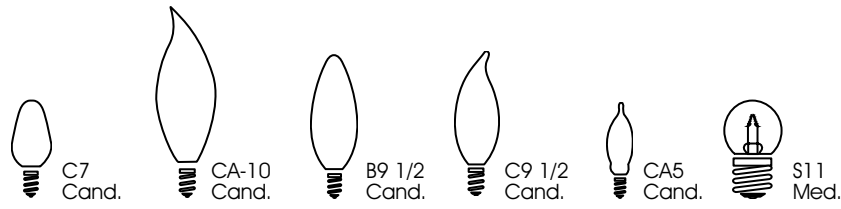

Incandescent Lamps

incandescent lamps

Watts	Bulb	Base	Satco Product Number	Lamp Code	Volts	Finish	Master/Inner Carton	Pkg. Type	Filament	Avg. Rated Hours	Lumens	MOL	Notes
7	C7 Cand. 	Cand.	S3691	7C7	120	Clear	2000/25	Bulk	C-7A	3000	35	2 1/8"	
			S3791	7C7	120	Clear	400/20	CD/2	C-7A	3000	35	2 1/8"	
			S4725	7C7	120	Clear	48/12	CD/4	C-7A	3000	35	2 1/8"	
			S3902	7C7	130	Clear	120/10	Sleeve/10	C-7A	2500	35	1 7/8"	
			S3692	7C7/W	120	White	2000/25	Bulk	C-7A	3000	20	2 1/8"	
			S3792	7C7/W	120	White	400/20	CD/2	C-7A	3000	20	2 1/8"	
			S4726	7C7/W	120	White	48/12	CD/4	C-7A	3000	20	2 1/8"	
	CA-10 	Cand.	S3866	7CA10/12V	12	Clear	500/25	Box	CC-2V	1500	65	4 1/4"	
7.5	B9 1/2 	Cand.	S4994	7 1/2B9 1/2 Showroom	120	Clear	500/25	Bulk	C-7A	3000	37	3 1/2"	
	C9 1/2 	Cand.	S4988	7 1/2C9 1/2 Showroom	120	Clear	500/25	Bulk	C-7A	3000	37	3 1/2"	
	CA5 	Cand.	S3241	7 1/2CA5	120	Clear	2000/50	Box	C-7A	1500	40	2 7/8"	
			S3242	7 1/2CA5/F	120	Frosted	2000/50	Box	C-7A	1500	35	2 7/8"	
			S3243	7 1/2CA5/FY	120	Fr. Yellow	2000/50	Box	C-7A	1500	35	2 7/8"	
	S11 	Med.	S3606	7 1/2S11	120	Clear	1000/25	Sleeve	C-7A	2500	40	2 1/4"	
			S3794	7 1/2S11	120	Clear	240/20	CD/1	C-7A	2500	40	2 1/4"	
			S3607	7 1/2S11/W	120	Gloss Wht	1000/25	Sleeve	C-7A	2500	20	2 1/4"	
			S3795	7 1/2S11/W	120	Gloss Wht	240/20	CD/1	C-7A	2500	20	2 1/4"	
			S3608	7 1/2S11/B	120	Cer. Blue	1000/25	Sleeve	C-7A	2500	-	2 1/4"	
			S4508	7 1/2S11/B	120	Cer. Blue	120/10	CD/1	C-7A	2500	-	2 1/4"	
			S3609	7 1/2S11/G	120	Cer. Green	1000/25	Sleeve	C-7A	2500	-	2 1/4"	
			S4509	7 1/2S11/G	120	Cer. Green	120/10	CD/1	C-7A	2500	-	2 1/4"	
			S3610	7 1/2S11/O	120	Cer. Orange	1000/25	Sleeve	C-7A	2500	-	2 1/4"	
			S4510	7 1/2S11/O	120	Cer. Orange	120/10	CD/1	C-7A	2500	-	2 1/4"	
			S3611	7 1/2S11/R	120	Cer. Red	1000/25	Sleeve	C-7A	2500	-	2 1/4"	
			S4511	7 1/2S11/R	120	Cer. Red	120/10	CD/1	C-7A	2500	-	2 1/4"	
	S4512	7 1/2S11/Y	120	Cer. Yellow	120/10	CD/1	C-7A	2500	-	2 1/4"