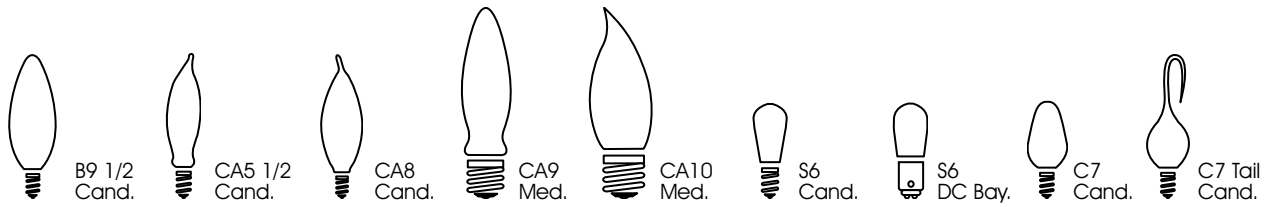

Incandescent Lamps

incandescent lamps

Watts	Bulb	Base	Satco Product Number	Lamp Code	Volts	Finish	Master/Inner Carton	Pkg. Type	Filament	Avg. Rated Hours	Lumens	MOL	Notes	
3		Cand.	S3659	3BA9 1/2/Flicker	120	Clear	500/25	Box	Neon	1000	-	3 1/2"		
			S3759	3BA9 1/2/Flicker	120	Clear	120/12	CD/1	Neon	1000	-	3 1/2"		
		Cand.	S3661	3CA5 1/2/Flicker	120	Clear	500/25	Box	Neon	1000	-	3 1/4"		
			S3761	3CA5 1/2/Flicker	120	Clear	120/12	CD/1	Neon	1000	-	3 1/4"		
		Cand.	S3656	3CA8/Flicker	120	Clear	500/25	Box	Neon	1000	-	3 7/8"		
			S3756	3CA8/Flicker	120	Clear	120/12	CD/1	Neon	1000	-	3 7/8"		
		Med.	S3660	3CA9/Flicker	120	Clear	500/25	Box	Neon	1000	-	4 9/16"		
			S3760	3CA9/Flicker	120	Clear	120/12	CD/1	Neon	1000	-	4 9/19"		
		Med.	S3657	3CA10/Flicker	120	Clear	500/25	Box	Neon	1000	-	4 1/16"		
			S3757	3CA10/Flicker	120	Clear	120/12	CD/1	Neon	1000	-	4 1/16"		
		Cand.	S4567	3S6/5	130	Clear	10	Sleeve/10	C-6	1500	10	1 7/8"		
	4		Cand.	S3680	4C7	120	Clear	2000/50	Bulk	C-7A	3000	16	2 1/8"	
				S3797	4C7	120	Clear	400/20	CD/2	C-7A	3000	16	2 1/8"	
				S4724	4C7	120	Clear	48/12	CD/4	C-7A	3000	16	2 1/8"	
S3681				4C7/W	120	White	2000/50	Bulk	C-7A	3000	8	2 1/8"		
5		Cand.	S4520	5C7	120	Silicone Tail	144/12	CD/2	C-7A	1000	10	2 1/2 +		
6		Cand.	S4568	6S6/6V	6	Clear	10	Sleeve/10	C-6	1500	40	1 7/8"		
			S4569	6S6/12V	12	Clear	10	Sleeve/10	C-6	1500	40	1 7/8"		
			S4570	6S6/24V	24	Clear	10	Sleeve/10	C-6	1500	40	1 7/8"		
			S4571	6S6/48V	48	Clear	10	Sleeve/10	C-6	1500	40	1 7/8"		
			S3900	6S6	130	Clear	120/10	Sleeve/10	C-7A	2500	30	1 7/8"		
			S4717	6S6	130	Clear	120/12	CD/2	C-7A	2500	30	1 7/8"		
			S4572	6S6/230V	230	Clear	10	Sleeve/10	C-7A	1500	25	1 7/8"		
		DC Bay.	S3901	6S6/DC	130	Clear	120/10	Sleeve/10	C-7A	2500	30	1 7/8"		