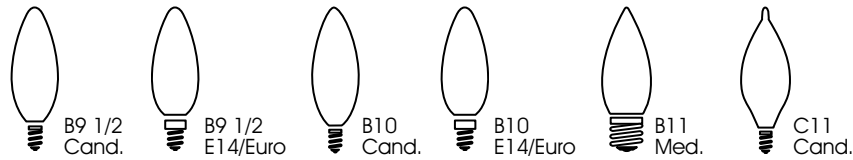

Incandescent Lamps

Watts	Bulb	Base	Satco Product Number	Lamp Code	Volts	Finish	Master/Inner Carton	Pkg. Type	Filament	Avg. Rated Hours	Lumens	MOL	Notes		
40		Cand.	A3689	40B9 1/2/W	130	White	500/25	Box	CC-2V	2500	328	3 1/2"			
			A3589	40B9 1/2/W	130	White	120/10	CD/2	CC-2V	2500	328	3 1/2"			
			S3725	40B9 1/2/DIA	120	Cl. Crystal Cut	120/10	CD/2	CC-2V	1500	370	3 7/8"			
			S3818	40B9 1/2/A	120	Trans Amber	500/25	Box	CC-2V	1500	-	3 1/2"			
		E14 Euro.	S3391	40B9 1/2	120	Clear	500/25	Box	CC-2V	1500	370	3 1/2"			
			S4712	40B9 1/2	120	Clear	120/10	CD/2	CC-2V	1500	370	3 1/2"			
			S3381	40B9 1/2/F	120	Frosted	500/25	Box	CC-2V	1500	360	3 1/2"			
			S4715	40B9 1/2/F	120	Frosted	120/10	CD/2	CC-2V	1500	360	3 1/2"			
		B10 Cand.	S2971	40B10/VLX	120	Nat Day Frost	50/10	CD/1	CC-2V	2000	370	3 7/8"	3		
			S3387	40B10/220V	220	Clear	500/25	Box	CC-2F	1000	330	3 3/4"			
			S3385	40B10/F/220V	220	Frosted	500/25	Box	CC-2F	1000	330	3 3/4"			
		E14/Euro.	S3394	40B10/220V	220	Clear	500/25	Box	CC-2F	1000	330	3 3/4"			
				B10/B11 Med.	S3232	40B11	120	Clear	500/25	Box	CC-2V	1500	370	3 7/8"	
					S3732	40B11	120	Clear	120/10	CD/2	CC-2V	1500	370	3 7/8"	
	S4469	KR40B11			120	Clear	500/25	Box	CC-2V	2500	380	3 7/8"	1		
	S4740	40B10/FAN			120	Fan Bulb Clear	120/12	CD/2	CC-2V	2000	370	3 7/8"			
		B10/B11 Med.	A3632	40B11	130	Clear	500/25	Box	CC-2V	2500	370	3 7/8"			
			A3532	40B11	130	Clear	120/10	CD/2	CC-2V	2500	370	3 7/8"			
			S3235	40B11/F	120	Frosted	500/25	Box	CC-2V	1500	360	3 7/8"			
			S3735	40B11/F	120	Frosted	120/10	CD/2	CC-2V	1500	360	3 7/8"			
S4742			40B10/FAN/F	120	Fan Bulb Frosted	120/12	CD/2	CC-2V	2000	360	3 7/8"				
A3635			40B11/F	130	Frosted	500/25	Box	CC-2V	2500	360	3 7/8"				
A3535			40B11/F	130	Frosted	120/10	CD/2	CC-2V	2500	360	3 7/8"				
S3238			40B11/W	120	White	500/25	Box	CC-2V	1500	330	3 7/8"				
S3738			40B11/W	120	White	120/10	CD/2	CC-2V	1500	330	3 7/8"				
A3638			40B11/W	130	White	500/25	Box	CC-2V	2500	320	3 7/8"				
A3538			40B11/W	130	White	120/10	CD/2	CC-2V	2500	320	3 7/8"				
S3384			40B11/230V	230	Clear	500/25	Box	CC-2F	1000	370	3 7/8"				
	C11 Cand.	S3404	40C11	120	Satin Spun	500/25	Box	C-7A	4000	316	4"				
		S2704	40C11	120	Satin Spun	120/12	CD/1	C-7A	4000	316	4"				

incandescent lamps