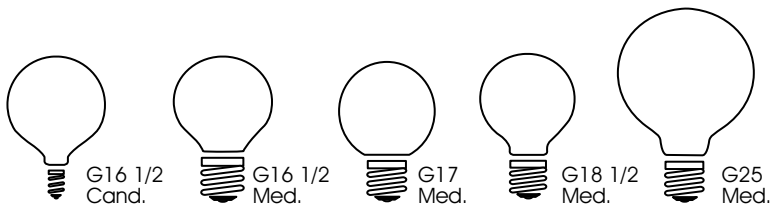

Incandescent Lamps

Watts	Bulb	Base	Satco Product Number	Lamp Code	Volts	Finish	Master/Inner Carton	Pkg. Type	Filament	Avg. Rated Hours	Lumens	MOL	Notes			
40		Cand.	S3823	40G16 1/2	120	Clear	500/25	Box	CC-2V	1500	384	3"				
			S3728	40G16 1/2	120	Clear	120/10	CD/2	CC-2V	1500	384	3"				
			S4472	KR40G16 1/2	120	Clear	500/25	Box	CC-2V	2500	380	3"				
			A3923	40G16 1/2	130	Clear	500/25	Box	CC-2V	2500	360	3"				
			A3523	40G16 1/2	130	Clear	120/10	CD/2	CC-2V	2500	360	3"				
			S3826	40G16 1/2/W	120	Sat. White	500/25	Box	CC-2V	1500	348	3"				
			S3754	40G16 1/2/W	120	Sat. White	120/10	CD/2	CC-2V	1500	348	3"				
			A3926	40G16 1/2/W	130	Sat. White	500/25	Box	CC-2V	2500	325	3"				
			A3526	40G16 1/2/W	130	Sat. White	120/10	CD/2	CC-2V	2500	325	3"				
			S3261	40G16 1/2/W	120	Gloss Wht	500/25	Box	CC-2V	1500	348	3"				
			S2974	40G16 1/2/VLX	120	Nat Day Frost	50/10	CD/1	CC-2V	2000	370	3"	3			
			S3245	40G16 1/2/SL	120	Silver Crown	500/25	Box	CC-2V	1500	384	3"				
					Med.	S3839	40G16 1/2	120	Clear	500/25	Box	CC-2V	1500	370	3 1/4"	
						S3842	40G16 1/2/W	120	Gloss Wht	500/25	Box	CC-2V	1500	320	3 1/4"	
		Med.	S3967	40G17/IF	130	Inside Frst	500/25	Box	CC-9	1000	348	3 1/8"				
			S4709	40G17/IF	130	Inside Frst	120/10	CD/1	CC-9	1000	348	3 1/8"				
			S3968	40G17/W	130	Gloss Wht	500/25	Box	CC-9	1000	348	3 1/8"				
			S4710	40G17/W	130	Gloss Wht	120/10	CD/1	CC-9	1000	348	3 1/8"				
		Med.	S3888	40G18 1/2	120	Clear	250/25	Box	C-9	1500	368	3 1/2"				
			S3828	40G18 1/2/W	120	Gloss Wht	250/25	Box	C-9	1500	280	3 1/2"				
		Med.	S3448	40G25	120	Clear	72/6	Box	CC-9	2500	384	4 3/8'				
			S4048	40G25/3PK	120	Clear	40 3pk	3pk	CC-9	2500	384	4 3/8'				
			A3648	40G25	130	Clear	72/6	Box	CC-9	3000	360	4 3/8'				
			A4148	40G25/3PK	130	Clear	40 3pk	3pk	CC-9	3000	360	4 3/8'				
			A3644	40G25/220V	220	Clear	72/6	Box	CC-9	2500	212	4 3/8'				
			S3441	40G25/W	120	Gloss Wht	72/6	Box	CC-9	2500	340	4 3/8'				
			S4041	40G25/W/3PK	120	Gloss Wht	40 3pk	3pk	CC-9	2500	340	4 3/8'				
			A3641	40G25/W	130	Gloss Wht	72/6	Box	CC-9	3000	320	4 3/8'				
			A4141	40G25/W/3PK	130	Gloss Wht	40 3pk	3pk	CC-9	3000	320	4 3/8'				
			A3645	40G25/W/220V	220	Gloss Wht	72/6	Box	CC-9	2500	187	4 3/8'				
			S3861	40G25/SL	120	Silver Crown	72/6	Box	CC-9	1500	280	4 3/8'				
			S4815	40G25/VLX	120	Nat Day Frost	50/10	Box	C-9	5000	320	4 3/8'	3			

Incandescent lamps

Have a special requirement? Visit our website at www.satco.com

When using a 130 Volt Lamp on a 120 Volt line, life is extended by approx. 2.5 times and lumens are reduced approx. 20%