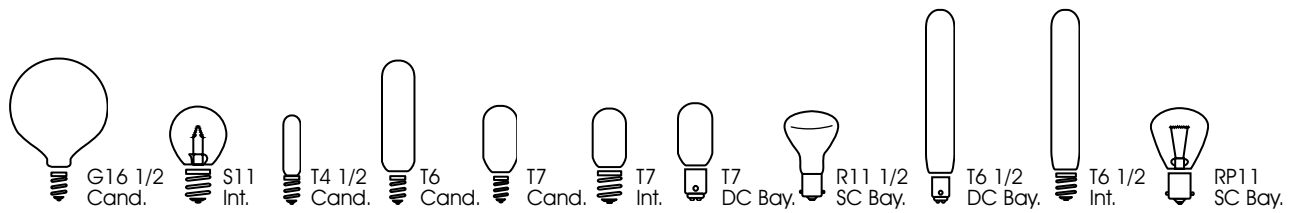

Incandescent Lamps

Watts	Bulb	Base	Satco Product Number	Lamp Code	Volts	Finish	Master/Inner Carton	Pkg. Type	Filament	Avg. Rated Hours	Lumens	MOL	Notes
15		Cand.	S3821	15G16 1/2	120	Clear	500/25	Box	C-7A	1500	114	3"	
			S3726	15G16 1/2	120	Clear	120/10	CD/2	C-7A	1500	114	3"	
			A3921	15G16 1/2	130	Clear	500/25	Box	C-7A	2500	98	3"	
			A3521	15G16 1/2	130	Clear	120/10	CD/2	C-7A	2500	98	3"	
			S3824	15G16 1/2/W	120	Sat. White	500/25	Box	C-7A	1500	94	3"	
			S3752	15G16 1/2/W	120	Sat. White	120/10	CD/2	C-7A	1500	94	3"	
			A3924	15G16 1/2/W	130	Sat. White	500/25	Box	C-7A	2500	83	3"	
			A3524	15G16 1/2/W	130	Sat. White	120/10	CD/2	C-7A	2500	83	3"	
			S3236	15G16 1/2/W	120	Gloss Wht	500/25	Box	C-7A	1500	94	3"	
	S11	Int.	S3628	15S11/N	115/125	Clear	600/10	Box	C-7A	1500	100	2 3/8"	
	T4 1/2	Cand.	S3913	15T4 1/2/C	130	Clear	10	Sleeve/10	C-7A	1000	90	1 1/2"	5
	T6	Cand.	S3910	15T6	130	Clear	120/10	Sleeve/10	C-5A	2500	95	3 1/16"	
			S3912	15T6/145V	145	Clear	120/10	Sleeve/10	C-5A	2500	80	3 1/16"	
			S3315	15T6/F	120	Frost	500/25	Sleeve	C-5A	2500	90	4"	5
			S3715	15T6/F	120	Frost	72/6	CD/2	C-5A	2500	90	4"	5
T7	Cand.	S3905	15T7C	130	Clear	120/10	Sleeve/10	C-5A	2500	95	2 1/4"		
		S4718	15T7C	130	Clear	120/12	CD/1	C-5A	2500	95	2 1/4"		
		S3911	15T7/N	130	Clear	120/10	Sleeve/10	C-5A	2500	95	2 1/4"		
	Int.	S4722	15T7/N	130	Clear	120/12	CD/1	C-5A	2500	95	2 1/4"		
		DC Bay.	S3906	15T7/DC	130	Clear	120/10	Sleeve/10	C-5A	2500	95	2 1/4"	
			S4719	15T7/DC	130	Clear	120/12	CD/1	C-5A	2500	95	2 1/4"	
20	R11 1/2	SC Bay	S1383	1383	12-13	Frosted	600/10	Box	C-6	600	200	2 1/2"	
			S3618	1383/TF	12-13	Frst / ShatterPrf	10	Box	C-6	600	200	2 1/2"	4
	T6 1/2	DC Bay	S3297	20T6 1/2DC	130	Clear	500/25	Box	C-6	1500	150	5 3/8"	
			S3298	20T6 1/2DC/F	130	Frosted	500/25	Box	C-6	1500	140	5 3/8"	
		Int.	S3280	20T6 1/2N	130	Clear	500/25	Box	C-6	1500	150	5 3/8"	
S3281	20T6 1/2N/F		130	Frosted	500/25	Box	C-6	1500	140	5 3/8"			
24	RP11	SC Bay	S3624	1133	6-8	Clear	600/10	Box	C-6	300	400	2 1/4"	
			S3724	1133	6-8	Clear	240/20	CD/2	C-6	300	400	2 1/4"	

Incandescent lamps