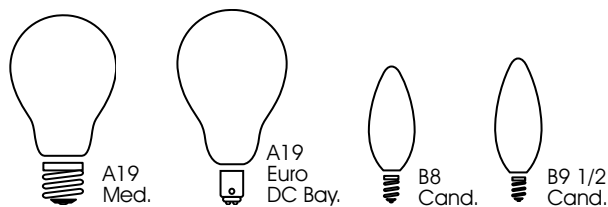

Incandescent Lamps

incandescent lamps

Watts	Bulb	Base	Satco Product Number	Lamp Code	Volts	Finish	Master/Inner Carton	Pkg. Type	Filament	Avg. Rated Hours	Lumens	MOL	Notes			
40	A19 	Med	S6041	40A19/CL	120	Clear	120	2pk	C-9	2500	340	4 1/8"				
			S3941	40A19/CL	130	Clear	120	2pk	C-9	2500	320	4 1/8"				
			S4020	40A19/CL	130	Clear	30 4pk	4pk	C-9	1000	320	4 1/8"				
			S6051	40A19/F	120	Frosted	120	2pk	C-9	2500	340	4 1/8"				
			S1711	40A19/F	120	Frosted	48	4pk	C-9	1500	340	4 1/8"				
			S3951	40A19/F	130	Frosted	120	2pk	C-9	2500	320	4 1/8"				
			S1810	40A19/W	120	White	48	4pk	C-9	1500	280	4 1/8"				
			S3991	40A19/W	130	White	40 3pk	3pk	C-9	1250	288	4 1/8"				
			S4010	40A19/W	130	White	30 4pk	4pk	C-9	1000	288	4 1/8"				
			S3859	40A/Bug	130	Yellow	24	2pk	C-9	2000	-	4 1/8"				
			S4980	40A/R	130	Cer Red	24/12	Sleeve	C-9	1000	-	4 1/8"				
			S4981	40A/B	130	Cer Blue	24/12	Sleeve	C-9	1000	-	4 1/8"				
			S4982	40A/G	130	Cer Grn	24/12	Sleeve	C-9	1000	-	4 1/8"				
			S4983	40A/Y	130	Cer Yellow	24/12	Sleeve	C-9	1000	-	4 1/8"				
			S4076	40A19/W/230V	230	White	120	Box	CC-2F	2500	330	4 1/8"				
			40	Euro DC Bay. 	Euro DC Bay.	S5030	40A19/F	130	Frosted	120	Box	CC-6	2500	330	4 1/8"	
S5040	40A19/F/230V	220				Frosted	120	Box	CC-2F	2500	330	4 1/8"				
40	B8 	Cand.	S3347	40B8/Petite	130	Clear	500/25	Box	CC-2V	1500	384	3"				
			B9 1/2 	Cand.	S3283	40B9 1/2	120	Clear	500/25	Box	CC-2V	1500	384	3 1/2"		
					S3783	40B9 1/2	120	Clear	120/10	CD/2	CC-2V	1500	384	3 1/2"		
					S4996	KR40B9 1/2	120	Clear	500/25	Box	CC-2V	2500	380	3 7/8"	1	
					S3717	KR40B9 1/2	120	Clear	120/10	CD/2	CC-2V	2500	380	3 7/8"	1	
					A3683	40B9 1/2	130	Clear	500/25	Box	CC-2V	2500	384	3 1/2"		
					A3583	40B9 1/2	130	Clear	120/10	CD/2	CC-2V	2500	384	3 1/2"		
					S3286	40B9 1/2/F	120	Frosted	500/25	Box	CC-2V	1500	384	3 1/2"		
					S3786	40B9 1/2/F	120	Frosted	120/10	CD/2	CC-2V	1500	384	3 1/2"		
					A3686	40B9 1/2/F	130	Frosted	500/25	Box	CC-2V	2500	384	3 1/2"		
					A3586	40B9 1/2/F	130	Frosted	120/10	CD/2	CC-2V	2500	384	3 1/2"		
					S3289	40B9 1/2/W	120	White	500/25	Box	CC-2V	1500	328	3 1/2"		
					S3789	40B9 1/2/W	120	White	120/10	CD/2	CC-2V	1500	328	3 1/2"