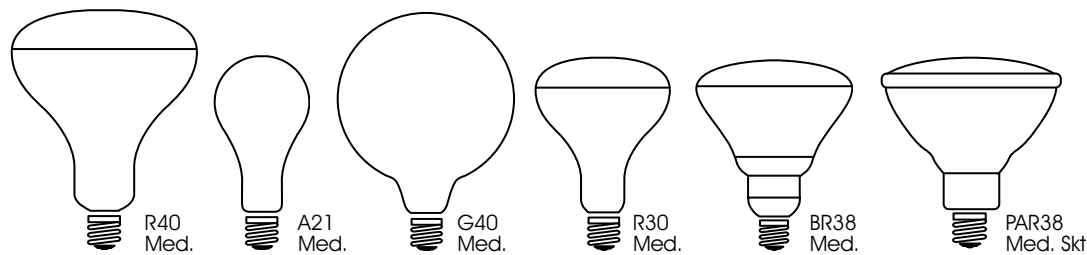

Incandescent Lamps

Watts	Bulb	Base	Satco Product Number	Lamp Code	Volts	Finish	Master/Inner Carton	Pkg. Type	Filament	Avg. Rated Hours	Lumens	MOL	Notes
125	R40	Med	S4750	125R40/1	120	Clear Heat	12	Box	C-11	5000	-	6 1/2"	
135	A21	Med.	S2999 ▲	135A21/TS/8M/SS	120	Clear Extra Long Life	24	Sleeve	C-11V	8000	1750	4 7/16"	2
150	A21	Med.	S3981	150A21/CL	130	Clear	24	Box	C-9	2500	1750	5 1/16"	
			S3980	150A21/F	130	Frosted	24	Box	C-9	2500	1750	5 1/16"	
			S4822 ■	150A21/VLX	120	Nat Day Frosted	50/10	Box	C-9	5000	1400	5 1/16"	3
			SHATTER PROOF S4883	150A21/TF	130	Frosted ShatterPrf	24	Box	C-9	2500	1750	5 1/16"	4
G40	Med.	S3014	150G40	120	Clear	24/6	Box	C-9	4000	1700	6 3/4"		
		S3004	150G40/W	120	Gloss Wht	24/6	Box	C-9	4000	1550	6 3/4"		
R30	Med.	S2852	150R30/GRO	120	Blue	96/12	Box	C-9	2000	-	5 5/16"		
BR38	Med.	S4421	150BR38/FL	120	Clear	12	Box	CC-9	2000	1550	5 5/16"		
		S4423	150BR38/FL/2PK	120	Clear	8 2pks	2pk	CC-9	2000	1550	5 5/16"		
		S4431	150BR38/FL	130	Clear	12	Box	CC-9	2000	1550	5 5/16"		
		E27/Med.	S5001	150BR38/FL/230V	230	Clear	12	Box	CC-9	2000	1550	5 5/16"	
PAR38	Med Skt	S4954 ▲	150PAR/FL	130	Clear	15	Box	CC-6	750	2175	5 5/16"		
		S4955 ▲	150PAR/SP	130	Clear	15	Box	CC-6	750	2175	5 5/16"		

incandescent lamps