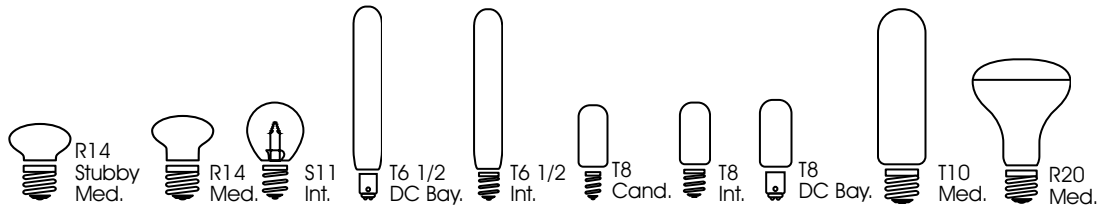

Incandescent Lamps

Watts	Bulb	Base	Satco Product Number	Lamp Code	Volts	Finish	Master/Inner Carton	Pkg. Type	Filament	Avg. Rated Hours	Lumens	MOL	Notes	
25		Int.	S3205	25R14N	120	Clear	500/25	Box	CC-2V	1500	135	2 5/8"		
			S4700	25R14N	120	Clear	120/10	CD/1	CC-2V	1500	135	2 5/8"		
		Med. Stubby	S3601	25R14	120	Clear	500/25	Box	CC-2V	1500	135	2 1/4"		
		Med.	S3604	25R14	120	Clear	500/25	Box	CC-2V	1500	135	2 5/8"		
			S4704	25R14	120	Clear	120/10	CD/1	CC-2V	1500	135	2 5/8"		
		Int.	S3630	25S11/N		Clear	600/10	Box	CC-2V	1500	210	2 3/8"		
		DC Bay.	S3248	25T6 1/2/DC	130	Clear	500/25	Box	C-8	1500	180	5 3/8"		
			S3711	25T6 1/2/DC	130	Clear	120/10	CD/1	C-8	1500	180	5 3/8"		
			S3249	25T6 1/2/DC/F	130	Frosted	500/25	Box	C-8	1500	170	5 3/8"		
			S3713	25T6 1/2/DC/F	130	Frosted	120/10	CD/1	C-8	1500	170	5 3/8"		
		Int.	S3222	25T6 1/2N	130	Clear	500/25	Box	C-8	1500	180	5 3/8"		
			S3708	25T6 1/2N	130	Clear	120/10	CD/1	C-8	1500	180	5 3/8"		
			S3223	25T6 1/2N/F	130	Frosted	500/25	Box	C-8	1500	170	5 3/8"		
			S3709	25T6 1/2N/F	130	Frosted	120/10	CD/1	C-8	1500	170	5 3/8"		
		Cand.	S3907	25T8/C	130	Clear	120/10	Sleeve/10	C-5A	2500	190	2 5/8"		
			Int.	S3908	25T8/N	130	Clear	120/10	Sleeve/10	C-5A	2500	190	2 5/8"	
		S4720		25T8/N	130	Clear	120/12	CD/1	C-5A	2500	190	2 5/8"		
		DC Bay.		S3909	25T8/DC	130	Clear	120/10	Sleeve/10	C-5A	2500	190	2 5/8"	
				S4721	25T8/DC	130	Clear	120/12	CD/1	C-5A	2500	190	2 5/8"	
			Med.	S3250	25T10	120	Clear	500/25	Box	C-5V	1000	210	5 3/16"	
S3700	25T10			120	Clear	120/10	CD/1	C-5V	1000	210	5 3/16"			
S3251	25T10/F			120	Frosted	500/25	Box	C-5V	1000	200	5 3/16"			
S3701	25T10/F			120	Frosted	120/10	CD/1	C-5V	1000	200	5 3/16"			
30		Med.	S3210	30R20	120	Frosted	96/12	Sleeve	CC-9	2000	185	4"		
			S2810	30R20	130	Frosted	96/12	Sleeve	CC-9	2000	185	4"		

incandescent lamps