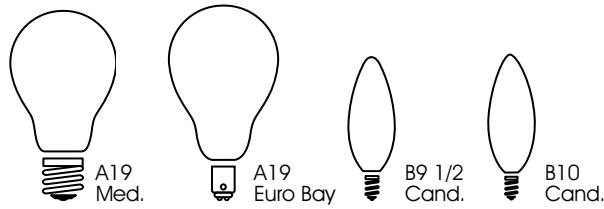

Incandescent Lamps

incandescent lamps

Watts	Bulb	Base	Satco Product Number	Lamp Code	Volts	Finish	Master/Inner Carton	Pkg. Type	Filament	Avg. Rated Hours	Lumens	MOL	Notes		
60		Med.	S6042	60A19/CL	120	Clear	120	2pk	C-9	2500	610	4 1/8"			
			S3942	60A19/CL	130	Clear	120	2pk	C-9	2500	580	4 1/8"			
			S4021	60A19/CL	130	Clear	30 4pks	4pk	C-9	1000	640	4 1/8"			
			S6052	60A19/F	120	Frosted	120	2pk	C-9	2500	610	4 1/8"			
			S1712	60A19/F	120	Frosted	48	4pk	C-9	1500	610	4 1/8"			
			S3952	60A19/F	130	Frosted	120	2pk	C-9	2500	580	4 1/8"			
			S1811	60A19/W	120	White	48	4pk	C-9	1500	550	4 1/8"			
			S3992	60A19/W	120	White	40 3pks	3pk	C-9	1250	576	4 1/8"			
			S4011	60A19/W	130	White	30 4pks	4pk	C-9	1000	576	4 1/8"			
			S4817	60A19/CL/MLX	120	Nat Day Clear	50/10	Box	C-9	5000	465	4 1/8"	3		
			S4816	60A19/MLX	120	Nat Day Frost	50/10	Box	C-9	5000	465	4 1/8"	3		
			S2992	60A19TS/8M/SS	120	Clear Extra Long Life	120/6	Sleeve	C-11V	8000	595	4 7/16"	2		
	S2984	60A/SPK	120	Soft Pink	24	Sleeve	CC-8	1000	-	4 7/16"					
	S2991	60A/GRO	120	GRO	6	Sleeve	C-9	1000	-	4 7/16"					
	S3938	60A/Bug	130	Yellow	24	2pk	C-9	2000	-	4 1/8"					
	S3927	60A/RS/TF/2PK	130	Frost ShatterPrf	12 2pks	2pk	C-9	5000	520	4 1/8"	4				
	S3955	60A/SL	130	Silver Crown	24	Box	C-9	1500	580	4 1/8"					
	S4984	60A/R	130	Cer Red	24/12	Sleeve	C-9	1000	-	4 1/8"					
	S4985	60A/B	130	Cer Blue	24/12	Sleeve	C-9	1000	-	4 1/8"					
	S4986	60A/G	130	Cer Green	24/12	Sleeve	C-9	1000	-	4 1/8"					
	S4987	60A/Y	130	Cer Yel	24/12	Sleeve	C-9	1000	-	4 1/8"					
	S4077	60A19/W/230V	230	White	120	Box	CC-2F	2500	630	4 1/8"					
	S5031	60A19/F	130	Frosted	120	Box	CC-6	2500	630	4 1/8"					
	S5041	60A19/F/230V	230	Frosted	120	Box	CC-2F	2500	630	4 1/8"					
			Euro Bay												
		B9 1/2	Cand.	S3819	60B9 1/2/A	120	Trans. Amber	500/25	Box	CC-2V	1500	-	3 1/2"		
			Cand.	S3284	60B10	120	Clear	500/25	Box	CC-2V	1500	672	3 3/4"		
S3784	60B10			120	Clear	120/10	CD/2	CC-2V	1500	672	3 3/4"				
S4997	KR60B10			120	Clear	500/25	Box	CC-2V	2500	720	3 7/8"	1			
S3718	KR60B10			120	Clear	120/10	CD/2	CC-2V	2500	720	3 7/8"	1			
A3684	60B10			130	Clear	500/25	Box	CC-2V	2500	642	3 3/4"				
A3584	60B10			130	Clear	120/10	CD/2	CC-2V	2500	642	3 3/4"				
S3287	60B10/F			120	Frosted	500/25	Box	CC-2V	1500	672	3 3/4"				
S3787	60B10/F			120	Frosted	120/10	CD/2	CC-2V	1500	672	3 3/4"				
A3687	60B10/F			130	Frosted	500/25	Box	CC-2V	2500	642	3 3/4"				
A3587	60B10/F			130	Frosted	120/10	CD/2	CC-2V	2500	642	3 3/4"				
S3290	60B10/W			120	White	500/25	Box	CC-2V	1500	630	3 3/4"				

Have a special requirement? Visit our website at www.satco.com

When using a 130 Volt Lamp on a 120 Volt line, life is extended by approx. 2.5 times and lumens are reduced approx. 20%