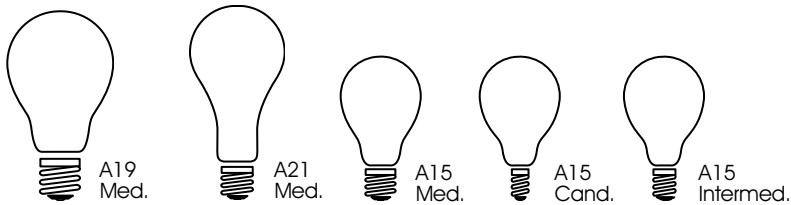

Incandescent Lamps

incandescent lamps

Watts	Bulb	Base	Satco Product Number	Lamp Code	Volts	Finish	Master/Inner Carton	Pkg. Type	Filament	Avg. Rated Hours	Lumens	MOL	Notes	
30/ 70/ 100		A19 Med.	S1824	30/100A19/W <i>Reduced Size</i>	120	White	36/12	Sleeve	CC-8	2500	250/ 700/ 950	4 1/8"		
		A21 Med.	S1820	30/100A21/W	120	White	36/12	Sleeve	CC-2V/C-9	2500	250/ 700/ 950	5 1/16"		
34		A19 Med.	S4460 ▲	40A/34/SS	120	Frosted	48	4pk	CC-8	1500	385	4 7/16"		
			S4990 ▲	40A/34/SS	130	Frosted	48	4pk	CC-8	1500	375	4 7/16"		
40		A15 Med.	S3810	40A15/CL	130	Clear	500/25	Box	C-9	2500	290	3 1/2"		
			S3720	40A15/CL	130	Clear	240/20	CD/1	C-9	2500	290	3 1/2"		
			S3811	40A15/F	130	Frosted	500/25	Box	C-9	2500	280	3 1/2"		
			S3721	40A15/F	130	Frosted	240/20	CD/1	C-9	2500	280	3 1/2"		
			S4881	40A15/TF	130	Frost ShatterPrf	500/25	Box	C-9	2500	280	3 1/2"	4	
			S2976 ■	40A15/VLX	120	Nat Day Frost	50/10	CD/1	C-9	5000	300	3 1/2"	3	
			A15 Cand.	S4160	40A15/CL/E12S	130	Clear	500/25	Box	C-9	1000	430	3.36"	
			S2740	40A15/CL/E17	120	Clear	120/10	CD/2	C-9	1000	430	3.36"		
			S4161	40A15/F/E12S	130	Frosted	500/25	Box	C-9	1000	430	3.36"		
			S2741	40A15/F/E17	120	Frosted	120/10	CD/2	C-9	1000	430	3.36"		
			Intermed.	S4164	40A15/CL/E17	130	Clear	500/25	Box	C-9	1000	430	3.36"	
			S2744	40A15/CL/E17	120	Clear	120/10	CD/2	C-9	1000	430	3.36"		
			S4165	40A15/F/E17	130	Frosted	500/25	Box	C-9	1000	430	3.36"		
	S2745	40A15/F/E17	120	Frosted	120/10	CD/2	C-9	1000	430	3.36"				

SHATTER PROOF

Have a special requirement? Visit our website at www.satco.com

When using a 130 Volt Lamp on a 120 Volt line, life is extended by approx. 2.5 times and lumens are reduced approx. 20%