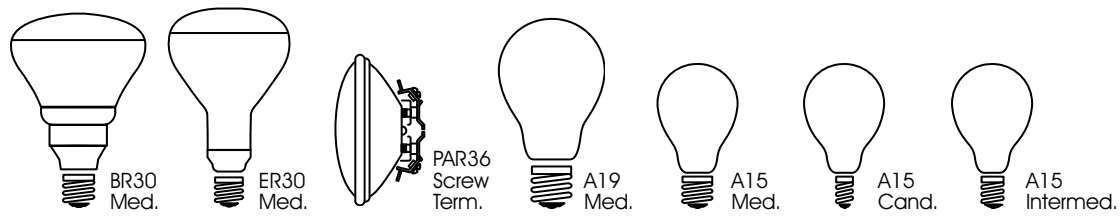

Incandescent Lamps

Watts	Bulb	Base	Safco Product Number	Lamp Code	Volts	Finish	Master/Inner Carton	Pkg. Type	Filament	Avg. Rated Hours	Lumens	MOL	Notes
50		Med.	S3259	50BR30/FL	120	Frosted	96/12	Sleeve	CC-9	2000	550	5 3/8"	
		Med.	S4956	50ER30	130	Frosted	24	Sleeve	CC-6	2000	310	6 1/8"	
		Screw Term.	S4805 ▲	50PAR36/NSP	12	Clear	12	Box	C-6	2000	330	2 3/4"	
			S4804 ▲	50PAR36/WFL	12	Clear	12	Box	C-6	2000	330	2 3/4"	
52		Med.	S4461 ▲	60A52/SS	120	Frosted	48	4pk	CC-8	1500	745	4 7/16"	
			S4991 ▲	60A52/SS	130	Frosted	48	4pk	CC-8	1500	740	4 7/16"	
60		Med.	S3870	60A15/CL	130	Clear	500/25	Box	C-9	2500	580	3 1/2"	
			S3739	60A15/CL	130	Clear	240/20	CD/1	C-9	2500	580	3 1/2"	
			S3871	60A15/F	130	Frosted	500/25	Box	C-9	2500	530	3 1/2"	
			S3740	60A15/F	130	Frosted	240/20	CD/1	C-9	2500	530	3 1/2"	
			S4882	60A15/TF	130	Frosted ShatterPrf	500/25	Box	C-9	2500	530	3 1/2"	
60		Cand.	S4162	60A15/CL/E12S	130	Clear	500/25	Box	C-9	1000	700	3.36"	
			S2742	60A15/CL/E12S	120	Clear	120/10	CD/1	C-9	1000	700	3.36"	
			S4163	60A15/F/E12S	130	Frosted	500/25	Box	C-9	1000	700	3.36"	
			S2743	60A15/F/E12S	120	Frosted	120/10	CD/1	C-9	1000	700	3.36"	
60		Intermed.	S4166	60A15/CL/E17	130	Clear	500/25	Box	C-9	1000	700	3.36"	
			S2747	60A15/CL/E17	120	Clear	120/10	CD/1	C-9	1000	700	3.36"	
			S4165	60A15/F/E17	130	Frosted	500/25	Box	C-9	1000	700	3.36"	
			S2747	60A15/F/E17	120	Frosted	120/10	CD/1	C-9	1000	700	3.36"	

incandescent lamps