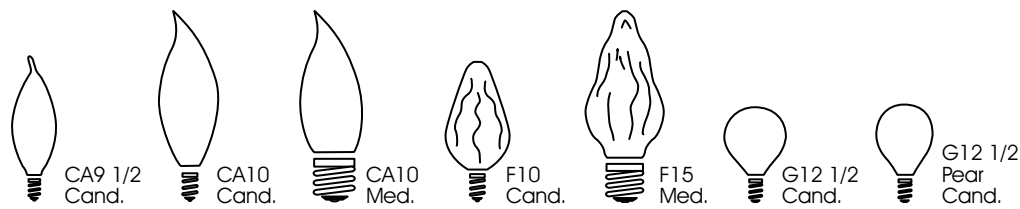

Incandescent Lamps

Watts	Bulb	Base	Satco Product Number	Lamp Code	Volts	Finish	Master/Inner Carton	Pkg. Type	Filament	Avg. Rated Hours	Lumens	MOL	Notes	
25		Cand.	S4465	KR25CA9 1/2	120	Clear	500/25	Box	CC-2V	2500	212	3 15/16"	1	
		Cand.	S3868	25CA10/12V	12	Clear	500/25	Box	CC-2V	1500	250	4 1/4"		
		Med.	S3264	25CA10	120	Clear	500/25	Box	CC-2V	1500	210	4 1/4"		
			S3764	25CA10	120	Clear	120/10	CD/2	CC-2V	1500	210	4 1/4"		
			A3664	25CA10	130	Clear	500/25	Box	CC-2V	2500	210	4 1/4"		
			A3564	25CA10	130	Clear	120/10	CD/2	CC-2V	2500	210	4 1/4"		
			S3869	25CA10/12V	12	Clear	500/25	Box	CC-2V	1500	250	4 1/4"		
			S3267	25CA10/F	120	Frosted	500/25	Box	CC-2V	1500	200	4 1/4"		
			S3767	25CA10/F	120	Frosted	120/10	CD/2	CC-2V	1500	200	4 1/4"		
			A3667	25CA10/F	130	Frosted	500/25	Box	CC-2V	2500	200	4 1/4"		
			A3567	25CA10/F	130	Frosted	120/10	CD/2	CC-2V	2500	200	4 1/4"		
		Cand.	S3371	25F10	120	Clear	500/25	Box	C-7A	1500	195	3 1/16"		
			S2771	25F10	120	Clear	120/12	CD/2	C-7A	1500	195	3 1/16"		
			S3372	25F10/W	120	White	500/25	Box	C-7A	1500	185	3 1/16"		
			S2772	25F10/W	120	White	120/12	CD/2	C-7A	1500	185	3 1/16"		
			S3373	25F10/AU	120	Aurora	500/25	Box	C-7A	1500	190	3 1/16"		
			S2773	25F10/AU	120	Aurora	120/12	CD/2	C-7A	1500	190	3 1/16"		
			S3374	25F10/A	120	Amber	500/25	Box	C-7A	1500	-	3 1/16"		
			S2774	25F10/A	120	Amber	120/12	CD/2	C-7A	1500	-	3 1/16"		
		Med.	S3363	25F15	120	Clear	300/25	Box	CC-9	1500	225	4 1/2"		
			S2763	25F15	120	Clear	120/12	CD/2	CC-9	1500	225	4 1/2"		
			S3364	25F15/W	120	White	300/25	Box	CC-9	1500	195	4 1/2"		
			S2764	25F15/W	120	White	120/12	CD/2	CC-9	1500	195	4 1/2"		
			S3365	25F15/AU	120	Aurora	300/25	Box	CC-9	1500	200	4 1/2"		
			S2765	25F15/AU	120	Aurora	120/10	CD/2	CC-9	1500	200	4 1/2"		
S3366			25F15/A	120	Amber	300/25	Box	CC-9	1500	-	4 1/2"			
	Cand.	S3846	25G12 1/2	120	Clear	500/25	Box	C-7A	1500	180	2 3/8"			
			Cand.	S3863	25G12 1/2/W	120	Sat. White	500/25	Box	C-7A	1500	180	2 3/8"	
S3751	25G12 1/2/W			120	Sat. White	120/10	CD/2	C-7A	1500	202	2 3/8"			

Don't see the lamp you need? Call Customer Service 1-800-43-SATCO

When using a 130 Volt Lamp on a 120 Volt line, life is extended by approx. 2.5 times and lumens are reduced approx. 20%