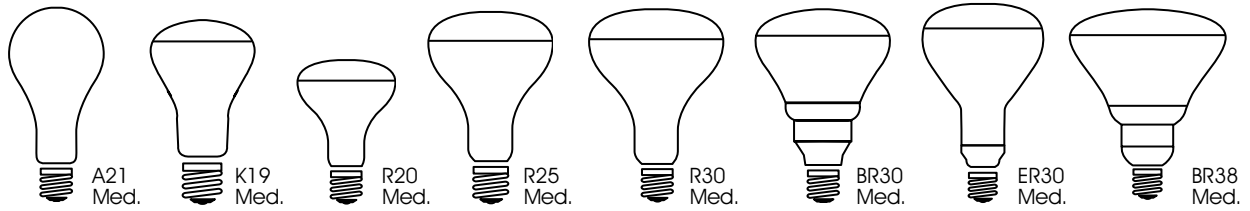

Incandescent Lamps

Watts	Bulb	Base	Satco Product Number	Lamp Code	Volts	Finish	Master/Inner Carton	Pkg. Type	Filament	Avg. Rated Hours	Lumens	MOL	Notes	
75		Med.	S5012	75A21/F/12V	12	Frosted	120/6	Box	C-6	1500	720	5 5/16"		
			S5022	75A21/F/34V	34	Frosted	120/6	Box	C-6	1500	720	5 5/16"		
			S3934	75A21/IF	130	Frosted	120/6	Sleeve	C-9	5000	680	5 5/16"		
			S4819	75A21/CL/VLX	120	Nat Day Clear	50/10	Box	C-9	5000	630	5 1/16"	3	
			S4818	75A21/VLX	120	Nat Day Frost	50/10	Box	C-9	5000	630	5 1/16"	3	
			SHATTER PROOF S3972	75A21/TF	130	Frost ShatterPrf	24	2pk	C-9	2500	620	5 5/16"	4	
		K19	Med.	S4978	75K19/2PK	120	White	12 2pk	2pk	C-9	1500	680	4 1/8"	
			Med.	S3211	75R20	120	Frosted	96/12	Sleeve	CC-9	2000	690	4"	
	S2811			75R20	130	Frosted	96/12	Sleeve	CC-9	2000	690	4"		
			Med.	S2851	75R25/GRO	120	Blue	96/12	Box	C-9	2000	-	4 3/4"	
		Med.	S4825	75R30/FL/VLX	120	Nat Day Frost	50/10	Box	C-9	5000	680	5 3/8"	3	
		Med.	S3240	75BR30/R	130	Red	96/12	Sleeve	C-9	2000	-	5 3/8"		
S3227			75BR30/G	130	Green	96/12	Sleeve	C-9	2000	-	5 3/8"			
S3228			75BR30/B	130	Blue	96/12	Sleeve	C-9	2000	-	5 3/8"			
S3239			75BR30/A	130	Amber	96/12	Sleeve	C-9	2000	-	5 3/8"			
S3213			75BR30/PK	130	Pink	96/12	Sleeve	C-9	2000	-	5 3/8"			
		Med.	S4957	75ER30	130	Frosted	24	Sleeve	CC-6	2000	620	6 1/8"		
		Med.	S4420	75BR38/FL	120	Clear	12	Box	CC-9	2000	700	5 5/16"		
S4422			75BR38/FL/2PK	120	Clear	8 2pk	2pk	CC-9	2000	700	5 5/16"			
S4430			75BR38/FL	130	Clear	12	Box	CC-9	2000	700	5 5/16"			
E27/ Med.			S5000	75BR38/FL/230V	230	Clear	12	Box	CC-9	2000	700	5 5/16"		

Don't see the lamp you need? Call Customer Service 1-800-43-SATCO

When using a 130 Volt Lamp on a 120 Volt line, life is extended by approx. 2.5 times and lumens are reduced approx. 20%