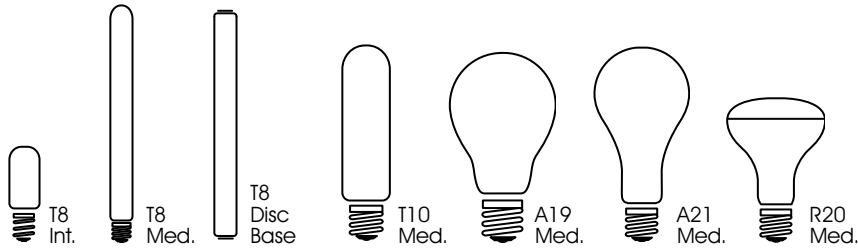

Incandescent Lamps

Incandescent lamps

Watts	Bulb	Base	Satco Product Number	Lamp Code	Volts	Finish	Master/Inner Carton	Pkg. Type	Filament	Avg. Rated Hours	Lumens	MOL	Notes
40	 	Int.	S3917	40T8N	130	Microwave Clear	120/10	CD/1	CC-2V	2000		2 5/8"	
		Med.	S2977 ■	40T8	130	Clear Showcase	10	Box	C-8	2000	265	12"	
		Disc Base*	S2980 ▲	L40	120	Clear Lumiline	24	Sleeve	C-8	1500	325	11 3/4"	
			*S2981 ▲	L40/W	120	White Lumiline	12	Sleeve	C-8	1500	295	11 3/4"	
		Med.	S3252	40T10	120	Clear	500/25	Box	C-5V	1000	300	5 5/8"	
			S3702	40T10	120	Clear	120/10	CD/1	C-5V	1000	300	5 5/8"	
			S3253	40T10/F	120	Frosted	500/25	Box	C-5V	1000	290	5 5/8"	
			S3703	40T10/F	120	Frosted	120/10	CD/1	C-5V	1000	290	5 5/8"	
50		Med.	S5011	50A19/F/12V	12	Frosted	120/6	Box	C-6	1500	540	4 1/8"	
			S5021	50A19/F/34V	34	Frosted	120/6	Box	C-6	1500	540	4 1/8"	
			S3969	50A/RS	130	Frosted	24	2pk	C-9	2500	320	4 1/8"	
50/ 100/ 150		Med.	S1821	50/150A21/W	120	White	36/12	Sleeve	CC-2V/C-9	2500	520/ 1050/ 1570	5 5/16"	
			S2985 ▲	50/150A21/PK	120	Soft Pink 3-way	12	Sleeve	CC-8	1200	-	5 5/16"	
			S4823 ■	50/150A21/MLX	120	Nat Day Frost	50/10	Box	C-9	5000	350/ 910/ 1260	5 5/16"	3
50/ 200/ 250		Med.	S1823 ▲	50/250A21/W	120	White	12	Sleeve	C-9	1500	640/ 3300/ 3940	5 5/16"	
50		Med.	S3204	50R20	120	Frosted	96/12	Sleeve	CC-9	2000	375	4"	
			S3804	50R20	130	Frosted	96/12	Sleeve	CC-9	2000	375	4"	
			S4886	50R20/TF	120	Frosted ShatterPrf	96/12	Sleeve	CC-9	2000	375	4"	4
			S3200	50R20/R	130	Red	96/12	Sleeve	CC-9	2000	-	4"	
			S3201	50R20/G	130	Green	96/12	Sleeve	CC-9	2000	-	4"	
			S3202	50R20/B	130	Blue	96/12	Sleeve	CC-9	2000	-	4"	
			S3203	50R20/A	130	Amber	96/12	Sleeve	CC-9	2000	-	4"	
			S3212	50R20/PK	130	Pink	96/12	Sleeve	CC-9	2000	-	4"	
			S2850	50R20/GRO	120	Blue	96/12	Box	C-9	2000	-	4"	

*To be discontinued

Visit our website at www.satco.com

When using a 130 Volt Lamp on a 120 Volt line, life is extended by approx. 2.5 times and lumens are reduced approx. 20%