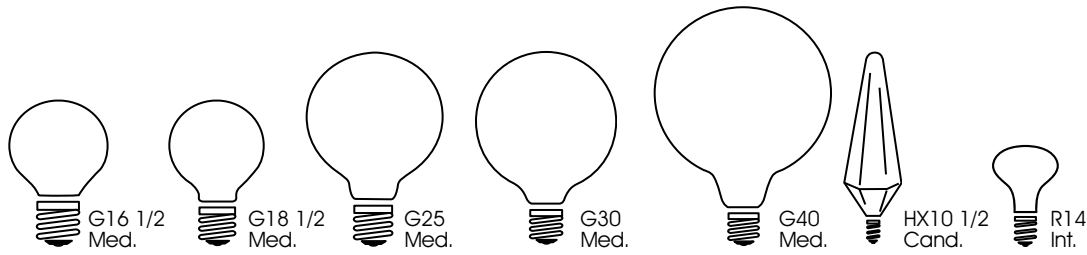

Incandescent Lamps

incandescent lamps

Watts	Bulb	Base	Satco Product Number	Lamp Code	Volts	Finish	Master/Inner Carton	Pkg. Type	Filament	Avg. Rated Hours	Lumens	MOL	Notes
25		Cand.	S3822	25G16 1/2	120	Clear	500/25	Box	C-7A	1500	232	3"	
			S3727	25G16 1/2	120	Clear	120/10	CD/2	C-7A	1500	232	3"	
			S4471	KR25G16 1/2	120	Clear	500/25	Box	CC-2V	2500	212	3"	
			A3922	25G16 1/2	130	Clear	500/25	Box	C-7A	2500	186	3"	
			A3522	25G16 1/2	130	Clear	120/10	CD/2	C-7A	2500	186	3"	
			S3825	25G16 1/2/W	120	Sat. White	500/25	Box	C-7A	1500	202	3"	
			S3753	25G16 1/2/W	120	Sat. White	120/2	CD/2	C-7A	1500	202	3"	
			A3925	25G16 1/2/W	130	Sat. White	500/25	Box	C-7A	2500	162	3"	
			A3525	25G16 1/2/W	130	Sat. White	120/10	CD/2	C-7A	2500	162	3"	
			S3260	25G16 1/2/W	120	Gloss Wht	500/25	Box	C-7A	1500	175	3"	
			S2975	25G16 1/2/MLX	120	Nat Day Frost	50/10	CD/1	CC-2V	2000	220	3"	3
			S3244	25G16 1/2/SL	120	Silver Crown	500/25	Box	CC-2V	1500	232	3"	
		Med.	S3838	25G16 1/2	120	Clear	500/25	Box	CC-2V	1500	210	3 1/4"	
			S3841	25G16 1/2	120	Gloss Wht	500/25	Box	CC-2V	1500	160	3 1/4"	
		Med.	S3887	25G18 1/2	120	Clear	250/25	Box	C-9	1500	158	3 1/2"	
			S3827	25G18 1/2/W	120	Gloss Wht	250/25	Box	C-9	1500	120	3 1/2"	
		Med.	S3447	25G25	120	Clear	72/6	Box	CC-9	2500	212	4 3/8"	
			A3647	25G25	130	Clear	72/6	Box	CC-9	3000	193	4 3/8"	
			S3440	25G25/W	120	Gloss Wht	72/6	Box	CC-9	2500	187	4 3/8"	
			A3640	25G25/W	130	Gloss Wht	72/6	Box	CC-9	3000	167	4 3/8"	
			S3860	25G25/SL	120	Silver Crown	72/6	Box	CC-9	1500	170	4 3/8"	
		Med.	S3651	25G30	120	Clear	72/6	Box	CC-9	2500	212	5 1/8"	
			S3653	25G30/W	120	Gloss Wht	72/6	Box	CC-9	2500	187	5 1/8"	
		Med.	S3010	25G40	120	Clear	24/6	Box	C-9	4000	120	6 3/4"	
			S3000	25G40/W	120	Gloss Wht	24/6	Box	C-9	4000	110	6 3/4"	
		Cand.	S3744	25HX10 1/2	120	Clear	120/12	CD/2	C-7A	1500	175	4 15/16"	
			S3746	25HX10 1/2/F	120	Frosted	120/12	CD/2	C-7A	1500	175	4 15/16"	
			S3748	25HX10 1/2/AU	120	Aurora	120/12	CD/2	C-7A	1500	175	4 15/16"	

Visit our website at www.satco.com

When using a 130 Volt Lamp on a 120 Volt line, life is extended by approx. 2.5 times and lumens are reduced approx. 20%