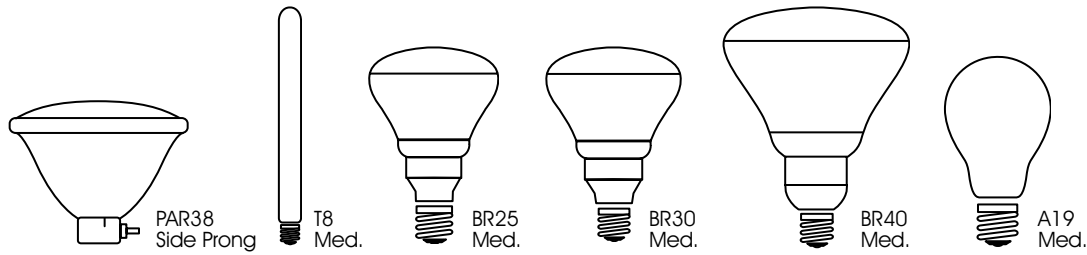

Don't see the lamp you need? Call Customer Service 1-800-43-SATCO

When using a 130 Volt Lamp on a 120 Volt line, life is extended by approx. 2.5 times and lumens are reduced approx. 20%

Incandescent Lamps