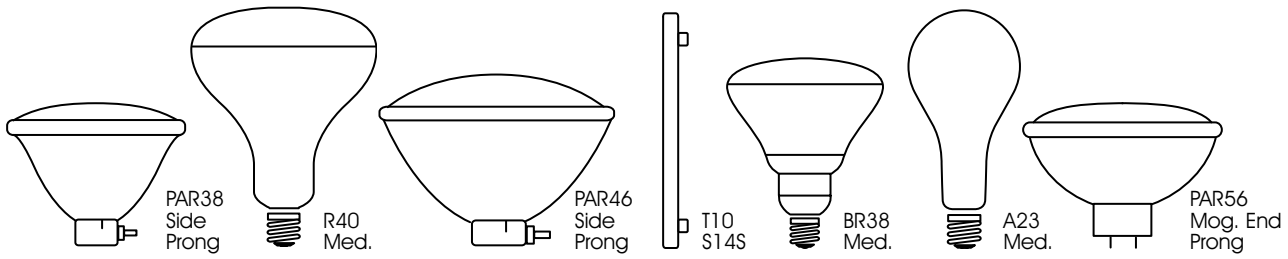

Incandescent Lamps

Watts	Bulb	Base	Satco Product Number	Lamp Code	Volts	Finish	Master/Inner Carton	Pkg. Type	Filament	Avg. Rated Hours	Lumens	MOL	Notes
150		Side Prong	S4802 ▲	150PAR/3FL/MINE	120	Clear	12	Box	CC-6	2000	1740	4 5/16"	
			S4803 ▲	150PAR/3SP/MINE	120	Clear	12	Box	CC-6	2000	1740	4 5/16"	
		Med.	S4827 ■	150R40FL/VLX	120	Nat Day Frosted	50/10	Box	C-9	5000	1450	6 1/2"	3
		Side Prong	S4339 ▲	150PAR46/3NSP	125	Narrow Spot	12	Box	CC-2V	2000	1500	4"	
		S14S	S4895 ▲	LN150	125	White	16	Box	C-8	1000	930	39 3/8"	
175		Med	S4751	175BR38/HR	120	Red Heat	12	Box	C-9	5000	-	5 5/16"	
200		Med.	S3983	200A23/CL	130	Clear	24	Box	C-9	2500	2500	6 1/16"	
			S3982	200A23/F	130	Frosted	24	Box	C-9	2500	2500	6 1/16"	
		Side Prong	S4340 ▲	200PAR46/3MFL	120	Med Fld	12	Box	CC-13	2000	2270	4"	
			S4341 ▲	200PAR46/3MFL	125	Med Fld	12	Box	CC-13	2000	2270	4"	
			S4342 ▲	200PAR46/3NSP	120	Nar Spot	12	Box	CC-13	2000	2270	4"	
			S4343 ▲	200PAR46/3NSP	125	Nar Spot	12	Box	CC-13	2000	2270	4"	
	Mog End Prong	S4344 ▲	200PAR56/MFL	120	Med Fld	12	Box	CC-13	2000	2270	5"		
250		Med.	S4999	250R40/1	120	Cl. Heat	12	Sleeve	C-9	5000	-	6 1/2"	
			SHATTER PROOF S4885	250R40/1/TF	120	Cl. Heat ShatterPrf	12	Sleeve	C-9	5000	-	6 7/8"	
			S4998	250R40/HR	120	Red Heat	12	Sleeve	C-9	5000	-	6 1/2"	
			SHATTER PROOF S4884	250R40/HR/TF	120	Red Heat ShatterPrf	12	Sleeve	C-9	5000	-	6 7/8"	

incandescent lamps

When using a 130 Volt Lamp on a 120 Volt line, life is extended by approx. 2.5 times and lumens are reduced approx. 20%