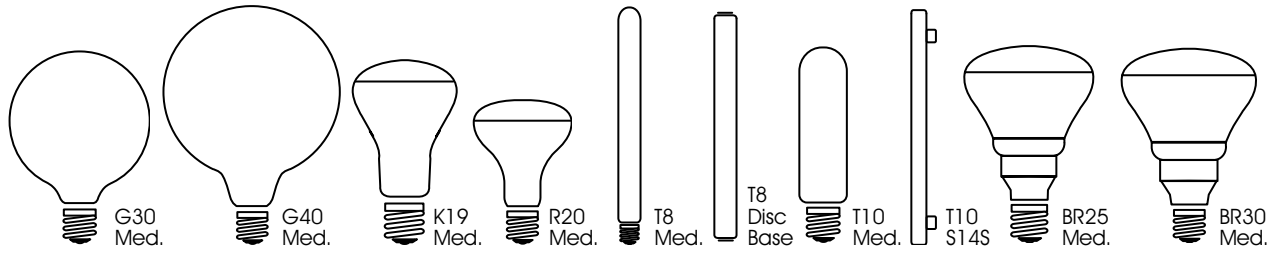

Incandescent Lamps

Watts	Bulb	Base	Satco Product Number	Lamp Code	Volts	Finish	Master/Inner Carton	Pkg. Type	Filament	Avg. Rated Hours	Lumens	MOL	Notes	
60		Med.	S3670	60G30	120	Clear	72/6	Box	CC-9	2500	650	5 1/8"		
			S3672	60G30/W	120	White	72/6	Box	CC-9	2500	575	5 1/8"		
		Med.	S3012	60G40	120	Clear	24/6	Box	C-9	4000	580	6 3/4"		
			S3002	60G40/W	120	Gloss Wht	24/6	Box	C-9	4000	550	6 3/4"		
		Med.	S4977	60K19/2PK	120	White	12 2pk	2pk	C-9	1500	520	4 1/8"		
		Med.	S4824	60R20/VLX	120	Nat Day Frost	50/10	Box	C-9	5000	520	4"	3	
		Med	S2978	60T8	130	Clear Showcase	10	Box	C-8	2000	425	12"		
		Disc Base*	S2982	L60	120	Clear Lumiline	24	Sleeve	C-8	1500	480	17 3/4"		
			*S2983	L60/W	120	White Lumiline	12	Sleeve	C-8	1500	450	17 3/4"		
		Med.	S3899	60T10/F	120	Frosted	500/25	Box	C-5V	1000	490	5 3/16"		
			S3704	60T10	120	Clear	120/10	CD/1	C-5V	1000	490	5 3/16"		
			S3896	60T10	120	Clear	500/25	Box	C-5V	1000	490	5 3/16"		
			S3705	60T10/F	120	Frosted	120/10	CD/1	C-5V	1000	480	5 3/16"		
		S14S	S4894	LN60	125	White	25	Box	C-8	1000	460	19 11/16"		
	65		Med.	S2806	65BR25/FL	120	Frosted	96/12	Sleeve	CC-6	2000	600	4 3/4"	
			Med.	S2808	65BR30/FL	120	Frosted	96/12	Box	CC-9	2000	685	5 3/8"	
S2817				65BR30/FL/2PK	120	Frosted	60 2pk	2pk	CC-9	2000	685	5 3/8"		
S3408				65BR30/FL	130	Frosted	96/12	Box	CC-9	2000	685	5 3/8"		
S3417				65BR30/FL/2PK	130	Frosted	60 2pk	2pk	CC-9	2000	685	5 3/8"		
S6208				65BR30/FL/LL	130	Frosted	24	Sleeve	CC-9	5000	532	5 3/8"		
SHATTER PROOF				S4887	65BR30/TF	120	Frosted ShatterPrf	96/12	Sleeve	C-9	2000	685	5 3/8"	4

*To be discontinued

Customer Service 1-800-43-SATCO

When using a 130 Volt Lamp on a 120 Volt line, life is extended by approx. 2.5 times and lumens are reduced approx. 20%