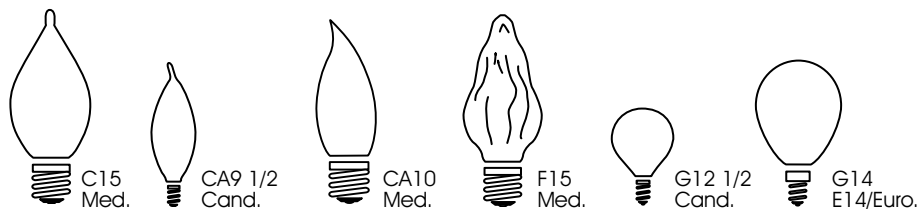

Incandescent Lamps

incandescent lamps

Watts	Bulb	Base	Satco Product Number	Lamp Code	Volts	Finish	Master/Inner Carton	Pkg. Type	Filament	Avg. Rated Hours	Lumens	MOL	Notes
40	 C15 Med.	Med.	S3414	40C15	120	Satin Spun	300/25	Box	C-7A	4000	316	4 1/2"	
			S2714	40C15	120	Satin Spun	120/12	CD/1	C-7A	4000	316	4 1/2"	
			S3416	40C15/A	120	Amber Spun	300/25	Box	C-7A	4000	-	4 1/2"	
			S2716	40C15/A	120	Amber Spun	120/12	CD/1	C-7A	4000	-	4 1/2"	
	 CA9 1/2 Cand.	Cand.	S3275	40CA9 1/2	120	Clear	500/25	Box	CC-2V	1500	370	3 7/8"	
			S3775	40CA9 1/2	120	Clear	120/10	CD/2	CC-2V	1500	370	3 7/8"	
			S4466	KR40CA9 1/2	120	Clear	500/25	Box	CC-2V	2500	380	3 15/16"	1
			A3675	40CA9 1/2	130	Clear	500/25	Box	CC-2V	2500	370	3 15/16"	
			A3575	40CA9 1/2	130	Clear	120/10	CD/2	CC-2V	2500	370	3 15/16"	
			S3279	40CA9 1/2/F	120	Frosted	500/25	Box	CC-2V	1500	384	3 15/16"	
			S3779	40CA9 1/2/F	120	Frosted	120/10	CD/2	CC-2V	1500	384	3 15/16"	
			A3679	40CA9 1/2/F	130	Frosted	500/25	Box	CC-2V	2500	350	3 15/16"	
	A3579	40CA9 1/2/F	130	Frosted	120/10	CD/2	CC-2V	2500	350	3 15/16"			
	 CA10 Med.	Med.	S3265	40CA10	120	Clear	500/25	Box	CC-2V	1500	370	4 1/4"	
			S3765	40CA10	120	Clear	120/10	CD/2	CC-2V	1500	370	4 1/4"	
			A3665	40CA10	130	Clear	500/25	Box	CC-2V	2500	370	4 1/4"	
			A3565	40CA10	130	Clear	120/10	CD/2	CC-2V	2500	370	4 1/4"	
			S3268	40CA10/F	120	Frosted	500/25	Box	CC-2V	1500	360	4 1/4"	
			S3768	40CA10/F	120	Frosted	120/10	CD/2	CC-2V	1500	360	4 1/4"	
			A3668	40CA10/F	130	Frosted	500/25	Box	CC-2V	2500	360	4 1/4"	
A3568			40CA10/F	130	Frosted	120/10	CD/2	CC-2V	2500	360	4 1/4"		
 F15 Med.	Med.	S3367	40F15	120	Clear	300/25	Box	CC-9	1500	420	4 1/2"		
		S2767	40F15	120	Clear	120/12	CD/2	CC-9	1500	420	4 1/2"		
		S3368	40F15/W	120	White	300/25	Box	CC-9	1500	372	4 1/2"		
		S2768	40F15/W	120	White	120/12	CD/2	CC-9	1500	372	4 1/2"		
		S3369	40F15/AU	120	Aurora	300/25	Box	CC-9	1500	420	4 1/2"		
		S2769	40F15/AU	120	Aurora	120/12	CD/2	CC-9	1500	420	4 1/2"		
		S3370	40F15/A	120	Amber	300/25	Box	CC-9	1500	-	4 1/2"		
		S2770	40F15/A	120	Amber	120/12	CD/2	CC-9	1500	-	4 1/2"		
 G12 1/2 Cand.	Cand.	S3847	40G12 1/2	120	Clear	500/25	Box	C-7A	1500	370	2 3/8"		
 G14 E14/Euro.	E14/Euro.	S3397	40G14	130	Clear	500/25	Box	CC-9	1000	360	3 1/8"		
		S4707	40G14	130	Clear	120/10	CD/2	CC-9	1000	360	3 1/8"		
		S3398	40G14/W	120	Gloss Wht	500/25	Box	CC-9	1000	320	3 1/8"		
		S4708	40G14/W	130	Gloss Wht	120/10	CD/2	CC-9	1000	320	3 1/8"