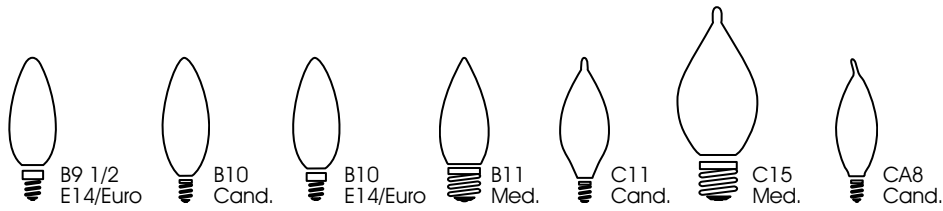

Incandescent Lamps

Watts	Bulb	Base	Satco Product Number	Lamp Code	Volts	Finish	Master/Inner Carton	Pkg. Type	Filament	Avg. Rated Hours	Lumens	MOL	Notes
25		E14/Euro	S3390	25B9 1/2	120	Clear	500/25	Box	CC-2V	1500	210	3 1/2"	
			S4711	25B9 1/2	120	Clear	120/12	CD/2	CC-2V	1500	212	3 1/2"	
			S3380	25B9 1/2/F	120	Frosted	500/25	Box	CC-2V	1500	200	3 1/2"	
			S4714	25B9 1/2/F	120	Frosted	120/10	CD/2	CC-2V	1500	200	3 1/2"	
		Cand.	S2970	25B10/MLX	120	Nat Day Frost	50/10	CD/1	CC-2V	2000	220	3 7/8"	3
			S3386	25B10/220V	220	Clear	500/25	Box	CC-2F	1000	200	3 3/4"	
		E14/Euro	S3393	25B10/220V	220	Clear	500/25	Box	CC-2F	1000	200	3 3/4"	
		Med.	S3231	25B11	120	Clear	500/25	Box	CC-2V	1500	210	3 7/8"	
			S3731	25B11	120	Clear	120/10	CD/2	CC-2V	1500	210	3 7/8"	
			S4468	KR25B11	120	Clear	500/25	Box	CC-2V	2500	212	3 7/8"	1
			A3631	25B11	130	Clear	500/25	Box	CC-2V	2500	210	3 7/8"	
			A3531	25B11	130	Clear	120/10	CD/2	CC-2V	2500	210	3 7/8"	
			S3234	25B11/F	120	Frosted	500/25	Box	CC-2V	1500	200	3 7/8"	
			S3734	25B11/F	120	Frosted	120/10	CD/2	CC-2V	1500	200	3 7/8"	
			A3634	25B11/F	130	Frosted	500/25	Box	CC-2V	2500	200	3 7/8"	
			A3534	25B11/F	130	Frosted	120/10	CD/2	CC-2V	2500	200	3 7/8"	
			S3237	25B11/W	120	White	500/25	Box	CC-2V	1500	150	3 7/8"	
			S3737	25B11/W	120	White	120/10	CD/2	CC-2V	1500	150	3 7/8"	
			A3637	25B11/W	130	White	500/25	Box	CC-2V	2500	160	3 7/8"	
			A3537	25B11/W	130	White	120/10	CD/2	CC-2V	2500	160	3 7/8"	
	Cand.	S3403	25C11	120	Satin Spun	500/25	Box	C-7A	4000	160	4"		
		S2703	25C11	120	Satin Spun	120/10	CD/1	C-7A	4000	160	4"		
		S3406	25C11/A	120	Amber Spun	500/25	Box	C-7A	4000	-	4"		
		S2706	25C11/A	120	Amber Spun	120/10	CD/1	C-7A	4000	-	4"		
	Med.	S3413	25C15	120	Satin Spun	300/25	Box	C-9	4000	160	4 1/2"		
		S2713	25C15	120	Satin Spun	120/12	CD/1	C-9	4000	160	4 1/2"		
	Cand.	S3274	25CA8	120	Clear	500/25	Box	CC-2V	1500	210	3 5/8"		
		S3774	25CA8	120	Clear	120/10	CD/2	CC-2V	1500	210	3 5/8"		
		A3674	25CA8	130	Clear	500/25	Box	CC-2V	2500	210	3 5/8"		
		A3574	25CA8	130	Clear	120/10	CD/2	CC-2V	2500	210	3 5/8"		
		S3278	25CA8/F	120	Frosted	500/25	Box	CC-2V	1500	200	3 5/8"		
		S3778	25CA8/F	120	Frosted	120/10	CD/2	CC-2V	1500	200	3 5/8"		
		A3678	25CA8/F	130	Frosted	500/25	Box	CC-2V	2500	200	3 5/8"		
		A3578	25CA8/F	130	Frosted	120/10	CD/2	CC-2V	2500	200	3 5/8"		

Incandescent lamps

Have a special requirement? Visit our website at www.satco.com

When using a 130 Volt Lamp on a 120 Volt line, life is extended by approx. 2.5 times and lumens are reduced approx. 20%