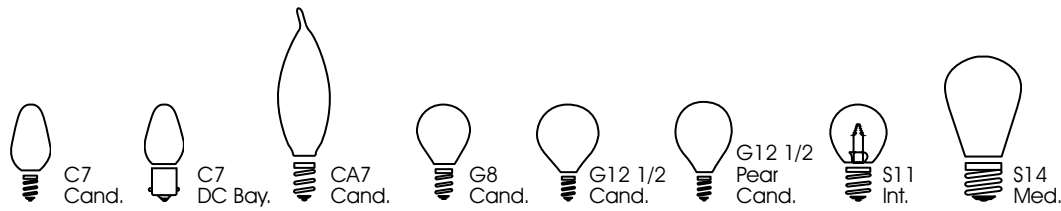

Incandescent Lamps

incandescent lamps

Watts	Bulb	Base	Satco Product Number	Lamp Code	Volts	Finish	Master/Inner Carton	Pkg. Type	Filament	Avg. Rated Hours	Lumens	MOL	Notes	
10	C7 	Cand.	S3903	10C7	130	Clear	120/10	Sleeve/10	C-7A	2500	60	2 1/8"		
		DC Bay.	S3904	10C7/DC	130	Clear	120/10	Sleeve/10	C-7A	2500	60	2 1/8"		
	CA7 	Cand.	S3272	10CA7	120	Clear	1000/25	Box	C-7A	1500	80	3"		
			S3276	10CA7/F	120	Frosted	1000/25	Box	C-7A	1500	70	3"		
	G8 	Cand.	S3864	10G8/W	120	Glossy White	1000/25	Box	C-7A	1500	50	1 7/8"		
	G12 1/2 	Cand.	S3844	10G12 1/2	120	Clear	500/25	Box	C-7A	1500	60	2 3/8"		
		Pear	S3830	10G12 1/2/W	120	Sat. White	500/25	Box	C-7A	1500	50	2 3/8"		
			S3755	10G12 1/2/W	120	Sat. White	120/10	CD/2	C-7A	1500	60	2 3/8"		
	G12 1/2 	Cand. Round	S3833	10G12 1/2/R	120	Trans Red	500/25	Box	C-7A	1500	-	2 3/8"		
			S3834	10G12 1/2/B	120	Trans Blue	500/25	Box	C-7A	1500	-	2 3/8"		
			S3835	10G12 1/2/G	120	Trans Green	500/25	Box	C-7A	1500	-	2 3/8"		
			S3836	10G12 1/2/A	120	Trans Amber	500/25	Box	C-7A	1500	-	2 3/8"		
			S3837	10G12 1/2/PK	120	Trans Pink	500/25	Box	C-7A	1500	-	2 3/8"		
	S11 	Int.	S3621	10S11/N	115/125	Clear	600/10	Box	C-7A	1500	80	2 3/8"		
			S3622	10S11/N/F	115/125	Frosted	600/10	Box	CC-2V	1500	80	2 3/8"		
	11	S14 	Med.	S3965	11S14	130	Clear	120/4	Sleeve/4	CC-9	2500	80	3 1/2"	
S4565				11S14	130	Clear	120/10	CD/1	CC-9	2500	80	3 1/2"		
S3966				11S14/F	130	Frosted	120/4	Sleeve/4	CC-9	2500	65	3 1/2"		
S4566				11S14/F	130	Frosted	120/10	CD/1	CC-9	2500	65	3 1/2"		
S3963				11S14/B	130	Cer Blue	120/4	Sleeve/4	CC-9	2500	-	3 1/2"		
S4563				11S14/B	130	Cer Blue	120/10	CD/1	CC-9	2500	-	3 1/2"		
S3962				11S14/G	130	Cer Green	120/4	Sleeve/4	CC-9	2500	-	3 1/2"		
S4562				11S14/G	130	Cer Green	120/10	CD/1	CC-9	2500	-	3 1/2"		
S3964				11S14/O	130	Cer Orange	120/4	Sleeve/4	CC-9	2500	-	3 1/2"		
S4564				11S14/O	130	Cer Orange	120/10	CD/1	CC-9	2500	-	3 1/2"		
S3961				11S14/R	130	Cer Red	120/4	Sleeve/4	CC-9	2500	-	3 1/2"		
S4561				11S14/R	130	Cer Red	120/10	CD/1	CC-9	2500	-	3 1/2"		
S3960				11S14/Y	130	Cer Yellow	120/4	Sleeve/4	CC-9	2500	-	3 1/2"		
S4560				11S14/Y	130	Cer Yellow	120/10	CD/1	CC-9	2500	-	3 1/2"		

Have a special requirement? Visit our website at www.satco.com

When using a 130 Volt Lamp on a 120 Volt line, life is extended by approx. 2.5 times and lumens are reduced approx. 20%