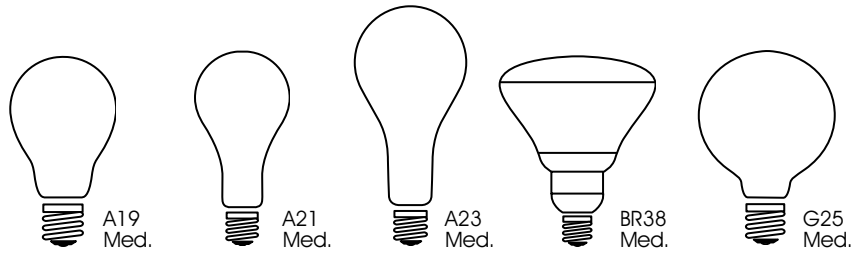

Incandescent Lamps

Watts	Bulb	Base	Satco Product Number	Lamp Code	Volts	Finish	Master/Inner Carton	Pkg. Type	Filament	Avg. Rated Hours	Lumens	MOL	Notes	
100	 A19 Med.	Med.	S3956	100A/SL	130	Silver Crown	24	Box	C-9	1500	960	4 1/8"		
			S3971	100A/RS	130	Frosted	24	2pk	C-9	2500	880	4 1/8"		
			S4079	100A19/W/230V	230	White	120	Box	CC-2F	2500	1250	4 1/8"		
		Med LHT	S6010	100A/LHT/F Left Hand Thread	130	Frost	120/6	Sleeve	C-9	2000	1200	4 1/8"		
	 A21 Med.	Med	S3935	100A21/F	130	Frosted	130	Sleeve	C-9	5000	1030	5 5/16"		
			S4821 ■	100A21/CL/VLX	120	Nat Day Clear	50/10	Box	C-9	5000	910	5 1/16"	3	
			S4820 ■	100A21/VLX	120	Nat Day Frost	50/10	Box	C-9	5000	910	5 1/16"	3	
			S3973	100A21/TF	130	Frosted ShatterPrf	24	2pk	C-9	2500	880	5 5/16"	4	
			S5013	100A21/F/12V	12	Frosted	120/6	Box	C-6	1500	980	5 5/16"		
			S5023	100A21/F/34V	34	Frosted	120/6	Box	C-6	1500	980	5 5/16"		
	 A23 Med.	Med	S3936	100A23/F	130	Frosted	120/6	Sleeve	C-9	5000	1030	6 1/16"		
	 BR38 Med.	Med.	S4424	100BR38/R	120	Red	6	Box	CC-9	2000	-	5 5/16"		
		E27/Med.	S5002	100BR38/R/230V	230	Red	6	Box	CC-9	2000	-	5 5/16"		
Med.		S4425	100BR38/A	120	Amber	6	Box	CC-9	2000	-	5 5/16"			
E27/Med.		S5003	100BR38/A/230V	230	Amber	6	Box	CC-9	2000	-	5 5/16"			
Med.		S4426	100BR38/Y	120	Yellow	6	Box	CC-9	2000	-	5 5/16"			
E27/Med.		S5004	100/BR38/Y/230V	230	Yellow	6	Box	CC-9	2000	-	5 5/16"			
Med.		S4427	100BR38/G	120	Green	6	Box	CC-9	2000	-	5 5/16"			
E27/Med.		S5005	100BR38/G/230V	230	Green	6	Box	CC-9	2000	-	5 5/16"			
Med.		S4428	100BR38/B	120	Blue	6	Box	CC-9	2000	-	5 5/16"			
E27/Med.		S5006	100BR38/B/230V	230	Blue	6	Box	CC-9	2000	-	5 5/16"			
Med.		S4429	100BR38/PK	120	Pink	6	Box	CC-9	2000	-	5 5/16"			
E27/Med.		S5007	100BR38/PK/230V	230	Pink	6	Box	CC-9	2000	-	5 5/16"			
 G25 Med.	Med.	S3450	100G25	120	Clear	72/6	Box	CC-9	2500	1000	4 3/8"			
		A3650	100G25	130	Clear	72/6	Box	CC-9	3000	1000	4 3/8"			
		S3443	100G25/W	120	Gloss Wht	72/6	Box	CC-9	2500	920	4 3/8"			
		A3643	100G25/W	130	Gloss Wht	72/6	Box	CC-9	3000	920	4 3/8"