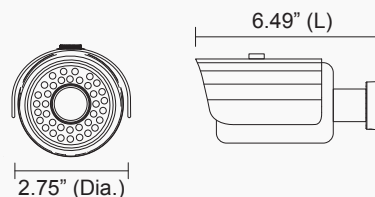

3MP Indoor/Outdoor Bullet IP Camera

O3VLB3 2.8mm fixed lens, dark grey housing

Features

- Supports 3MP @ 20fps and 1080p @ 30fps
- Built-in standard PoE (IEEE 802.3af)
- True Day/Night operation (IR cut filter)
- IR Range: 98' (depending on scene reflection)
- Supports H.264 and MJPEG codecs
- IP67 compliant
- Conformant with ONVIF profile S
- 2 year warranty

Camera Specifications

| | |
|----------------------------|----------------------------------|
| Image Sensor | Progressive scan 1/3" CMOS, 3MP |
| Maximum Resolution | 2304x1296 |
| Minimum Illumination..... | F2.0, Color: 0.37 lux, BW: 0 lux |
| White Balance | Auto, Manual |
| Exposure Control..... | Yes |
| Digital Slow Shutter | Yes |
| Backlight | BLC/HLC/D-WDR |
| Day/Night..... | IR cut filter |
| DNR..... | 3D |

Video Specifications

| | |
|-------------------------|---|
| Main Resolution..... | 2304x1296 @ 20fps, 1920x1080 / 1280x720 @ 30fps |
| Compression | H.264 (HP/MB/BP), MJPEG |
| Bitrate Control..... | VBR, CBR |
| Multiple Streaming..... | 2 streams |

Operating & Unit Specifications

| | |
|---------------------------|--|
| Power Supply | PoE, 12VDC (power supply not included) |
| Power Consumption | 4W |
| Operating Temperature .. | -20° F – 140° F |
| Operating Humidity..... | Less than 95% RH |
| Unit Dimensions | 6.49" (L) x 2.75" (Dia.) |
| Unit Weight..... | 13 oz. |
| Certifications..... | FCC, RoHS |
| Included in Package | Unit, CD (manual, software), mounting screws, L wrench |