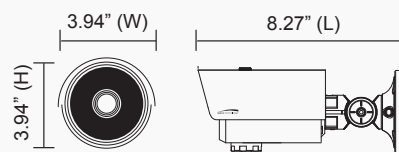

4MP Flexible Intensifier® Technology H.265 Bullet IP Camera

O4FB8M 2.8-12mm motorized lens, dark grey housing

Features

- Flexible Intensifier® Technology to fit any lighting application
- Supports up to 4MP in 16:9 widescreen format
- Built-in standard PoE (IEEE 802.3af)
- Motorized lens with auto focus
- Supports H.265, H.264, and MJPEG codecs
- Adaptive IR LEDs reduce IR saturation
- IR Range: 100' (depending on scene reflection)
- With presets for different scenarios
- True WDR (wide dynamic range) operation
- 2-way audio communication
- Sensor input and relay output
- Built-in heater and anti-fog glass reduces condensation
- IP66 compliant, weather resistant
- Conformant with ONVIF Profile S
- 5 year warranty

Camera Specifications

Image Sensor	Progressive scan 1/3" CMOS, 4MP
Maximum Resolution	2592 x 1520
Minimum Illumination	F1.4, 0.08 lux (color); 0 lux (IR LED on)
White Balance	Auto / Presets / Manual
Compensation	WDR / BLC / HLC
Day / Night	IR cut filter
Intensify	Selectable (max. 32x) / Off
Electronic Shutter Speed	1/30 - 1/10000 sec
DNR	3D

Video Specifications

Main Resolution	2592x1520 @ 25fps; 2304x1296 / 1920x1080 / 1280x720 @ 30fps
Compression	H.265 (MP/BP), H.264 (HP/MP/BP), MJPEG
Bitrate Control	VBR, CBR
Multiple Streaming	3 streams

Audio Specifications

Mono Input	64Kbps G.711 / 32Kbps G.726
Mono Output	64Kbps G.711

External Terminal Specifications

Ethernet	10/100 Mbps
Alarm	1 sensor input, 1 relay output (terminal block)
Video	BNC output (test monitor)
Audio	1 mic in, 1 line out (terminal block)
Power	DC jack

Network Specifications

Protocols	IPv4, TCP, UDP, RTP, RTSP, HTTP, SMTP, FTP, DHCP, UPnP, DNS

Network Specifications (continued)

DDNS support	Speco DDNS (free of charge)
Security	User ID & Password protection, IP address filtering, digest authentication, user access log
User Access	Max. 10 simultaneous users Actual number of users may vary depending on bandwidth

System Specifications

PoE	Standard (IEEE 802.3af)
Analytics	Motion detection, audio detection
Alarm Triggers	Analytics & sensor input
Alarm Events	FTP video file upload, email upload, relay out
Image Settings	Privacy mask

Client Specifications

Web Browser Support	Windows (Internet Explorer 8 and up)
PC Application	SecureGuard® VMS
Mobile Application	SecureGuard® Mobile (iPhone® and Android™)

Operating & Unit Specifications

Power Supply	PoE, 12VDC (power supply not included)
Power Consumption	9W
Operating Temperature	-4° F – 122° F
Operating Humidity	0% - 90% RH
Unit Dimensions	3.94" (W) x 3.94" (H) x 8.27" (L)
Unit Weight	3.1 lbs.
Certifications	FCC, RoHS