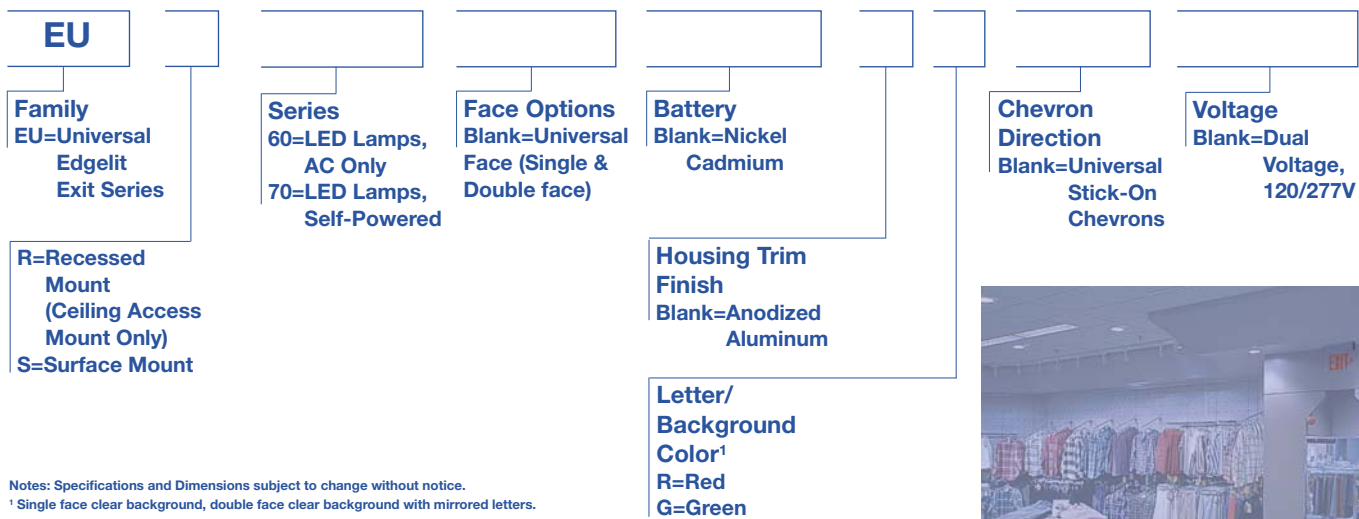

**Universal Surface Edge-Lit,
EUS Series**

- **Universal Directional Chevrons**
- **Universal Faces, Both Single and Double**
- **Anodized Aluminum**
- **Universal Mounting, Top, Back and End**
- **Available in Red and Green LED**

EU Series

Exit Signs

**Universal
Aluminum
Edge-Lit
In-Stock!**

SURE-LITES

FEATURES

	<u>EUR70R/G</u>	<u>EUR60R/G</u>	<u>EUS70R/G</u>	<u>EUS60R/G</u>
UL 924 LISTED	YES	YES	YES	YES
ETL LISTED	YES	YES	YES	YES
AC ONLY	NO	YES	NO	YES
SELF-POWERED	YES	NO	YES	NO
UNIVERSAL FACES, BOTH SINGLE (CLEAR) AND DOUBLE (MIRRORED LETTERS INCLUDED)	YES	YES	YES	YES
UNIVERSAL CHEVRONS, LEFT & RIGHT INCLUDED	YES	YES	YES	YES
RECESSED CEILING MOUNT (CEILING ACCESS MOUNT ONLY)	YES	YES	NA	NA
UNIVERSAL SURFACE MOUNT TOP, END, BACK	NA	NA	YES	YES
ALUMINUM HOUSING	YES	YES	YES	YES
UNIVERSAL VOLTAGE 120/277V	YES	YES	YES	YES
USES LESS THAN 4 WATTS OF ENERGY	YES	YES	YES	YES

NA = NOT APPLICABLE

ORDERING INFORMATION-COMplete UNIT

SAMPLE NUMBER: EUR70R

Notes: Specifications and Dimensions subject to change without notice.
¹ Single face clear background, double face clear background with mirrored letters.