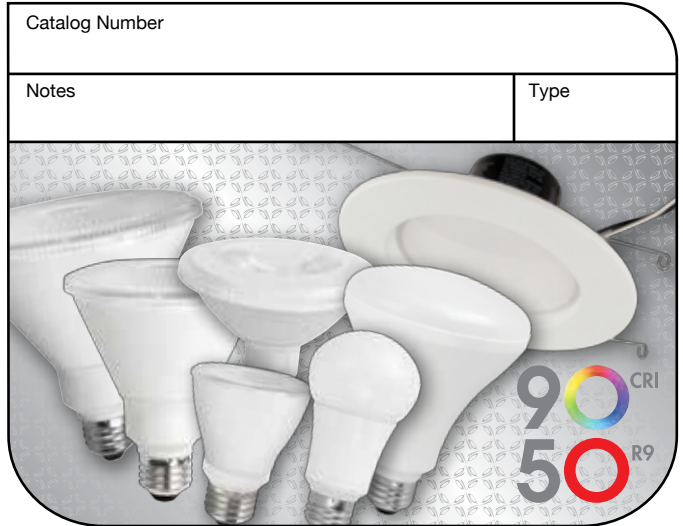

Features

Benefits

Excellent Color Consistency and CRI*	Enhances colors of focal point while maintaining uniformity throughout lighting installation from lamp to lamp
Up to 80% less energy than halogen alternatives	Instant energy savings
Long life	Minimizes replacement and maintenance costs
Smooth, clean outside housing	Seemlessly blends into lighting applications
Very low heat generation	Perfect for sensitive display lighting such as art galleries
UL approved for damp location and enclosed fixtures	Can be used outdoors when protected from elements, withstands humidity indoors/outdoors
Shatter resistant	Lower the risk of injury and breakage

PAR38