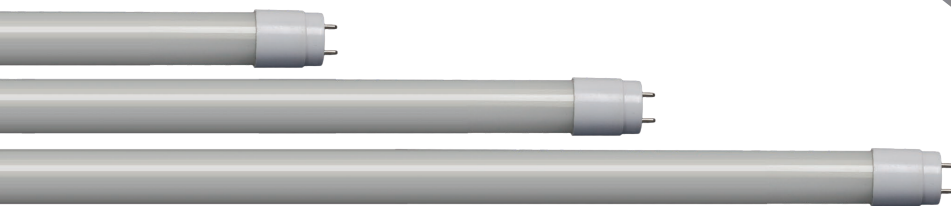

LED Glass Tube T8

Instant Start Ballast Compatible

LED compatible replacement for linear fixtures with instant start ballasts*

Limitless options for the following applications:

- Offices
- Restaurants
- Retail Stores
- Lobbies
- Schools
- Hospitals

Great features and benefits:

- >40% Energy Savings
- Long life: 50,000 hours
- No rewiring of fixture — just replace fluorescent lamp with LED lamp
- Instant on/off
- 2', 3' and 4' options available
- No Mercury
- 5 year warranty
- Rated for enclosed fixtures

Glass Tube LED T8

Direct8™
LED

LED
we know light.™

TCP

325 Campus Dr. | Aurora, Ohio 44202 | P: 800-324-1496 | tcp.com

©TCP MAR 2016/57155