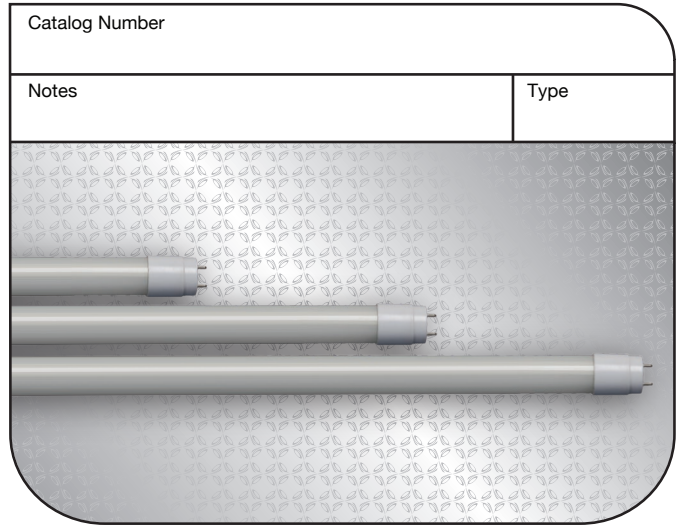

LED Glass Tube T8 Instant Start Ballast Compatible

LED 50,000 Hours average rated life

Applications:

LED compatible replacement for linear fixtures with instant start ballasts*

Features

>40% Energy Savings	No Mercury
Long life - 50,000 hours	5 year warranty
Instant on/off	2', 3' and 4' options available
No rewiring of fixture - just replace fluorescent lamp with LED lamp	Rated for enclosed fixtures

Warranties and Certifications:	Item #	Description	Wattage			Lamp Lumens			Base	CCT	CRI	R9	
			Bare Lamp Wattage	LBF (0.78)	NBF (0.88)	HBF (1.18)	LBF (0.78)	NBF (0.88)					HBF (1.18)
5 YEAR WARRANTY 	LED4T815IS30K	LED 15W Instant Start Compatible 4 Foot T8 - 3000K	15	15	17	20	1440	1625	2175	G13	3000K	82	>0
	LED4T815IS35K	LED 15W Instant Start Compatible 4 Foot T8 - 3500K	15	15	17	20	1460	1650	2210	G13	3500K	82	>0
	LED4T815IS41K	LED 15W Instant Start Compatible 4 Foot T8 - 4100K	15	15	17	20	1500	1700	2280	G13	4100K	82	>0
	LED4T815IS50K	LED 15W Instant Start Compatible 4 Foot T8 - 5000K	15	15	17	20	1550	1750	2340	G13	5000K	82	>0
	LED3T811IS30K	LED 12.5W Instant Start Compatible 3 Foot T8 - 3000K	12.5	13	15	17.5	1170	1325	1770	G13	3000K	82	>0
	LED3T811IS35K	LED 12.5W Instant Start Compatible 3 Foot T8 - 3500K	12.5	13	15	17.5	1190	1350	1810	G13	3500K	82	>0
	LED3T811IS41K	LED 12.5W Instant Start Compatible 3 Foot T8 - 4100K	12.5	13	15	17.5	1240	1400	1870	G13	4100K	82	>0
	LED3T811IS50K	LED 12.5W Instant Start Compatible 3 Foot T8 - 5000K	12.5	13	15	17.5	1280	1450	1940	G13	5000K	82	>0
	LED2T89IS30K	LED 10.5W Instant Start Compatible 2 Foot T8 - 3000K	10.5	11	12.5	14.5	900	1125	1370	G13	3000K	82	>0
	LED2T89IS35K	LED 10.5W Instant Start Compatible 2 Foot T8 - 3500K	10.5	11	12.5	14.5	930	1150	1400	G13	3500K	82	>0
	LED2T89IS41K	LED 10.5W Instant Start Compatible 2 Foot T8 - 4100K	10.5	11	12.5	14.5	970	1200	1470	G13	4100K	82	>0
	LED2T89IS50K	LED 10.5W Instant Start Compatible 2 Foot T8 - 5000K	10.5	11	12.5	14.5	1010	1250	1540	G13	5000K	82	>0

* See instant start compatibility at www.tcp.com