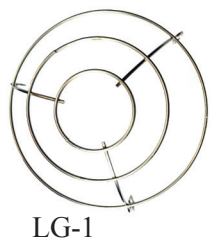

Loading Dock Lights - Fully Assembled Standard Duty Loading Dock Arms

(Light Head and Arm Bolted Together and Shipped in One Carton)

Standard Models (120 V)

UPC#	MODEL	ARM LENGTH	# OF ARMS	MAX WATTS	WT. (LBS.)	LIST
INCANDESCENT						
446648	DKL-24-A	24"	1	300	10	172
385404	DKL-25-FLX	25"	1		19	179
446655	DKL-40VA-A	40"	2		14	189
446662	DKL-60VA-A	60"	2		17	227
QUARTZ HALOGEN						
446709	DKL-24-QH-A	24"	1	500	11	202
446716	DKL-40VA-QH-A	40"	2		15	227
459587	DKL-40VA-SQH-B	40"	2		7	353
446723	DKL-60VA-QH-A	60"	2		18	264
LED						
470827	DKL-24-LED	24"	1	12	11	447
470834	DKL-40VA-LED	40"	2		15	464
470841	DKL-60VA-LED	60"	2		18	502
METAL HALIDE						
446730	DKL-24-MH-A	24"	1	100	13	583
446747	DKL-40VA-MH-A	40"	2		17	613
446754	DKL-60VA-MH-A	60"	2		21	650
FLUORESCENT						
470797	DKL-24-FL-A	24"	1	55	11	221
485036	DKL-40VA-FL-A	40"	2		15	246
470810	DKL-60VA-FL-A	60"	2		18	282

Ceiling Mounted Incandescent Flex Arm

Features

- Flexible elastomer arm moves when hit and then returns light to original position
- Ceramic socket will accept incandescent bulbs, R-40 or PAR bulbs up to 300W
- On-off toggle switch on light head

Standard Models

UPC#	MODEL	ARM LENGTH	WATTS	VOLTS	MAX LUMENS	AVE. BULB LIFE (HRS)	WT. (LBS.)	LIST
686334	DKL-25-FLX	25"	300	120	3,700	2000	7	179

*Bulb not included.

Light Head Accessories

Standard Models

UPC#	MODEL	DESCRIPTION	WATTS	USED WITH	WT. (LBS.)	LIST
686334	LG-1	Lamp Guard	-	INC, LED, or FL Fixtures	2	35
485050	SSE-55	Fluorescent Bulb	55	ALL FL Light heads	1	50
470858	LED-12	LED Bulb	12	ALL LED Light heads	1	281
310598	QHL-500	Quartz Halogen Lamp	500	ALL QH Light heads	1	15
310680	MH-100	Metal Halide Bulb	100	ALL MH Light heads	1	92