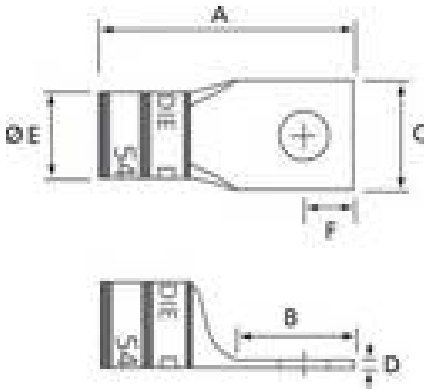

**Long Barrel Copper Lug**  
**T&B Catalog Number:**

54905BE

**UPC Number:**

78621089009

**Status:**

Active

**Description:**

Copper One-Hole Lug - Straight Long Barrel - max 35KV, #6 AWG Wire, 1/4" Bolt Size, Tin Plated Blind End, Blue 24

**General**

Material	Copper
Finish	Tin Plated
Wire Size	#6 AWG
Number of Studs	1
Stud Size	1/4
Tongue Angle	Straight
Barrel Length	Long
Barrel Shape	Standard
Tongue Width	Standard
Peep Hole	N
Marking	Standard
Hole Shape	Round
Die Color	Blue
Die Code	24

**Dimension Information**

A (inches)	1.656
B (inches)	.641
C (inches)	.422
D (inches)	.078
E (inches)	.297
F (inches)	.25

**Specifications**

Voltage Rating	600V to 35KV
----------------	--------------

**Tooling**