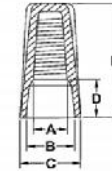

Easy-Twist™ Wire Connectors WC Series UL486C Listed

- *Flame retardant UL 94V-2 thermoplastic shell provides excellent electrical insulation
- *Temperature rating 105 C (221 F)
- *Fixed, precise square wire spring provides secure gripping of conductors
- *Deep skirt entry provides protection from flashover and shorts
- *Sure-grip ribs improve gripping ability and comfort
- *Compact design ensures proper installation - especially in tight spaces
- *Threaded funnel entry guides the wires into the connector easily
- *Pre-twisting of wires is not necessary
- *1,000 volts maximum in fixtures and signs

Drawn - SD

Approved - KM

Title - Easy-Twist™ Wire Connectors

Figure 1

Figure 2

Figure 3

Figure 4

Figure 5

Figure 6

Catalog Number	Figure	Wire Range	Color	E	A	B	C	D	Max Wire Combination	Min Wire Combination	Temp Rating	Max Voltage	Standard Package Qty
WC-G-C WC-G-SJ WC-G-B	1	22-14 AWG	Grey	0.598	0.150	0.256	0.339	0.217	(1)#16 w(1)#18 w(1)#20 AWG	(2)#22 AWG	105 C	300 V	100 300 1,000
WC-B-C WC-B-SJ WC-B-B	2	22-14 AWG	Blue	0.697	0.161	0.280	0.390	0.217	(3)#16 AWG	(2)#22 AWG	105 C	300 V	100 300 1,000
WC-O-C WC-O-CJ WC-O-SJ WC-O-B WC-O-D	3	22-14 AWG	Orange	0.866	0.197	0.382	0.500	0.268	(4)#16 w(1)#20 AWG	(1)#18 w(1)#20 AWG	105 C	600 V	100 100 300 500 50,000
WC-Y-C WC-Y-CJ WC-Y-SJ WC-Y-B WC-Y-D	4	22-10 AWG	Yellow	0.969	0.236	0.433	0.551	0.268	(2)#12 w(2)#14 AWG	(3)#20 SOL	105 C	600 V	100 100 200 500 35,000
WC-R-C WC-R-SJ WC-R-B WC-R-D	5	22-10 AWG	Red	1.043	0.339	0.516	0.642	0.406	(2)#10 SOL w(2)#12 STR	(3)#18 AWG	105 C	600 V	100 100 500 25,000
WC-HB3-B	6	22-18 AWG	Black	0.866	0.197	0.382	0.500	0.307	(1)#14 w(1)#16 w(1)#18 AWG	(1)#16 w(1)#22 AWG	150 C	600 V	500
WC-HB1-B	6	22-18	Black	0.598	0.150	0.256	0.339	0.228	(2)#18 STR	(1)#18 w(1)#22 STR	150 C	600 V	1000